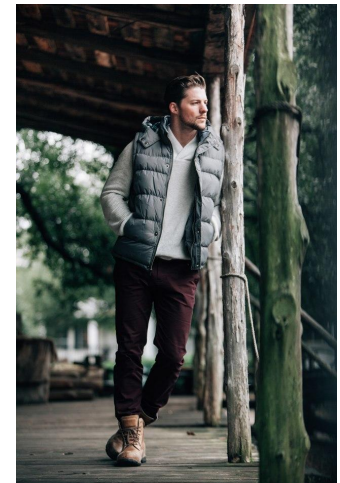

NEAL
HAMIL
AGENCY

Jerry Raines

Height: 183 cm / 6'0" | Waist: 81 cm / 32" | Collar: 40 cm / 15.5" | Suit Length: R | Shoe: 44.5 EU / 10.5 US | Hair: Brown | Eyes: Green

NEAL HAMIL AGENCY

Jerry Raines

Height: 183 cm / 6'0" | Waist: 81 cm / 32" | Collar: 40 cm / 15.5" | Suit Length: R | Shoe: 44.5 EU / 10.5 US | Hair: Brown | Eyes: Green

NEAL HAMIL AGENCY

Jerry Raines

Height: 183 cm / 6'0" | Waist: 81 cm / 32" | Collar: 40 cm / 15.5" | Suit Length: R | Shoe: 44.5 EU / 10.5 US | Hair: Brown | Eyes: Green