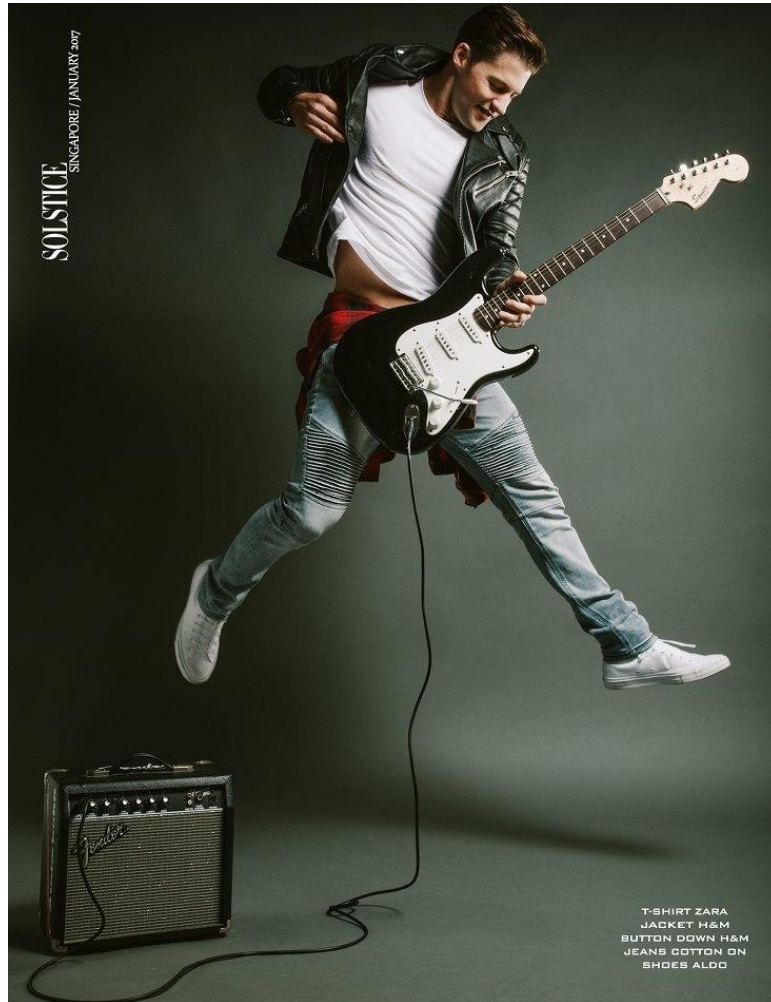

NEAL HAMIL AGENCY

Jerry Raines

Height: 183 cm / 6'0" | Waist: 81 cm / 32" | Collar: 40 cm / 15.5" | Suit Length: R | Shoe: 44.5 EU / 10.5 US | Hair: Brown | Eyes: Green