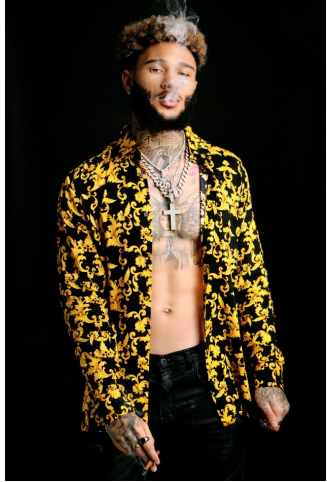

NEAL HAMIL AGENCY

Height: 180 cm / 5'11" | Waist: 88 cm / 34.5" | Hips: 103 cm / 40.5" | Inseam: 79 cm / 31" | Collar: 44 cm / 17.5" | Suit size: 56.0 cm / 46" | Suit Length: R | Shoe: 43.0 EU / 9.5 US |
Hair: Black | Eyes: Hazel