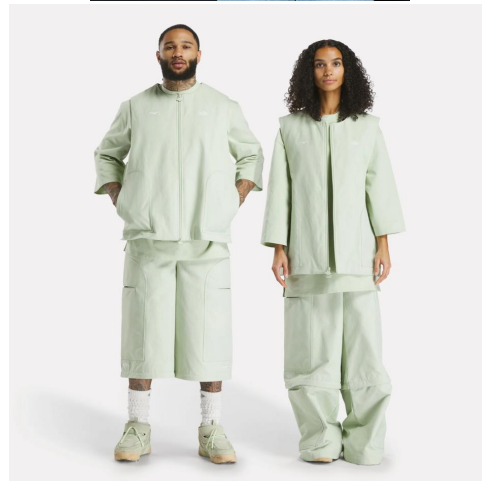

# NEAL HAMIL AGENCY

Jay Battin

Height: 180 cm / 5'11" | Waist: 88 cm / 34.5" | Hips: 103 cm / 40.5" | Inseam: 79 cm / 31" | Collar: 44 cm / 17.5" | Suit size: 56.0 cm / 46" | Suit Length: R | Shoe: 43.0 EU / 9.5 US |  
Hair: Black | Eyes: Hazel