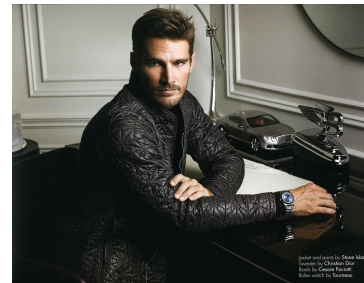

NEAL  
HAMIL  
AGENCY

Jason Kramer

Height: 183 cm / 6'0" | Waist: 81 cm / 32" | Collar: 40 cm / 15.5" | Suit Length: R | Shoe: 44.0 EU / 10.0 US | Hair: Blonde | Eyes: Green

# NEAL HAMIL AGENCY

Jason Kramer

Height: 183 cm / 6'0" | Waist: 81 cm / 32" | Collar: 40 cm / 15.5" | Suit Length: R | Shoe: 44.0 EU / 10.0 US | Hair: Blonde | Eyes: Green