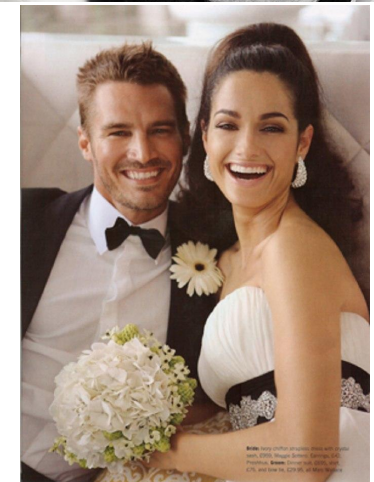

NEAL  
HAMIL  
AGENCY

Jason Kramer

Height: 183 cm / 6'0" | Waist: 81 cm / 32" | Collar: 40 cm / 15.5" | Suit Length: R | Shoe: 44.0 EU / 10.0 US | Hair: Blonde | Eyes: Green

# NEAL HAMIL AGENCY

Jason Kramer

Height: 183 cm / 6'0" | Waist: 81 cm / 32" | Collar: 40 cm / 15.5" | Suit Length: R | Shoe: 44.0 EU / 10.0 US | Hair: Blonde | Eyes: Green

Height: 183 cm / 6'0" | Waist: 81 cm / 32" | Collar: 40 cm / 15.5" | Suit Length: R | Shoe: 44.0 EU / 10.0 US | Hair: Blonde | Eyes: Green