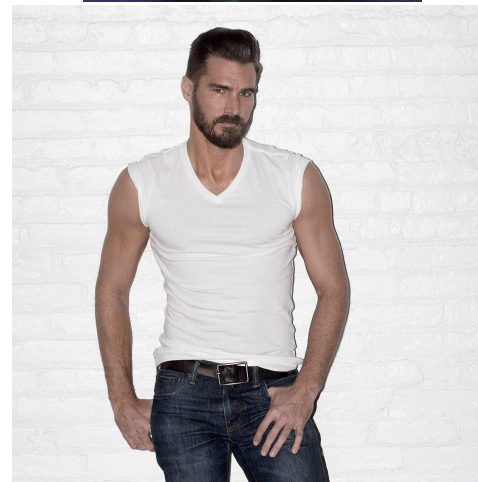

NEAL  
HAMIL  
AGENCY

Jason Kramer

Height: 183 cm / 6'0" | Waist: 81 cm / 32" | Collar: 40 cm / 15.5" | Suit Length: R | Shoe: 44.0 EU / 10.0 US | Hair: Blonde | Eyes: Green

# NEAL HAMIL AGENCY

Jason Kramer

Height: 183 cm / 6'0" | Waist: 81 cm / 32" | Collar: 40 cm / 15.5" | Suit Length: R | Shoe: 44.0 EU / 10.0 US | Hair: Blonde | Eyes: Green