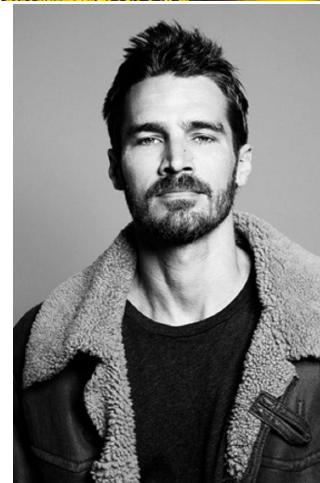

NEAL HAMIL AGENCY

Jason Kramer

Height: 183 cm / 6'0" | Waist: 81 cm / 32" | Collar: 40 cm / 15.5" | Suit Length: R | Shoe: 44.0 EU / 10.0 US | Hair: Blonde | Eyes: Green