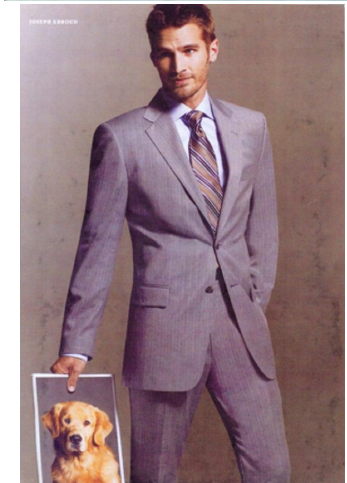

NEAL HAMIL AGENCY

Height: 183 cm / 6'0" | Waist: 81 cm / 32" | Collar: 40 cm / 15.5" | Suit Length: R | Shoe: 44.0 EU / 10.0 US | Hair: Blonde | Eyes: Green