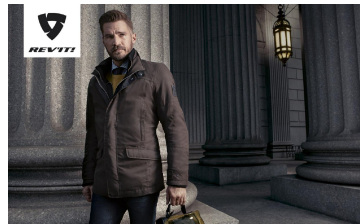

Jason Kramer

NEAL HAMIL AGENCY

Height: 183 cm / 6'0" | Waist: 81 cm / 32" | Collar: 40 cm / 15.5" | Suit Length: R | Shoe: 44.0 EU / 10.0 US | Hair: Blonde | Eyes: Green