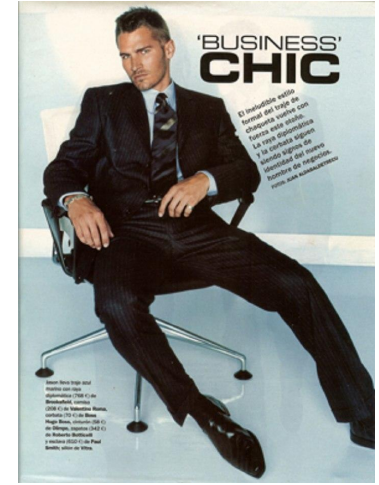

NEAL HAMIL AGENCY

Height: 183 cm / 6'0" | Waist: 81 cm / 32" | Collar: 40 cm / 15.5" | Suit Length: R | Shoe: 44.0 EU / 10.0 US | Hair: Blonde | Eyes: Green