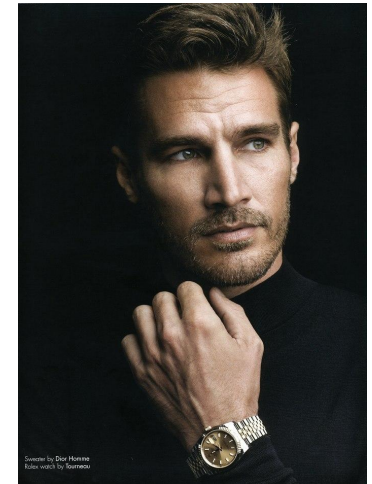

NEAL  
HAMIL  
AGENCY

Jason Kramer

Height: 183 cm / 6'0" | Waist: 81 cm / 32" | Collar: 40 cm / 15.5" | Suit Length: R | Shoe: 44.0 EU / 10.0 US | Hair: Blonde | Eyes: Green

# NEAL HAMIL AGENCY

Jason Kramer

Height: 183 cm / 6'0" | Waist: 81 cm / 32" | Collar: 40 cm / 15.5" | Suit Length: R | Shoe: 44.0 EU / 10.0 US | Hair: Blonde | Eyes: Green