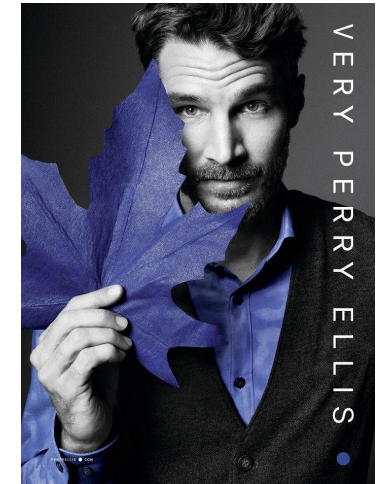

NEAL HAMIL AGENCY

Height: 183 cm / 6'0" | Waist: 81 cm / 32" | Collar: 40 cm / 15.5" | Suit Length: R | Shoe: 44.0 EU / 10.0 US | Hair: Blonde | Eyes: Green