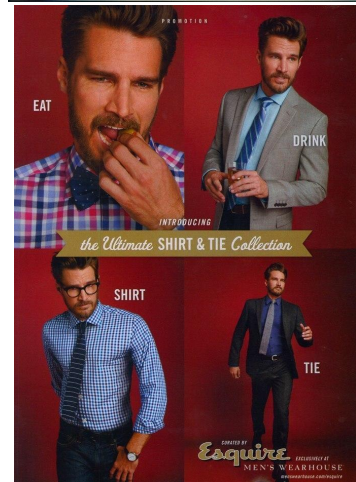

NEAL HAMIL AGENCY

Height: 183 cm / 6'0" | Waist: 81 cm / 32" | Collar: 40 cm / 15.5" | Suit Length: R | Shoe: 44.0 EU / 10.0 US | Hair: Blonde | Eyes: Green