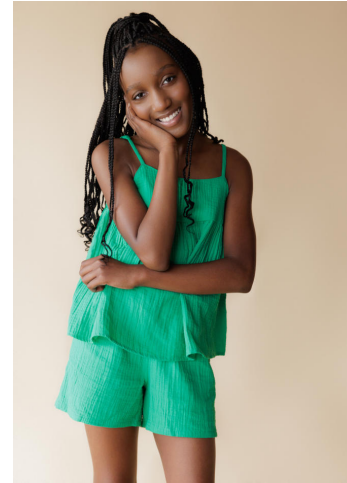

NEAL  
HAMIL  
AGENCY

Jasmine Fobbs.

Height: 174 cm / 5'8.5" | Bust: 80 cm / 31.5" | Waist: 66 cm / 26" | Hips: 90 cm / 35.5" | Shoe: 41.0 EU / 10.0 US | Hair: Black | Eyes: Brown

# NEAL HAMIL AGENCY

Jasmine Fobbs.

Height: 174 cm / 5'8.5" | Bust: 80 cm / 31.5" | Waist: 66 cm / 26" | Hips: 90 cm / 35.5" | Shoe: 41.0 EU / 10.0 US | Hair: Black | Eyes: Brown