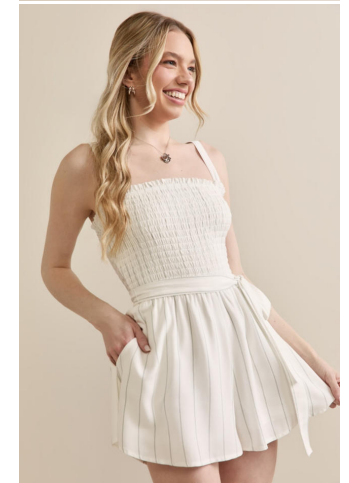

NEAL
HAMIL
AGENCY

Heather Templain

Height: 173 cm / 5'8" | Bust: 79 cm / 31" | Waist: 59 cm / 23" | Hips: 89 cm / 35" | Dress: 32 / 2 | Shoe: 40.0 EU / 9.0 US | Hair: Blonde | Eyes: Blue

NEAL HAMIL AGENCY

Heather Templain

Height: 173 cm / 5'8" | Bust: 79 cm / 31" | Waist: 59 cm / 23" | Hips: 89 cm / 35" | Dress: 32 / 2 | Shoe: 40.0 EU / 9.0 US | Hair: Blonde | Eyes: Blue

NEAL HAMIL AGENCY

Heather Templain

Height: 173 cm / 5'8" | Bust: 79 cm / 31" | Waist: 59 cm / 23" | Hips: 89 cm / 35" | Dress: 32 / 2 | Shoe: 40.0 EU / 9.0 US | Hair: Blonde | Eyes: Blue

NEAL HAMIL AGENCY

Heather Templain

Height: 173 cm / 5'8" | Bust: 79 cm / 31" | Waist: 59 cm / 23" | Hips: 89 cm / 35" | Dress: 32 / 2 | Shoe: 40.0 EU / 9.0 US | Hair: Blonde | Eyes: Blue

NEAL HAMIL AGENCY

Heather Templain

Height: 173 cm / 5'8" | Bust: 79 cm / 31" | Waist: 59 cm / 23" | Hips: 89 cm / 35" | Dress: 32 / 2 | Shoe: 40.0 EU / 9.0 US | Hair: Blonde | Eyes: Blue