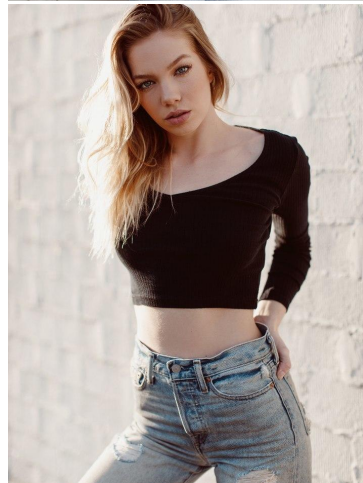

NEAL
HAMIL
AGENCY

Heather Templain

Height: 173 cm / 5'8" | Bust: 79 cm / 31" | Waist: 59 cm / 23" | Hips: 89 cm / 35" | Dress: 32 / 2 | Shoe: 40.0 EU / 9.0 US | Hair: Blonde | Eyes: Blue

NEAL HAMIL AGENCY

Heather Templain

Height: 173 cm / 5'8" | Bust: 79 cm / 31" | Waist: 59 cm / 23" | Hips: 89 cm / 35" | Dress: 32 / 2 | Shoe: 40.0 EU / 9.0 US | Hair: Blonde | Eyes: Blue

NEAL HAMIL AGENCY

Heather Templain

Height: 173 cm / 5'8" | Bust: 79 cm / 31" | Waist: 59 cm / 23" | Hips: 89 cm / 35" | Dress: 32 / 2 | Shoe: 40.0 EU / 9.0 US | Hair: Blonde | Eyes: Blue

NEAL HAMIL AGENCY

Heather Templain

Height: 173 cm / 5'8" | Bust: 79 cm / 31" | Waist: 59 cm / 23" | Hips: 89 cm / 35" | Dress: 32 / 2 | Shoe: 40.0 EU / 9.0 US | Hair: Blonde | Eyes: Blue

NEAL HAMIL AGENCY

Heather Templain

Height: 173 cm / 5'8" | Bust: 79 cm / 31" | Waist: 59 cm / 23" | Hips: 89 cm / 35" | Dress: 32 / 2 | Shoe: 40.0 EU / 9.0 US | Hair: Blonde | Eyes: Blue