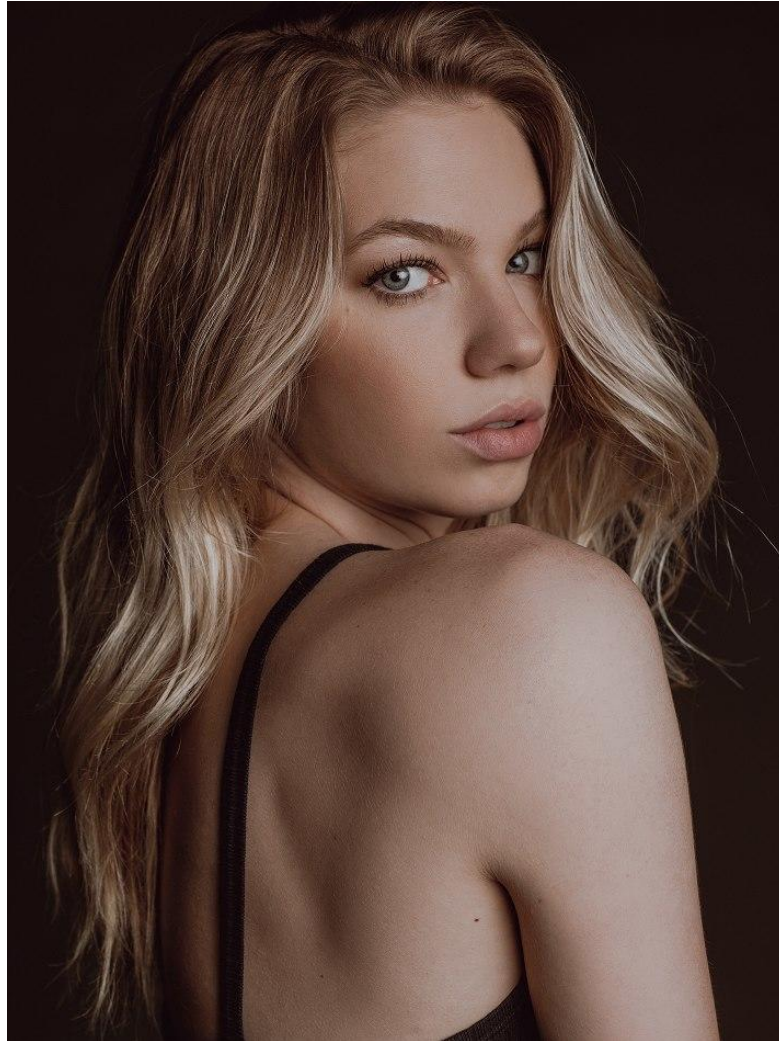

NEAL
HAMIL
AGENCY

Heather Templain

Height: 173 cm / 5'8" | Bust: 79 cm / 31" | Waist: 59 cm / 23" | Hips: 89 cm / 35" | Dress: 32 / 2 | Shoe: 40.0 EU / 9.0 US | Hair: Blonde | Eyes: Blue

NEAL HAMIL AGENCY

Heather Templain

Height: 173 cm / 5'8" | Bust: 79 cm / 31" | Waist: 59 cm / 23" | Hips: 89 cm / 35" | Dress: 32 / 2 | Shoe: 40.0 EU / 9.0 US | Hair: Blonde | Eyes: Blue

NEAL HAMIL AGENCY

Heather Templain

Height: 173 cm / 5'8" | Bust: 79 cm / 31" | Waist: 59 cm / 23" | Hips: 89 cm / 35" | Dress: 32 / 2 | Shoe: 40.0 EU / 9.0 US | Hair: Blonde | Eyes: Blue

NEAL HAMIL AGENCY

Heather Templain

Height: 173 cm / 5'8" | Bust: 79 cm / 31" | Waist: 59 cm / 23" | Hips: 89 cm / 35" | Dress: 32 / 2 | Shoe: 40.0 EU / 9.0 US | Hair: Blonde | Eyes: Blue

NEAL HAMIL AGENCY

Heather Templain

Height: 173 cm / 5'8" | Bust: 79 cm / 31" | Waist: 59 cm / 23" | Hips: 89 cm / 35" | Dress: 32 / 2 | Shoe: 40.0 EU / 9.0 US | Hair: Blonde | Eyes: Blue