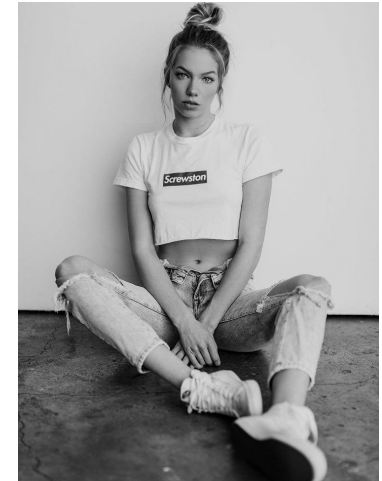

NEAL
HAMIL
AGENCY

Heather Templain

Height: 173 cm / 5'8" | Bust: 79 cm / 31" | Waist: 59 cm / 23" | Hips: 89 cm / 35" | Dress: 32 / 2 | Shoe: 40.0 EU / 9.0 US | Hair: Blonde | Eyes: Blue

NEAL HAMIL AGENCY

Heather Templain

Height: 173 cm / 5'8" | Bust: 79 cm / 31" | Waist: 59 cm / 23" | Hips: 89 cm / 35" | Dress: 32 / 2 | Shoe: 40.0 EU / 9.0 US | Hair: Blonde | Eyes: Blue

NEAL HAMIL AGENCY

Heather Templain

Height: 173 cm / 5'8" | Bust: 79 cm / 31" | Waist: 59 cm / 23" | Hips: 89 cm / 35" | Dress: 32 / 2 | Shoe: 40.0 EU / 9.0 US | Hair: Blonde | Eyes: Blue

NEAL HAMIL AGENCY

Heather Templain

Height: 173 cm / 5'8" | Bust: 79 cm / 31" | Waist: 59 cm / 23" | Hips: 89 cm / 35" | Dress: 32 / 2 | Shoe: 40.0 EU / 9.0 US | Hair: Blonde | Eyes: Blue