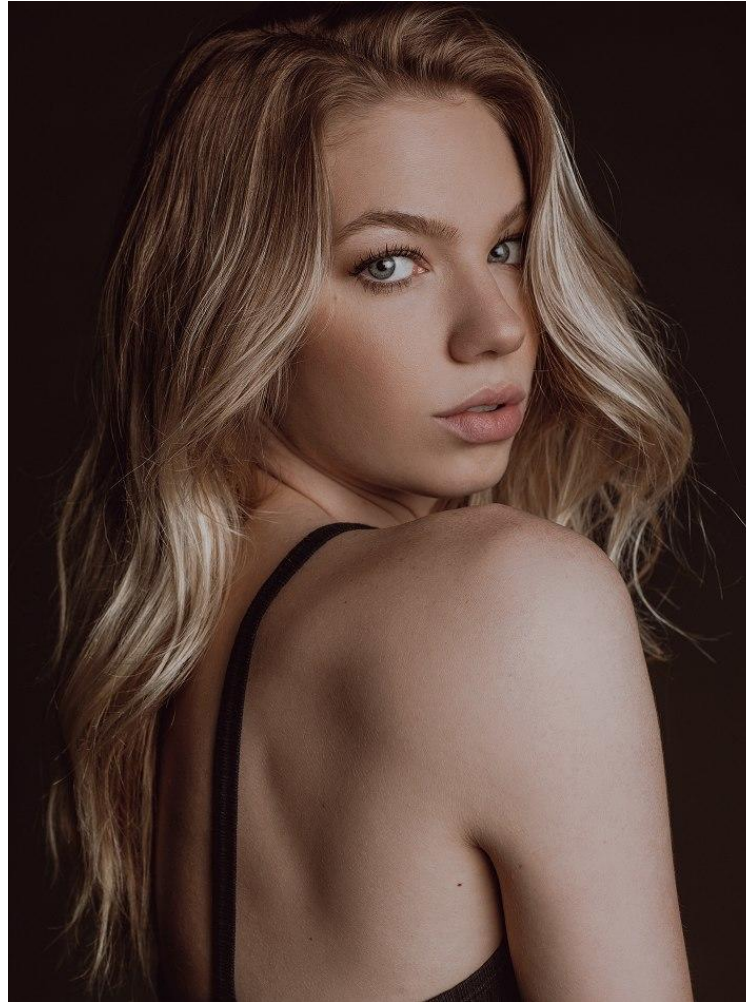

NEAL  
HAMIL  
AGENCY

Heather Templain

Height: 173 cm / 5'8" | Bust: 79 cm / 31" | Waist: 59 cm / 23" | Hips: 89 cm / 35" | Dress: 32 / 2 | Shoe: 40.0 EU / 9.0 US | Hair: Blonde | Eyes: Blue

# NEAL HAMIL AGENCY

Heather Templain

Height: 173 cm / 5'8" | Bust: 79 cm / 31" | Waist: 59 cm / 23" | Hips: 89 cm / 35" | Dress: 32 / 2 | Shoe: 40.0 EU / 9.0 US | Hair: Blonde | Eyes: Blue