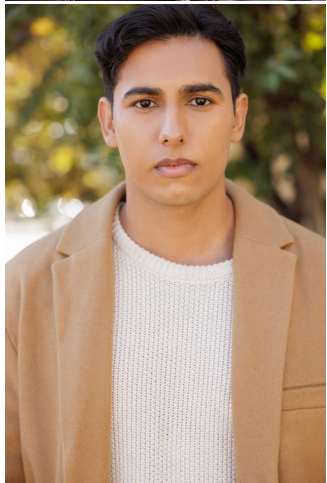

NEAL  
HAMIL  
AGENCY

Harroop Singh

Height: 191 cm / 6'3" | Waist: 81 cm / 32" | Hips: 103 cm / 40.5" | Inseam: 94 cm / 37" | Suit size: 50.0 cm / 40" | Suit Length: L | Shoe: 45.0 EU / 11.0 US | Hair: Black | Eyes:Black

# NEAL HAMIL AGENCY

Harroop Singh

Height: 191 cm / 6'3" | Waist: 81 cm / 32" | Hips: 103 cm / 40.5" | Inseam: 94 cm / 37" | Suit size: 50.0 cm / 40" | Suit Length: L | Shoe: 45.0 EU / 11.0 US | Hair: Black | Eyes:Black