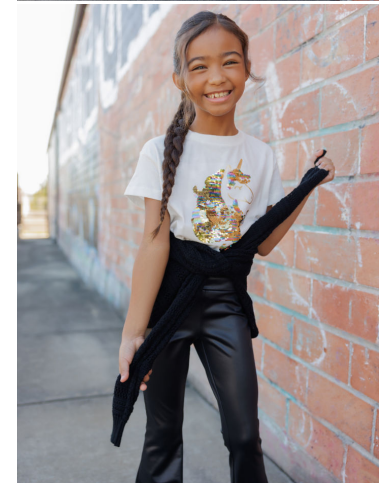

NEAL  
HAMIL  
AGENCY

Harlow Bean

Height: 135 cm / 4'5" | Cloth Size: 8 | Shoe: 32.0 EU / 2.0 US | Hair: Brown | Eyes: Brown

# NEAL HAMIL AGENCY

Harlow Bean

Height: 135 cm / 4'5" | Cloth Size: 8 | Shoe: 32.0 EU / 2.0 US | Hair: Brown | Eyes: Brown