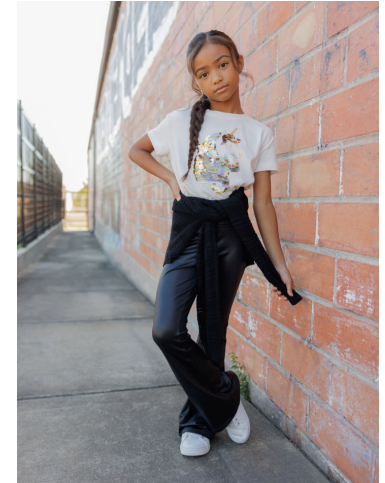

NEAL  
HAMIL  
AGENCY

Harlow Bean

Height: 135 cm / 4'5" | Cloth Size: 8 | Shoe: 32.0 EU / 2.0 US | Hair: Brown | Eyes: Brown

# NEAL HAMIL AGENCY

Harlow Bean

Height: 135 cm / 4'5" | Cloth Size: 8 | Shoe: 32.0 EU / 2.0 US | Hair: Brown | Eyes: Brown