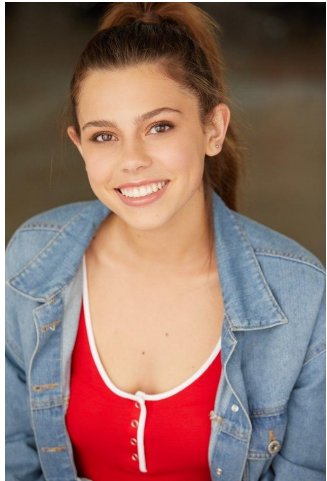

NEAL
HAMIL
AGENCY

Hannah Baker

Height: 178 cm / 5'10" | Bust: 84 cm / 33" | Waist: 70 cm / 27.5" | Hips: 94 cm / 37" | Dress: 32-34 / 2-4 | Shoe: 41.0 EU / 10.0 US | Hair: Brown | Eyes: Brown

NEAL HAMIL AGENCY

Hannah Baker

Height: 178 cm / 5'10" | Bust: 84 cm / 33" | Waist: 70 cm / 27.5" | Hips: 94 cm / 37" | Dress: 32-34 / 2-4 | Shoe: 41.0 EU / 10.0 US | Hair: Brown | Eyes: Brown