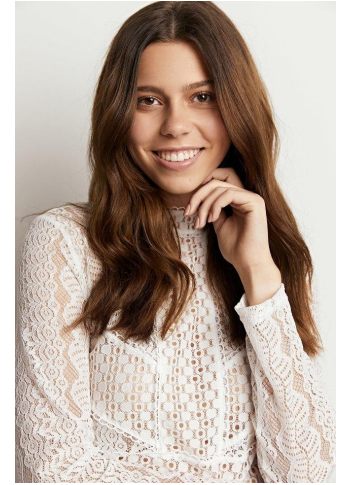

NEAL
HAMIL
AGENCY

Hannah Baker

Height: 178 cm / 5'10" | Bust: 84 cm / 33" | Waist: 70 cm / 27.5" | Hips: 94 cm / 37" | Dress: 32-34 / 2-4 | Shoe: 41.0 EU / 10.0 US | Hair: Brown | Eyes: Brown

NEAL HAMIL AGENCY

Hannah Baker

Height: 178 cm / 5'10" | Bust: 84 cm / 33" | Waist: 70 cm / 27.5" | Hips: 94 cm / 37" | Dress: 32-34 / 2-4 | Shoe: 41.0 EU / 10.0 US | Hair: Brown | Eyes: Brown