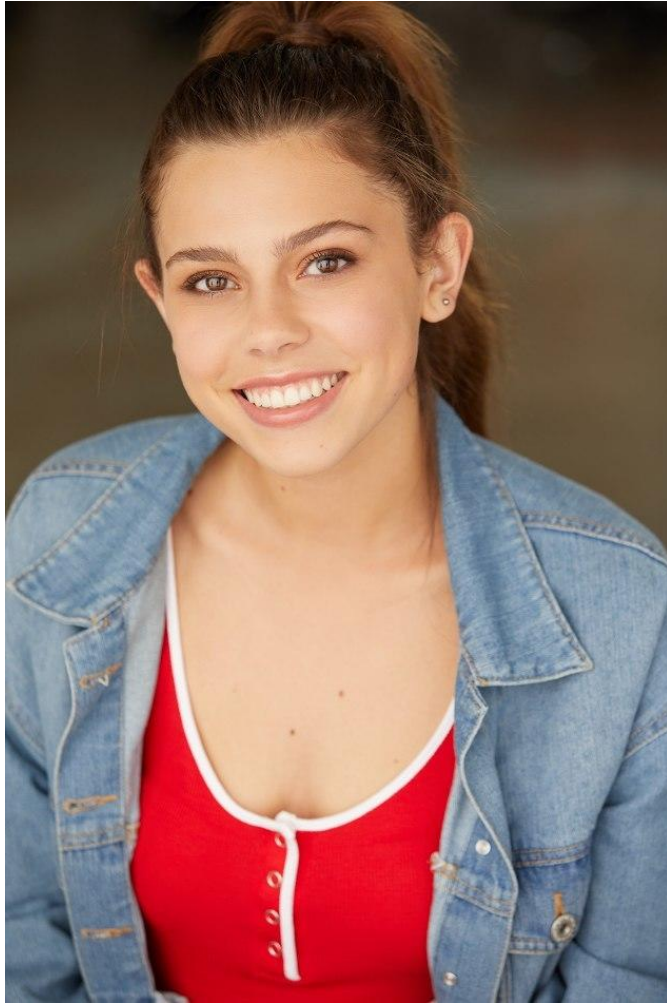

NEAL
HAMIL
AGENCY

Hannah Baker

Height: 178 cm / 5'10" | Bust: 84 cm / 33" | Waist: 70 cm / 27.5" | Hips: 94 cm / 37" | Dress: 32-34 / 2-4 | Shoe: 41.0 EU / 10.0 US | Hair: Brown | Eyes: Brown

NEAL
HAMIL
AGENCY

Hannah Baker

Height: 178 cm / 5'10" | Bust: 84 cm / 33" | Waist: 70 cm / 27.5" | Hips: 94 cm / 37" | Dress: 32-34 / 2-4 | Shoe: 41.0 EU / 10.0 US | Hair: Brown | Eyes: Brown

NEAL HAMIL AGENCY

Hannah Baker

Height: 178 cm / 5'10" | Bust: 84 cm / 33" | Waist: 70 cm / 27.5" | Hips: 94 cm / 37" | Dress: 32-34 / 2-4 | Shoe: 41.0 EU / 10.0 US | Hair: Brown | Eyes: Brown

NEAL
HAMIL
AGENCY

Hannah Baker

Height: 178 cm / 5'10" | Bust: 84 cm / 33" | Waist: 70 cm / 27.5" | Hips: 94 cm / 37" | Dress: 32-34 / 2-4 | Shoe: 41.0 EU / 10.0 US | Hair: Brown | Eyes: Brown