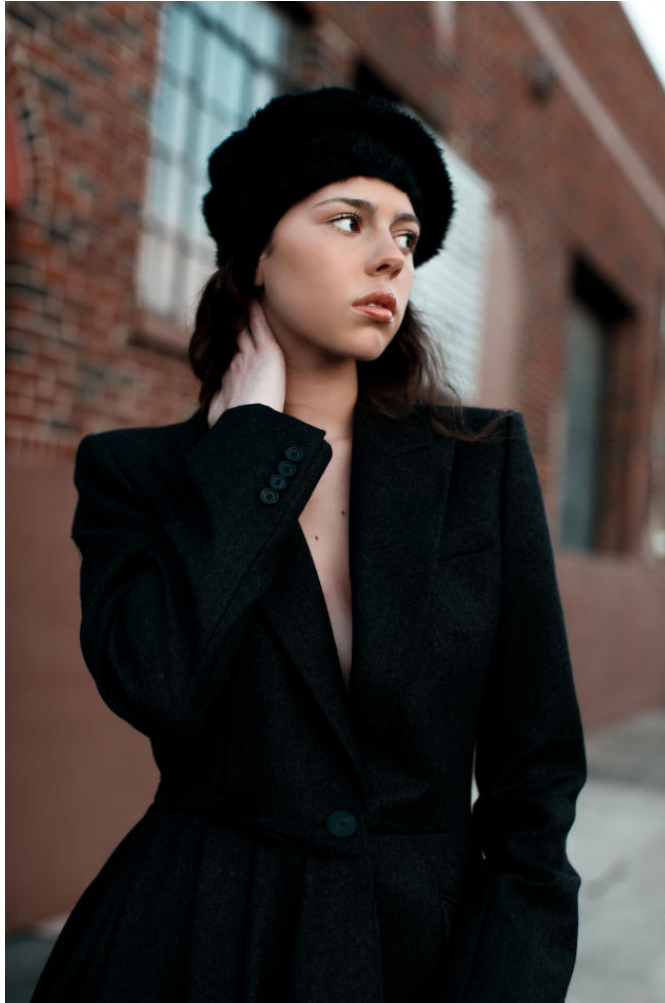

NEAL HAMIL AGENCY

Hannah Baker

Height: 178 cm / 5'10" | Bust: 84 cm / 33" | Waist: 70 cm / 27.5" | Hips: 94 cm / 37" | Dress: 32-34 / 2-4 | Shoe: 41.0 EU / 10.0 US | Hair: Brown | Eyes: Brown