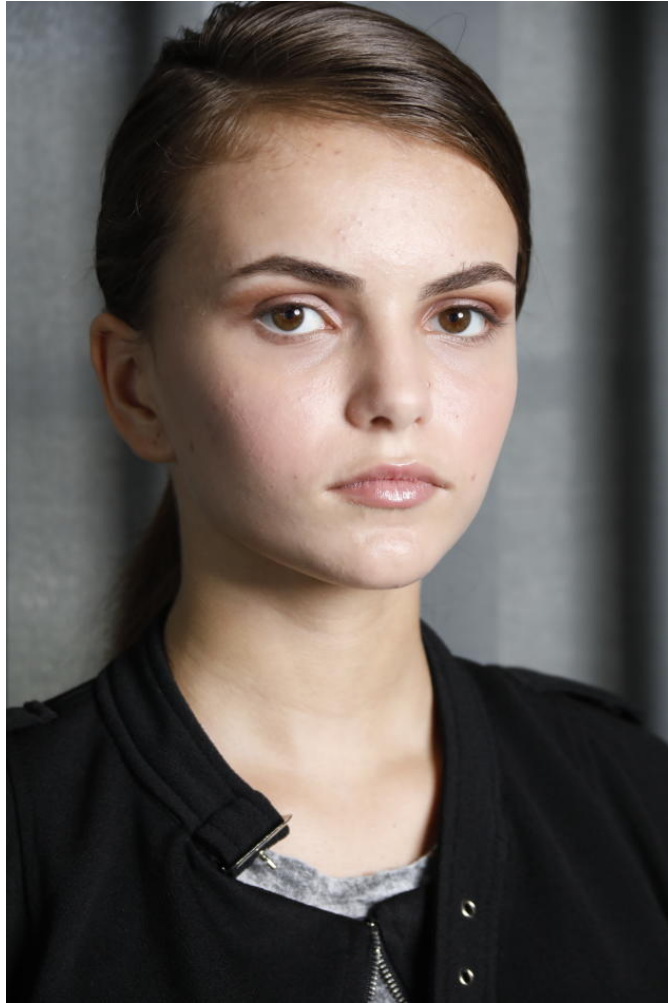

NEAL
HAMIL
AGENCY

Hallie Westerkamp

Height: 158 cm / 5'2" | Dress: 30-32 / 0-2 | Shoe: 38.0 EU / 7.0 US | Hair: Brown | Eyes: Brown