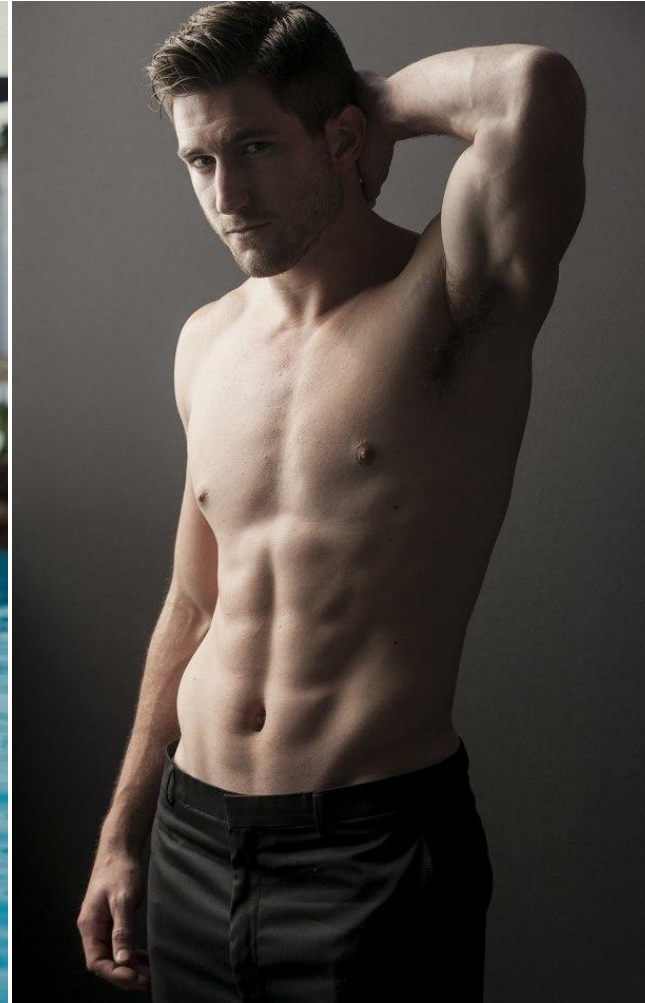

NEAL HAMIL AGENCY

Grant Merritt

Height: 185 cm / 6'1" | Waist: 81 cm / 32" | Suit Length: L | Shoe: 46.0 EU / 11.5 US | Hair: Brown | Eyes: Brown