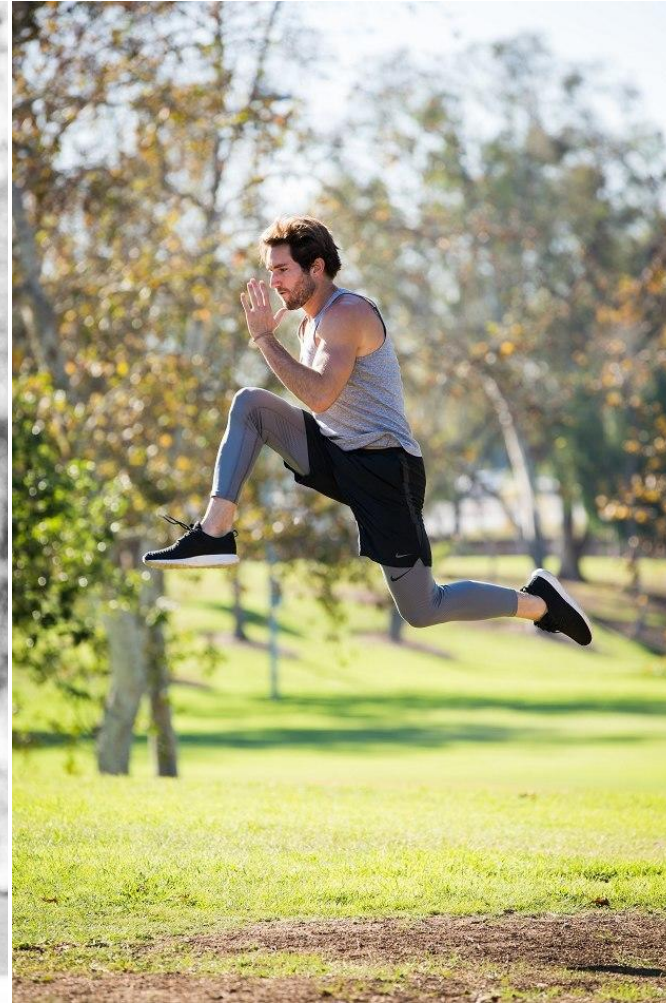

NEAL HAMIL AGENCY

Grant Merritt

Height: 185 cm / 6'1" | Waist: 81 cm / 32" | Suit Length: L | Shoe: 46.0 EU / 11.5 US | Hair: Brown | Eyes: Brown