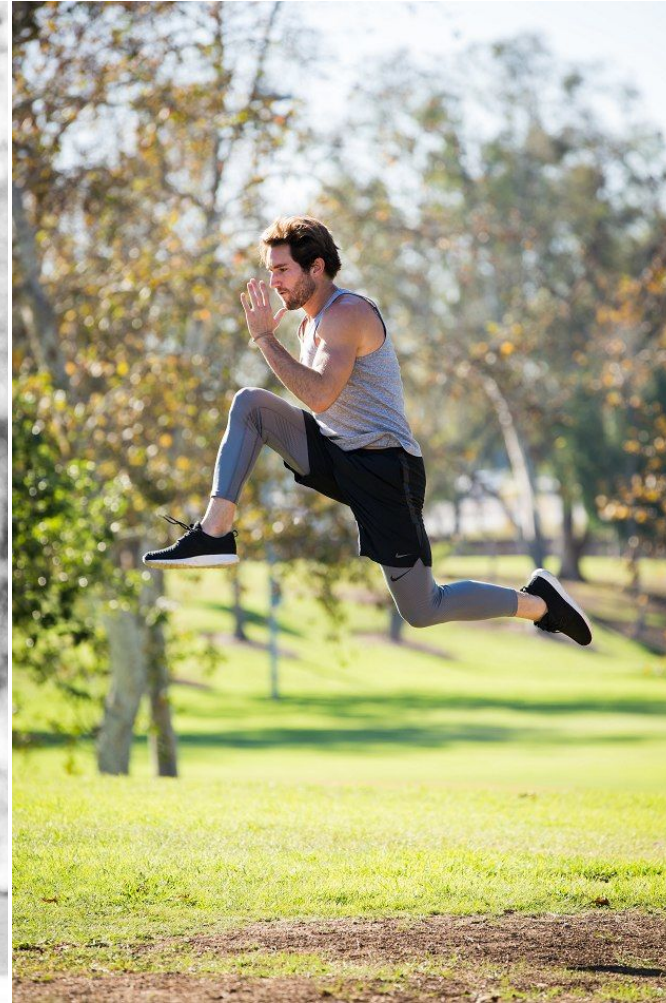

NEAL HAMIL AGENCY

Grant Merritt

Height: 185 cm / 6'1" | Waist: 81 cm / 32" | Suit Length: L | Shoe: 46.0 EU / 11.5 US | Hair: Brown | Eyes: Brown