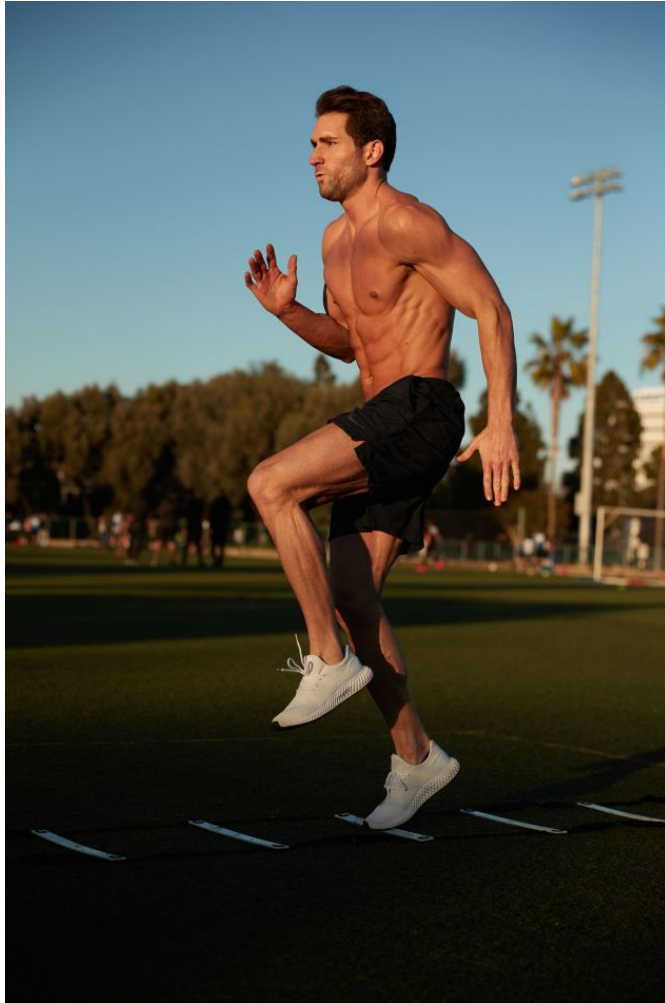

NEAL HAMIL AGENCY

Grant Merritt

Height: 185 cm / 6'1" | Waist: 81 cm / 32" | Suit Length: L | Shoe: 46.0 EU / 11.5 US | Hair: Brown | Eyes: Brown

NEAL HAMIL AGENCY

Grant Merritt

Height: 185 cm / 6'1" | Waist: 81 cm / 32" | Suit Length: L | Shoe: 46.0 EU / 11.5 US | Hair: Brown | Eyes: Brown