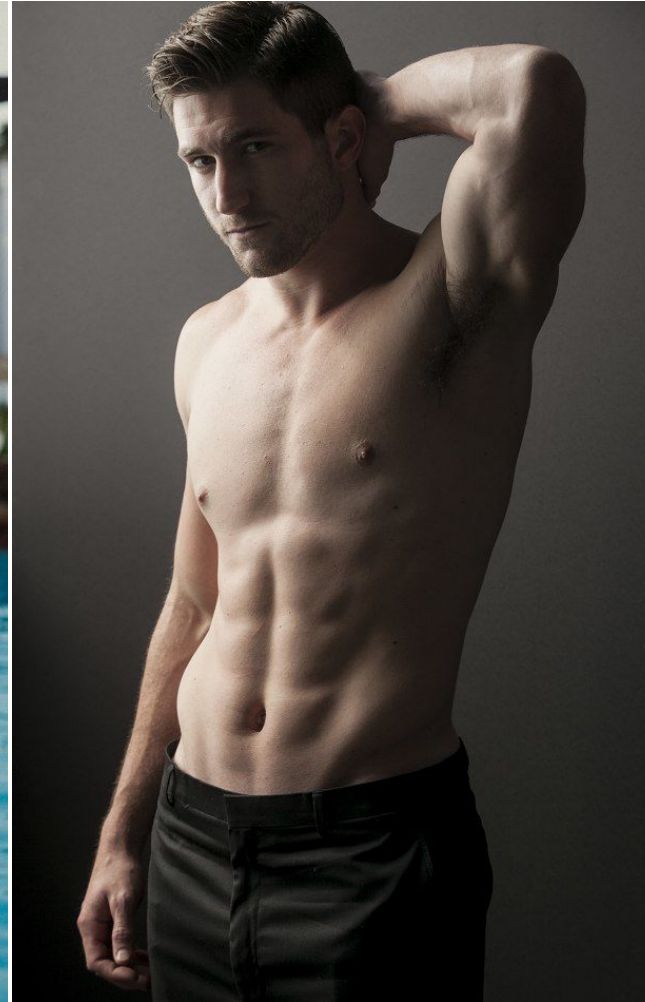

NEAL HAMIL AGENCY

Grant Merritt

Height: 185 cm / 6'1" | Waist: 81 cm / 32" | Suit Length: L | Shoe: 46.0 EU / 11.5 US | Hair: Brown | Eyes: Brown