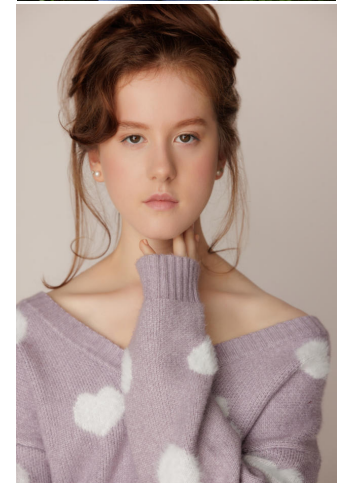

NEAL
HAMIL
AGENCY

Giulia Ewing

Height: 163 cm / 5'4" | Bust: 76 cm / 30" | Waist: 61 cm / 24" | Hips: 76 cm / 30" | Dress: 30 / 0 | Shoe: 38.0 EU / 7.0 US | Hair: Strawberry Blonde | Eyes: Hazel

NEAL HAMIL AGENCY

Giulia Ewing

Height: 163 cm / 5'4" | Bust: 76 cm / 30" | Waist: 61 cm / 24" | Hips: 76 cm / 30" | Dress: 30 / 0 | Shoe: 38.0 EU / 7.0 US | Hair: Strawberry Blonde | Eyes: Hazel

NEAL HAMIL AGENCY

Giulia Ewing

Height: 163 cm / 5'4" | Bust: 76 cm / 30" | Waist: 61 cm / 24" | Hips: 76 cm / 30" | Dress: 30 / 0 | Shoe: 38.0 EU / 7.0 US | Hair: Strawberry Blonde | Eyes: Hazel