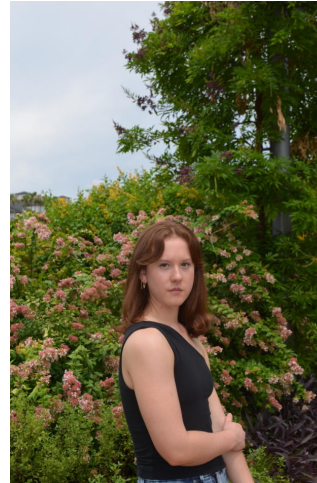

NEAL
HAMIL
AGENCY

Giulia Ewing

Height: 163 cm / 5'4" | Bust: 76 cm / 30" | Waist: 61 cm / 24" | Hips: 76 cm / 30" | Dress: 30 / 0 | Shoe: 38.0 EU / 7.0 US | Hair: Strawberry Blonde | Eyes: Hazel

NEAL HAMIL AGENCY

Giulia Ewing

Height: 163 cm / 5'4" | Bust: 76 cm / 30" | Waist: 61 cm / 24" | Hips: 76 cm / 30" | Dress: 30 / 0 | Shoe: 38.0 EU / 7.0 US | Hair: Strawberry Blonde | Eyes: Hazel

NEAL HAMIL AGENCY

Giulia Ewing

Height: 163 cm / 5'4" | Bust: 76 cm / 30" | Waist: 61 cm / 24" | Hips: 76 cm / 30" | Dress: 30 / 0 | Shoe: 38.0 EU / 7.0 US | Hair: Strawberry Blonde | Eyes: Hazel