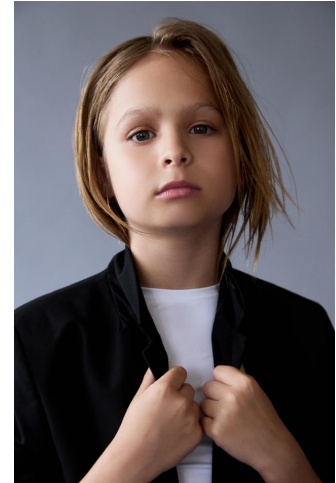

NEAL HAMIL AGENCY

Gavin Brummett

Height: 135 cm / 4'5" | Waist: 61 cm / 24" | Cloth Size: 9 - 10 | Shoe: 36.0 EU / 4.0 US | Hair: Blonde | Eyes: Hazel

NEAL HAMIL AGENCY

Gavin Brummett

Height: 135 cm / 4'5" | Waist: 61 cm / 24" | Cloth Size: 9 - 10 | Shoe: 36.0 EU / 4.0 US | Hair: Blonde | Eyes: Hazel