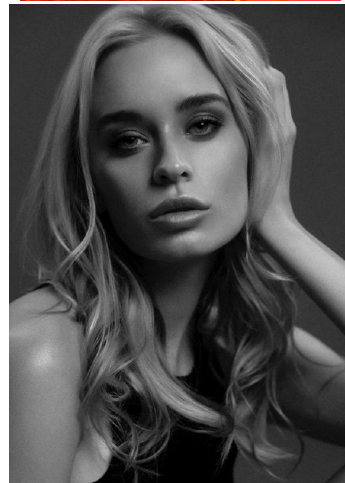

NEAL  
HAMIL  
AGENCY

Gabriella Pawelek

Height: 178 cm / 5'10" | Bust: 84 cm / 33" | Waist: 64 cm / 25" | Hips: 92 cm / 36" | Dress: 34 / 4 | Shoe: 40.0 EU / 9.0 US | Hair: Blonde | Eyes: Blue

# NEAL HAMIL AGENCY

Gabriella Pawelek

Height: 178 cm / 5'10" | Bust: 84 cm / 33" | Waist: 64 cm / 25" | Hips: 92 cm / 36" | Dress: 34 / 4 | Shoe: 40.0 EU / 9.0 US | Hair: Blonde | Eyes: Blue