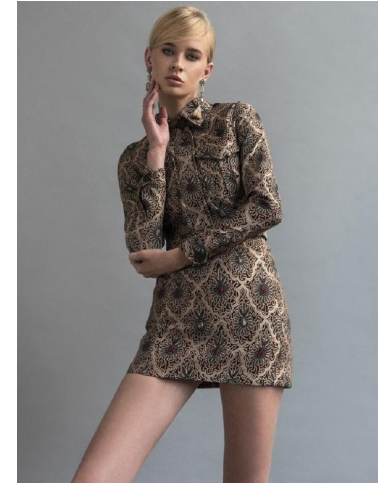

NEAL  
HAMIL  
AGENCY

Gabriella Pawelek

Height: 178 cm / 5'10" | Bust: 84 cm / 33" | Waist: 64 cm / 25" | Hips: 92 cm / 36" | Dress: 34 / 4 | Shoe: 40.0 EU / 9.0 US | Hair: Blonde | Eyes: Blue

# NEAL HAMIL AGENCY

Gabriella Pawelek

Height: 178 cm / 5'10" | Bust: 84 cm / 33" | Waist: 64 cm / 25" | Hips: 92 cm / 36" | Dress: 34 / 4 | Shoe: 40.0 EU / 9.0 US | Hair: Blonde | Eyes: Blue