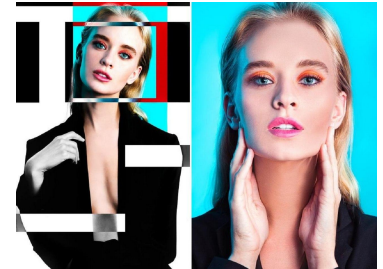

NEAL HAMIL AGENCY

Height: 178 cm / 5'10" | Bust: 84 cm / 33" | Waist: 64 cm / 25" | Hips: 92 cm / 36" | Dress: 34 / 4 | Shoe: 40.0 EU / 9.0 US | Hair: Blonde | Eyes: Blue