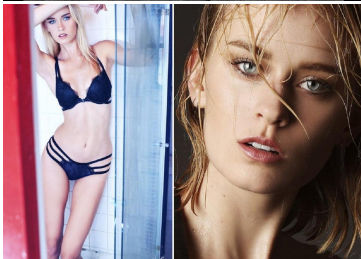

NEAL HAMIL AGENCY

Gabriella Pawelek

Height: 178 cm / 5'10" | Bust: 84 cm / 33" | Waist: 64 cm / 25" | Hips: 92 cm / 36" | Dress: 34 / 4 | Shoe: 40.0 EU / 9.0 US | Hair: Blonde | Eyes: Blue