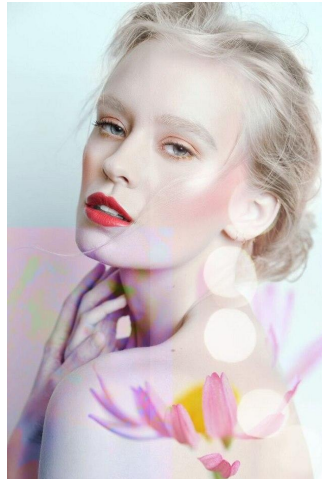

NEAL HAMIL AGENCY

Height: 178 cm / 5'10" | Bust: 84 cm / 33" | Waist: 64 cm / 25" | Hips: 92 cm / 36" | Dress: 34 / 4 | Shoe: 40.0 EU / 9.0 US | Hair: Blonde | Eyes: Blue