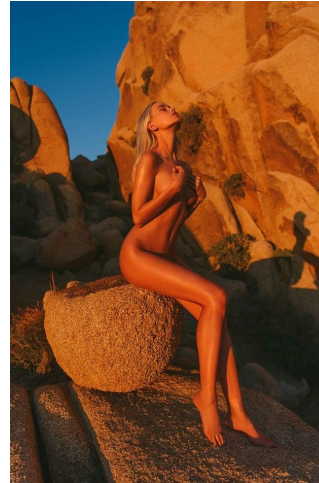

NEAL  
HAMIL  
AGENCY

Gabriella Pawelek

Height: 178 cm / 5'10" | Bust: 84 cm / 33" | Waist: 64 cm / 25" | Hips: 92 cm / 36" | Dress: 34 / 4 | Shoe: 40.0 EU / 9.0 US | Hair: Blonde | Eyes: Blue

# NEAL HAMIL AGENCY

Gabriella Pawelek

Height: 178 cm / 5'10" | Bust: 84 cm / 33" | Waist: 64 cm / 25" | Hips: 92 cm / 36" | Dress: 34 / 4 | Shoe: 40.0 EU / 9.0 US | Hair: Blonde | Eyes: Blue