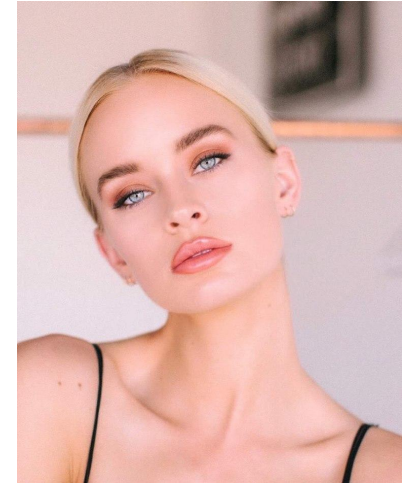

NEAL  
HAMIL  
AGENCY

Gabriella Pawelek

Height: 178 cm / 5'10" | Bust: 84 cm / 33" | Waist: 64 cm / 25" | Hips: 92 cm / 36" | Dress: 34 / 4 | Shoe: 40.0 EU / 9.0 US | Hair: Blonde | Eyes: Blue

# NEAL HAMIL AGENCY

Gabriella Pawelek

Height: 178 cm / 5'10" | Bust: 84 cm / 33" | Waist: 64 cm / 25" | Hips: 92 cm / 36" | Dress: 34 / 4 | Shoe: 40.0 EU / 9.0 US | Hair: Blonde | Eyes: Blue