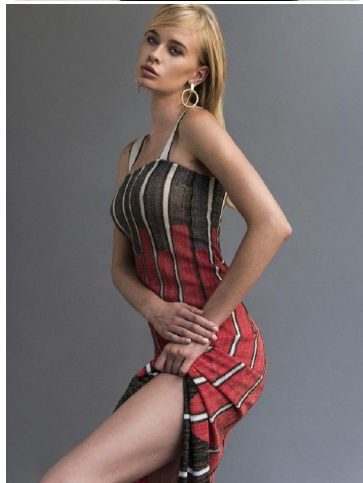

NEAL  
HAMIL  
AGENCY

Gabriella Pawelek

Height: 178 cm / 5'10" | Bust: 84 cm / 33" | Waist: 64 cm / 25" | Hips: 92 cm / 36" | Dress: 34 / 4 | Shoe: 40.0 EU / 9.0 US | Hair: Blonde | Eyes: Blue

# NEAL HAMIL AGENCY

Gabriella Pawelek

Height: 178 cm / 5'10" | Bust: 84 cm / 33" | Waist: 64 cm / 25" | Hips: 92 cm / 36" | Dress: 34 / 4 | Shoe: 40.0 EU / 9.0 US | Hair: Blonde | Eyes: Blue