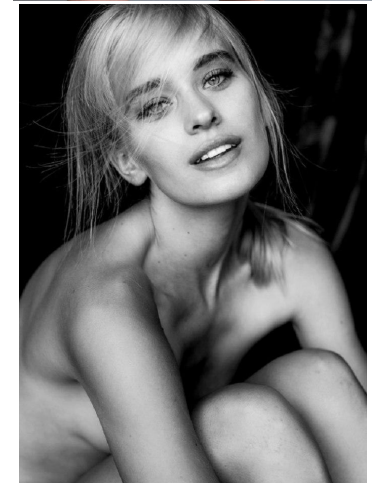

NEAL  
HAMIL  
AGENCY

Gabriella Pawelek

Height: 178 cm / 5'10" | Bust: 84 cm / 33" | Waist: 64 cm / 25" | Hips: 92 cm / 36" | Dress: 34 / 4 | Shoe: 40.0 EU / 9.0 US | Hair: Blonde | Eyes: Blue

# NEAL HAMIL AGENCY

Gabriella Pawelek

Height: 178 cm / 5'10" | Bust: 84 cm / 33" | Waist: 64 cm / 25" | Hips: 92 cm / 36" | Dress: 34 / 4 | Shoe: 40.0 EU / 9.0 US | Hair: Blonde | Eyes: Blue