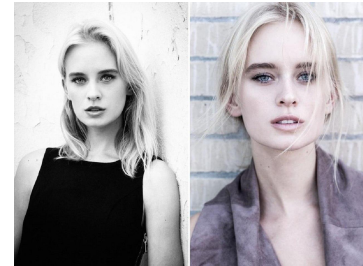

Gabriella Pawelek

NEAL HAMIL AGENCY

Height: 178 cm / 5'10" | Bust: 84 cm / 33" | Waist: 64 cm / 25" | Hips: 92 cm / 36" | Dress: 34 / 4 | Shoe: 40.0 EU / 9.0 US | Hair: Blonde | Eyes: Blue