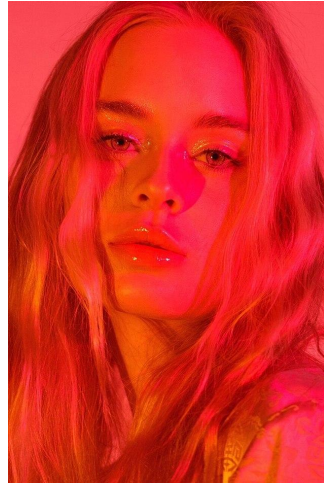

NEAL  
HAMIL  
AGENCY

Gabriella Pawelek

Height: 178 cm / 5'10" | Bust: 84 cm / 33" | Waist: 64 cm / 25" | Hips: 92 cm / 36" | Dress: 34 / 4 | Shoe: 40.0 EU / 9.0 US | Hair: Blonde | Eyes: Blue

# NEAL HAMIL AGENCY

Gabriella Pawelek

Height: 178 cm / 5'10" | Bust: 84 cm / 33" | Waist: 64 cm / 25" | Hips: 92 cm / 36" | Dress: 34 / 4 | Shoe: 40.0 EU / 9.0 US | Hair: Blonde | Eyes: Blue