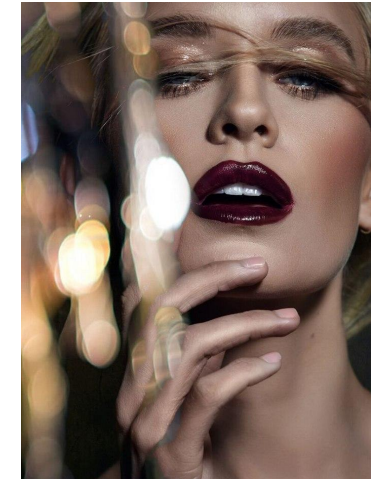

NEAL HAMIL AGENCY

Height: 178 cm / 5'10" | Bust: 84 cm / 33" | Waist: 64 cm / 25" | Hips: 92 cm / 36" | Dress: 34 / 4 | Shoe: 40.0 EU / 9.0 US | Hair: Blonde | Eyes: Blue