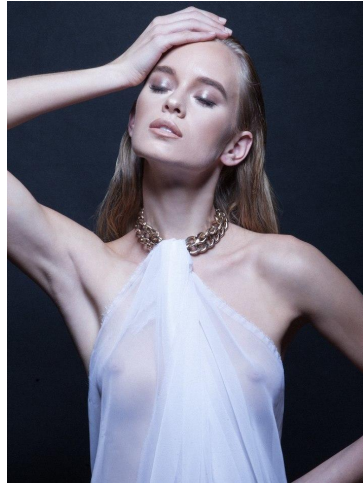

Gabriella Pawelek

NEAL HAMIL AGENCY

Height: 178 cm / 5'10" | Bust: 84 cm / 33" | Waist: 64 cm / 25" | Hips: 92 cm / 36" | Dress: 34 / 4 | Shoe: 40.0 EU / 9.0 US | Hair: Blonde | Eyes: Blue