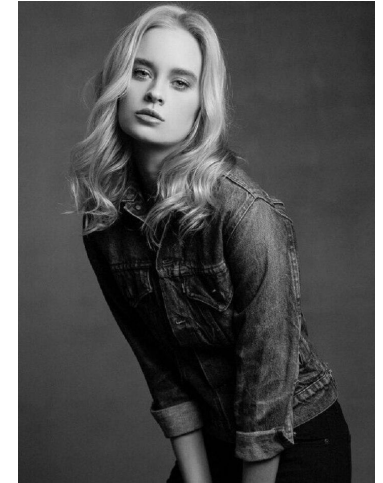

NEAL HAMIL AGENCY

Height: 178 cm / 5'10" | Bust: 84 cm / 33" | Waist: 64 cm / 25" | Hips: 92 cm / 36" | Dress: 34 / 4 | Shoe: 40.0 EU / 9.0 US | Hair: Blonde | Eyes: Blue