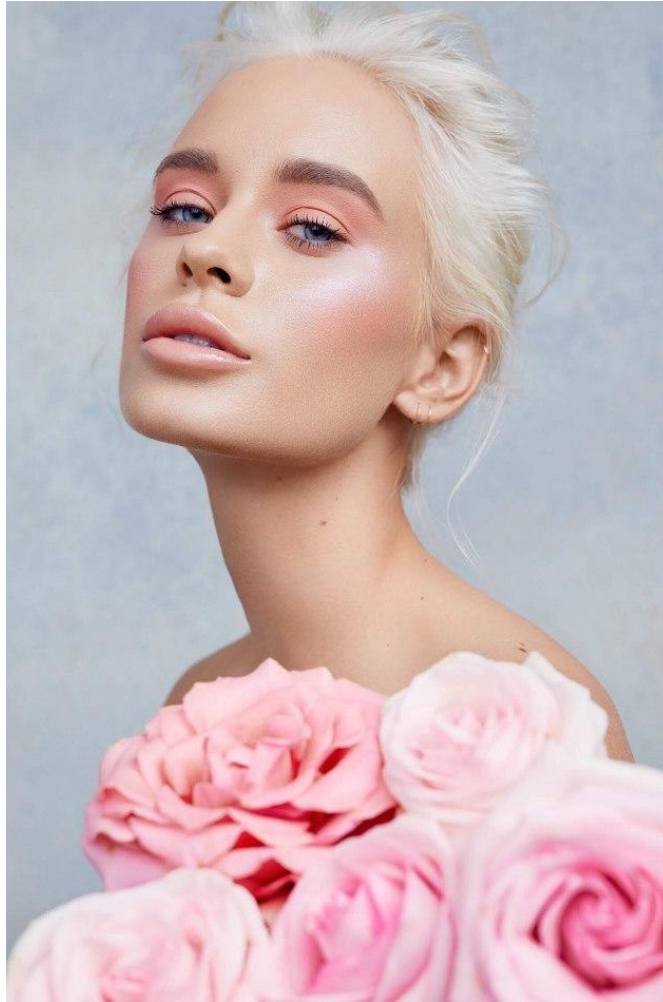

NEAL
HAMIL
AGENCY

Gabriella Pawelek

Height: 178 cm / 5'10" | Bust: 84 cm / 33" | Waist: 64 cm / 25" | Hips: 92 cm / 36" | Dress: 34 / 4 | Shoe: 40.0 EU / 9.0 US | Hair: Blonde | Eyes: Blue

NEAL HAMIL AGENCY

Gabriella Pawelek

Height: 178 cm / 5'10" | Bust: 84 cm / 33" | Waist: 64 cm / 25" | Hips: 92 cm / 36" | Dress: 34 / 4 | Shoe: 40.0 EU / 9.0 US | Hair: Blonde | Eyes: Blue

NEAL HAMIL AGENCY

Gabriella Pawelek