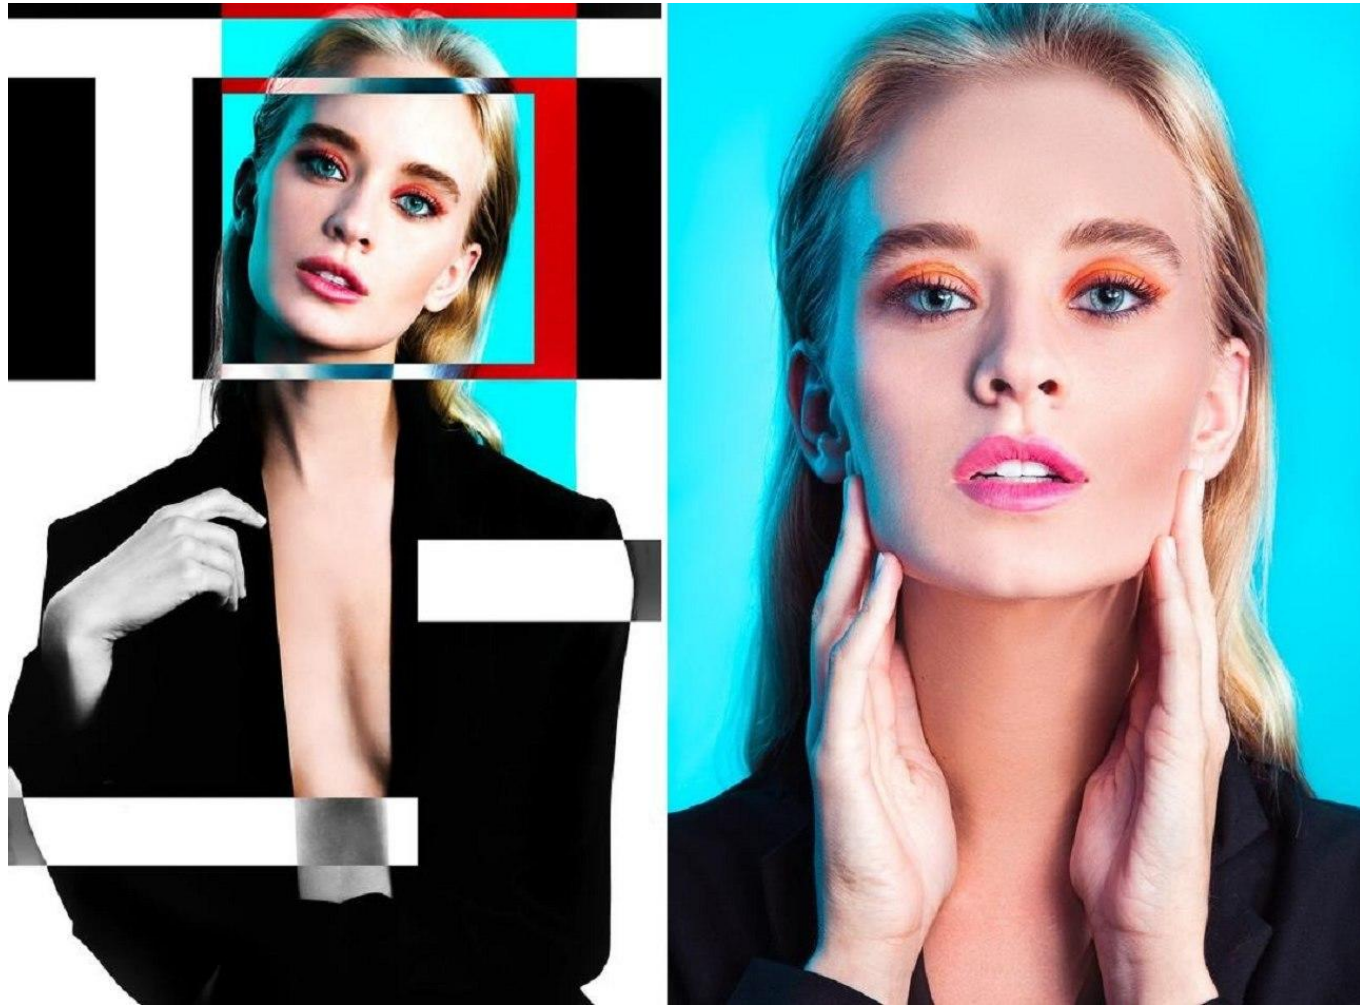

NEAL HAMIL AGENCY

Gabriella Pawelek

Height: 178 cm / 5'10" | Bust: 84 cm / 33" | Waist: 64 cm / 25" | Hips: 92 cm / 36" | Dress: 34 / 4 | Shoe: 40.0 EU / 9.0 US | Hair: Blonde | Eyes: Blue