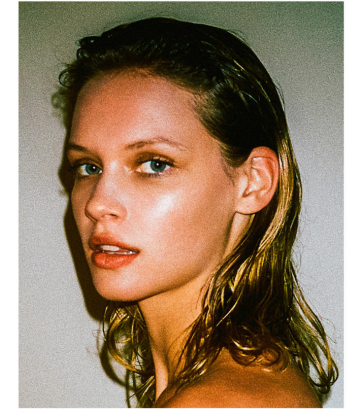

NEAL HAMIL AGENCY

Faith Lynch

Height: 174 cm / 5'8.5" | Bust: 76 cm / 30" | Waist: 57 cm / 22.5" | Hips: 86 cm / 34" | Dress: 30 / 0 | Shoe: 39.5 EU / 8.5 US | Hair: Dark Blonde | Eyes: Blue/Green

NEAL HAMIL AGENCY

Faith Lynch

Height: 174 cm / 5'8.5" | Bust: 76 cm / 30" | Waist: 57 cm / 22.5" | Hips: 86 cm / 34" | Dress: 30 / 0 | Shoe: 39.5 EU / 8.5 US | Hair: Dark Blonde | Eyes: Blue/Green

NEAL HAMIL AGENCY

Faith Lynch

Height: 174 cm / 5'8.5" | Bust: 76 cm / 30" | Waist: 57 cm / 22.5" | Hips: 86 cm / 34" | Dress: 30 / 0 | Shoe: 39.5 EU / 8.5 US | Hair: Dark Blonde | Eyes: Blue/Green

NEAL HAMIL AGENCY

Faith Lynch

Height: 174 cm / 5'8.5" | Bust: 76 cm / 30" | Waist: 57 cm / 22.5" | Hips: 86 cm / 34" | Dress: 30 / 0 | Shoe: 39.5 EU / 8.5 US | Hair: Dark Blonde | Eyes: Blue/Green