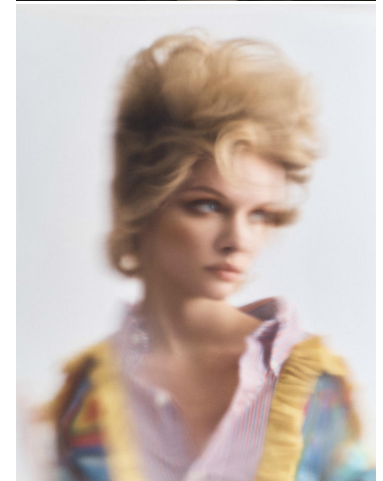

NEAL HAMIL AGENCY

Faith Lynch

Height: 174 cm / 5'8.5" | Bust: 76 cm / 30" | Waist: 57 cm / 22.5" | Hips: 86 cm / 34" | Dress: 30 / 0 | Shoe: 39.5 EU / 8.5 US | Hair: Dark Blonde | Eyes: Blue/Green

NEAL HAMIL AGENCY

Faith Lynch

Height: 174 cm / 5'8.5" | Bust: 76 cm / 30" | Waist: 57 cm / 22.5" | Hips: 86 cm / 34" | Dress: 30 / 0 | Shoe: 39.5 EU / 8.5 US | Hair: Dark Blonde | Eyes: Blue/Green

NEAL HAMIL AGENCY

Faith Lynch

Height: 174 cm / 5'8.5" | Bust: 76 cm / 30" | Waist: 57 cm / 22.5" | Hips: 86 cm / 34" | Dress: 30 / 0 | Shoe: 39.5 EU / 8.5 US | Hair: Dark Blonde | Eyes: Blue/Green

NEAL HAMIL AGENCY

Faith Lynch

Height: 174 cm / 5'8.5" | Bust: 76 cm / 30" | Waist: 57 cm / 22.5" | Hips: 86 cm / 34" | Dress: 30 / 0 | Shoe: 39.5 EU / 8.5 US | Hair: Dark Blonde | Eyes: Blue/Green