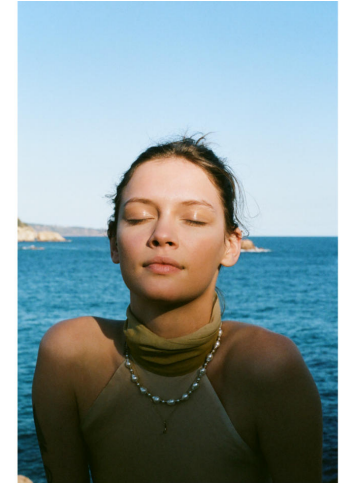

NEAL HAMIL AGENCY

Faith Lynch

Height: 174 cm / 5'8.5" | Bust: 76 cm / 30" | Waist: 57 cm / 22.5" | Hips: 86 cm / 34" | Dress: 30 / 0 | Shoe: 39.5 EU / 8.5 US | Hair: Dark Blonde | Eyes: Blue/Green

NEAL HAMIL AGENCY

Faith Lynch

Height: 174 cm / 5'8.5" | Bust: 76 cm / 30" | Waist: 57 cm / 22.5" | Hips: 86 cm / 34" | Dress: 30 / 0 | Shoe: 39.5 EU / 8.5 US | Hair: Dark Blonde | Eyes: Blue/Green

NEAL HAMIL AGENCY

Faith Lynch