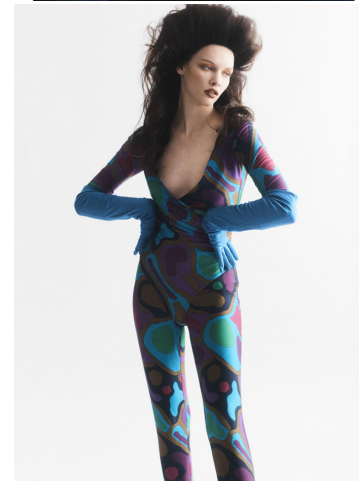

NEAL HAMIL AGENCY

Faith Lynch

Height: 174 cm / 5'8.5" | Bust: 76 cm / 30" | Waist: 57 cm / 22.5" | Hips: 86 cm / 34" | Dress: 30 / 0 | Shoe: 39.5 EU / 8.5 US | Hair: Dark Blonde | Eyes: Blue/Green

NEAL HAMIL AGENCY

Faith Lynch

Height: 174 cm / 5'8.5" | Bust: 76 cm / 30" | Waist: 57 cm / 22.5" | Hips: 86 cm / 34" | Dress: 30 / 0 | Shoe: 39.5 EU / 8.5 US | Hair: Dark Blonde | Eyes: Blue/Green

NEAL HAMIL AGENCY

Faith Lynch

Height: 174 cm / 5'8.5" | Bust: 76 cm / 30" | Waist: 57 cm / 22.5" | Hips: 86 cm / 34" | Dress: 30 / 0 | Shoe: 39.5 EU / 8.5 US | Hair: Dark Blonde | Eyes: Blue/Green

NEAL HAMIL AGENCY

Faith Lynch

Height: 174 cm / 5'8.5" | Bust: 76 cm / 30" | Waist: 57 cm / 22.5" | Hips: 86 cm / 34" | Dress: 30 / 0 | Shoe: 39.5 EU / 8.5 US | Hair: Dark Blonde | Eyes: Blue/Green