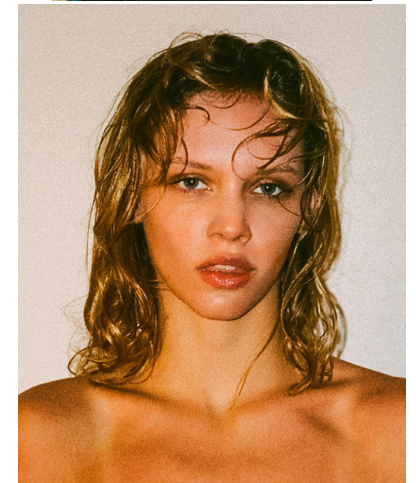

NEAL HAMIL AGENCY

Faith Lynch

Height: 174 cm / 5'8.5" | Bust: 76 cm / 30" | Waist: 57 cm / 22.5" | Hips: 86 cm / 34" | Dress: 30 / 0 | Shoe: 39.5 EU / 8.5 US | Hair: Dark Blonde | Eyes: Blue/Green

NEAL HAMIL AGENCY

Faith Lynch

Height: 174 cm / 5'8.5" | Bust: 76 cm / 30" | Waist: 57 cm / 22.5" | Hips: 86 cm / 34" | Dress: 30 / 0 | Shoe: 39.5 EU / 8.5 US | Hair: Dark Blonde | Eyes: Blue/Green

NEAL HAMIL AGENCY

Faith Lynch

Height: 174 cm / 5'8.5" | Bust: 76 cm / 30" | Waist: 57 cm / 22.5" | Hips: 86 cm / 34" | Dress: 30 / 0 | Shoe: 39.5 EU / 8.5 US | Hair: Dark Blonde | Eyes: Blue/Green

NEAL HAMIL AGENCY

Faith Lynch

Height: 174 cm / 5'8.5" | Bust: 76 cm / 30" | Waist: 57 cm / 22.5" | Hips: 86 cm / 34" | Dress: 30 / 0 | Shoe: 39.5 EU / 8.5 US | Hair: Dark Blonde | Eyes: Blue/Green