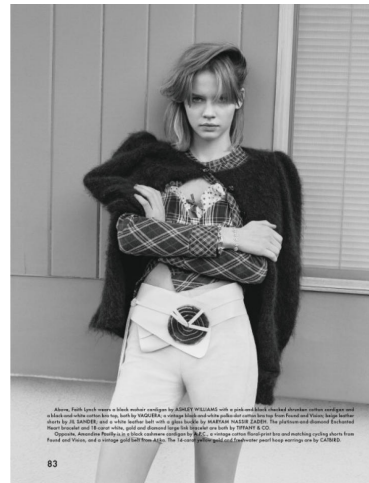

NEAL HAMIL AGENCY

Faith Lynch

Height: 174 cm / 5'8.5" | Bust: 76 cm / 30" | Waist: 57 cm / 22.5" | Hips: 86 cm / 34" | Dress: 30 / 0 | Shoe: 39.5 EU / 8.5 US | Hair: Dark Blonde | Eyes: Blue/Green

NEAL HAMIL AGENCY

Faith Lynch

Height: 174 cm / 5'8.5" | Bust: 76 cm / 30" | Waist: 57 cm / 22.5" | Hips: 86 cm / 34" | Dress: 30 / 0 | Shoe: 39.5 EU / 8.5 US | Hair: Dark Blonde | Eyes: Blue/Green

NEAL HAMIL AGENCY

Faith Lynch