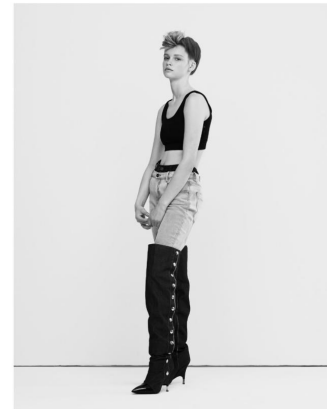

NEAL HAMIL AGENCY

Faith Lynch

Height: 174 cm / 5'8.5" | Bust: 76 cm / 30" | Waist: 57 cm / 22.5" | Hips: 86 cm / 34" | Dress: 30 / 0 | Shoe: 39.5 EU / 8.5 US | Hair: Dark Blonde | Eyes: Blue/Green