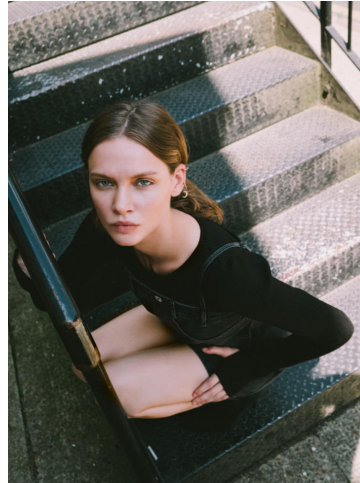

NEAL HAMIL AGENCY

Faith Lynch

Height: 174 cm / 5'8.5" | Bust: 76 cm / 30" | Waist: 57 cm / 22.5" | Hips: 86 cm / 34" | Dress: 30 / 0 | Shoe: 39.5 EU / 8.5 US | Hair: Dark Blonde | Eyes: Blue/Green

NEAL HAMIL AGENCY

Faith Lynch

Height: 174 cm / 5'8.5" | Bust: 76 cm / 30" | Waist: 57 cm / 22.5" | Hips: 86 cm / 34" | Dress: 30 / 0 | Shoe: 39.5 EU / 8.5 US | Hair: Dark Blonde | Eyes: Blue/Green

NEAL HAMIL AGENCY

Faith Lynch