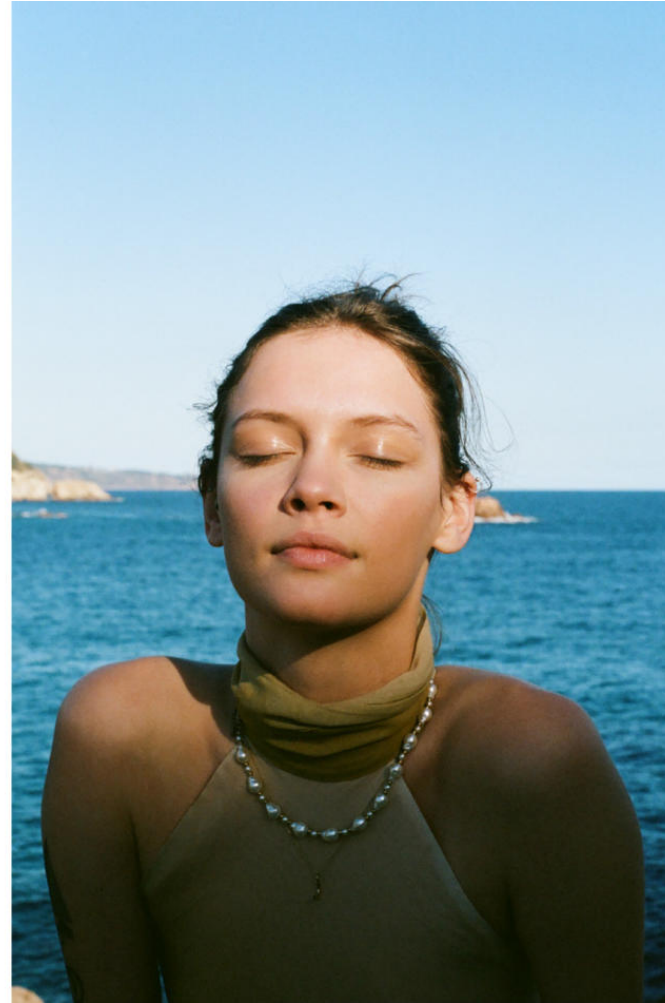

NEAL HAMIL AGENCY

Faith Lynch

Height: 174 cm / 5'8.5" | Bust: 76 cm / 30" | Waist: 57 cm / 22.5" | Hips: 86 cm / 34" | Dress: 30 / 0 | Shoe: 39.5 EU / 8.5 US | Hair: Dark Blonde | Eyes: Blue/Green