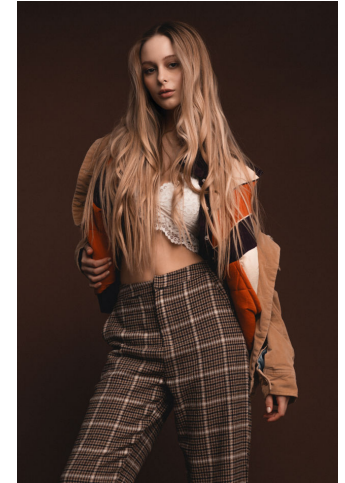

NEAL HAMIL AGENCY

Emma Rose

Height: 175 cm / 5'9" | Bust: 81 cm / 32" | Waist: 51 cm / 20" | Hips: 86 cm / 34" | Dress: 32 / 2 | Shoe: 37.0 EU / 6.0 US | Hair: Blonde | Eyes: Blue

NEAL HAMIL AGENCY

Emma Rose

Height: 175 cm / 5'9" | Bust: 81 cm / 32" | Waist: 51 cm / 20" | Hips: 86 cm / 34" | Dress: 32 / 2 | Shoe: 37.0 EU / 6.0 US | Hair: Blonde | Eyes: Blue

NEAL HAMIL AGENCY

Emma Rose

Height: 175 cm / 5'9" | Bust: 81 cm / 32" | Waist: 51 cm / 20" | Hips: 86 cm / 34" | Dress: 32 / 2 | Shoe: 37.0 EU / 6.0 US | Hair: Blonde | Eyes: Blue