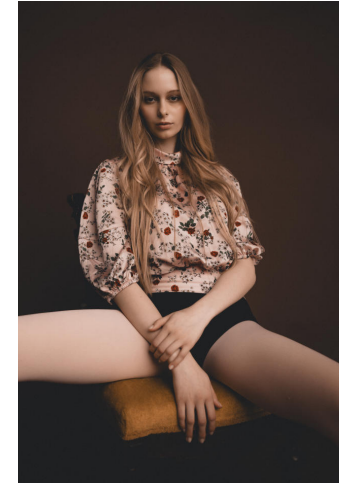

# NEAL HAMIL AGENCY

Emma Rose

Height: 175 cm / 5'9" | Bust: 76 cm / 30" | Waist: 51 cm / 20" | Hips: 86 cm / 34" | Dress: 30 / 0 | Shoe: 37.0 EU / 6.0 US | Hair: Blonde | Eyes: Blue