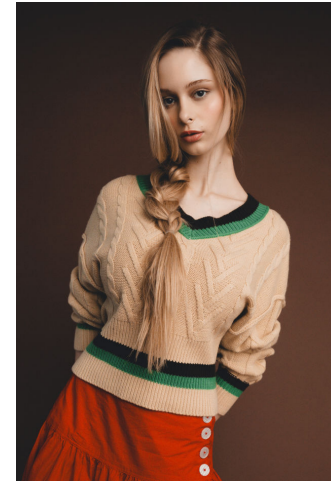

NEAL HAMIL AGENCY

Emma Rose

Height: 175 cm / 5'9" | Bust: 81 cm / 32" | Waist: 51 cm / 20" | Hips: 86 cm / 34" | Dress: 32 / 2 | Shoe: 37.0 EU / 6.0 US | Hair: Blonde | Eyes: Blue

NEAL HAMIL AGENCY

Emma Rose

Height: 175 cm / 5'9" | Bust: 81 cm / 32" | Waist: 51 cm / 20" | Hips: 86 cm / 34" | Dress: 32 / 2 | Shoe: 37.0 EU / 6.0 US | Hair: Blonde | Eyes: Blue

NEAL HAMIL AGENCY

Emma Rose

Height: 175 cm / 5'9" | Bust: 81 cm / 32" | Waist: 51 cm / 20" | Hips: 86 cm / 34" | Dress: 32 / 2 | Shoe: 37.0 EU / 6.0 US | Hair: Blonde | Eyes: Blue