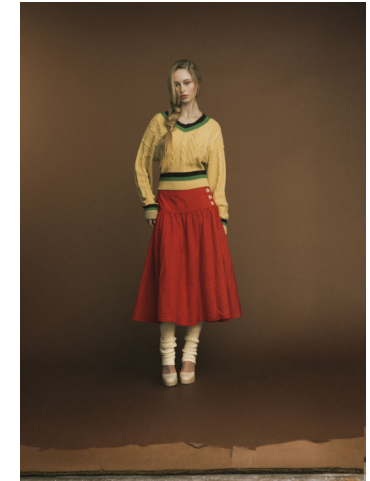

NEAL HAMIL AGENCY

Emma Rose

Height: 175 cm / 5'9" | Bust: 81 cm / 32" | Waist: 51 cm / 20" | Hips: 86 cm / 34" | Dress: 32 / 2 | Shoe: 37.0 EU / 6.0 US | Hair: Blonde | Eyes: Blue

NEAL HAMIL AGENCY

Emma Rose

Height: 175 cm / 5'9" | Bust: 81 cm / 32" | Waist: 51 cm / 20" | Hips: 86 cm / 34" | Dress: 32 / 2 | Shoe: 37.0 EU / 6.0 US | Hair: Blonde | Eyes: Blue

NEAL HAMIL AGENCY

Emma Rose

Height: 175 cm / 5'9" | Bust: 81 cm / 32" | Waist: 51 cm / 20" | Hips: 86 cm / 34" | Dress: 32 / 2 | Shoe: 37.0 EU / 6.0 US | Hair: Blonde | Eyes: Blue