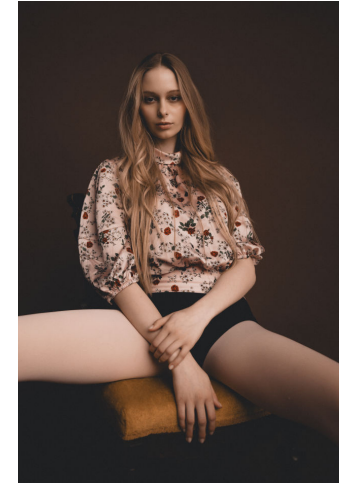

NEAL HAMIL AGENCY

Emma Rose

Height: 175 cm / 5'9" | Bust: 81 cm / 32" | Waist: 51 cm / 20" | Hips: 86 cm / 34" | Dress: 32 / 2 | Shoe: 37.0 EU / 6.0 US | Hair: Blonde | Eyes: Blue

NEAL HAMIL AGENCY

Emma Rose

Height: 175 cm / 5'9" | Bust: 81 cm / 32" | Waist: 51 cm / 20" | Hips: 86 cm / 34" | Dress: 32 / 2 | Shoe: 37.0 EU / 6.0 US | Hair: Blonde | Eyes: Blue

NEAL HAMIL AGENCY

Emma Rose

Height: 175 cm / 5'9" | Bust: 81 cm / 32" | Waist: 51 cm / 20" | Hips: 86 cm / 34" | Dress: 32 / 2 | Shoe: 37.0 EU / 6.0 US | Hair: Blonde | Eyes: Blue