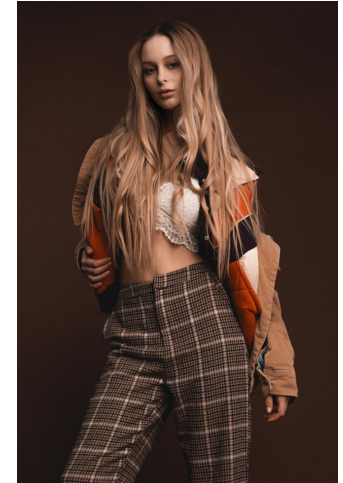

# NEAL HAMIL AGENCY

Emma Rose

Height: 175 cm / 5'9" | Bust: 76 cm / 30" | Waist: 51 cm / 20" | Hips: 86 cm / 34" | Dress: 30 / 0 | Shoe: 37.0 EU / 6.0 US | Hair: Blonde | Eyes: Blue