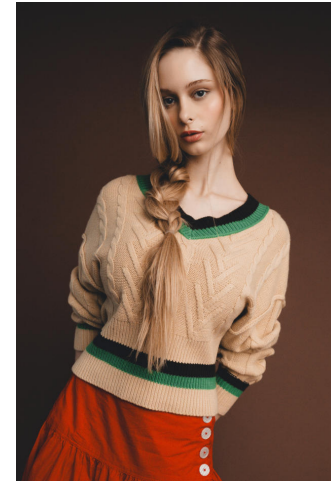

# NEAL HAMIL AGENCY

Emma Rose

Height: 175 cm / 5'9" | Bust: 76 cm / 30" | Waist: 51 cm / 20" | Hips: 86 cm / 34" | Dress: 30 / 0 | Shoe: 37.0 EU / 6.0 US | Hair: Blonde | Eyes: Blue