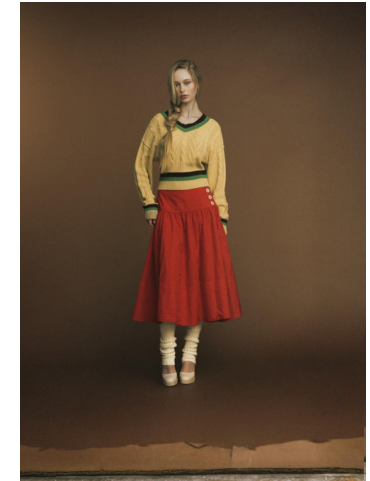

# NEAL HAMIL AGENCY

Emma Rose

Height: 175 cm / 5'9" | Bust: 76 cm / 30" | Waist: 51 cm / 20" | Hips: 86 cm / 34" | Dress: 30 / 0 | Shoe: 37.0 EU / 6.0 US | Hair: Blonde | Eyes: Blue