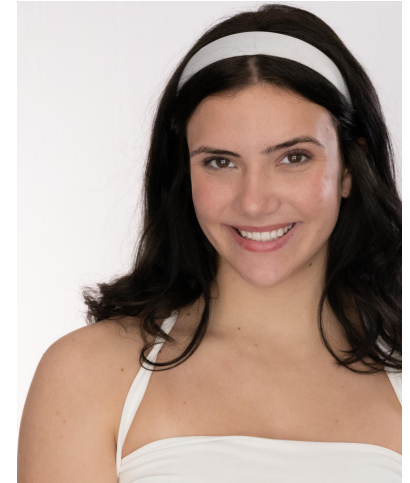

NEAL
HAMIL
AGENCY

Elliote Strange

Height: 165 cm / 5'5" | Bust: 88 cm / 34.5" | Waist: 71 cm / 28" | Hips: 94 cm / 37" | Shoe: 39.5 EU / 8.5 US | Hair: Brown | Eyes: Brown

NEAL HAMIL AGENCY

Elliote Strange

Height: 165 cm / 5'5" | Bust: 88 cm / 34.5" | Waist: 71 cm / 28" | Hips: 94 cm / 37" | Shoe: 39.5 EU / 8.5 US | Hair: Brown | Eyes: Brown