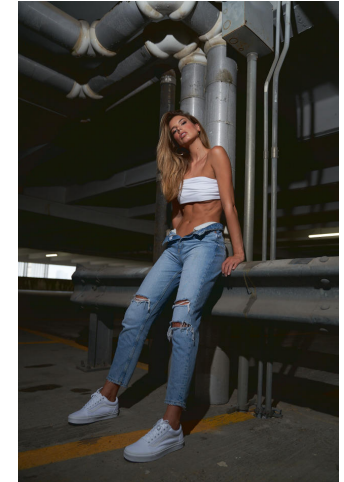

NEAL HAMIL AGENCY

Elizabeth Kerr

Height: 175 cm / 5'9" | Bust: 81 cm / 32" | Waist: 64 cm / 25" | Hips: 92 cm / 36" | Dress: 32-34 / 2-4 | Shoe: 39.0 EU / 8.0 US | Hair: Dark Blonde | Eyes: Brown

NEAL HAMIL AGENCY

Elizabeth Kerr

Height: 175 cm / 5'9" | Bust: 81 cm / 32" | Waist: 64 cm / 25" | Hips: 92 cm / 36" | Dress: 32-34 / 2-4 | Shoe: 39.0 EU / 8.0 US | Hair: Dark Blonde | Eyes: Brown

NEAL HAMIL AGENCY

Elizabeth Kerr