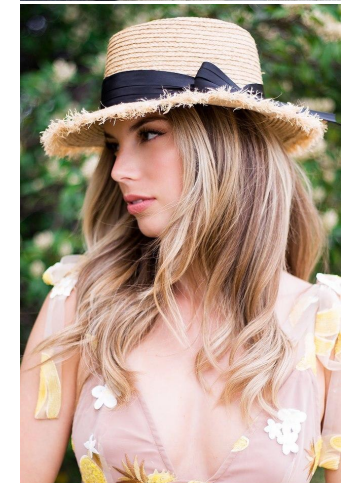

NEAL HAMIL AGENCY

Elizabeth Kerr

Height: 175 cm / 5'9" | Bust: 81 cm / 32" | Waist: 64 cm / 25" | Hips: 92 cm / 36" | Dress: 32-34 / 2-4 | Shoe: 39.0 EU / 8.0 US | Hair: Dark Blonde | Eyes: Brown

NEAL HAMIL AGENCY

Elizabeth Kerr

Height: 175 cm / 5'9" | Bust: 81 cm / 32" | Waist: 64 cm / 25" | Hips: 92 cm / 36" | Dress: 32-34 / 2-4 | Shoe: 39.0 EU / 8.0 US | Hair: Dark Blonde | Eyes: Brown

NEAL HAMIL AGENCY

Elizabeth Kerr

Height: 175 cm / 5'9" | Bust: 81 cm / 32" | Waist: 64 cm / 25" | Hips: 92 cm / 36" | Dress: 32-34 / 2-4 | Shoe: 39.0 EU / 8.0 US | Hair: Dark Blonde | Eyes: Brown

NEAL HAMIL AGENCY

Elizabeth Kerr

Height: 175 cm / 5'9" | Bust: 81 cm / 32" | Waist: 64 cm / 25" | Hips: 92 cm / 36" | Dress: 32-34 / 2-4 | Shoe: 39.0 EU / 8.0 US | Hair: Dark Blonde | Eyes: Brown