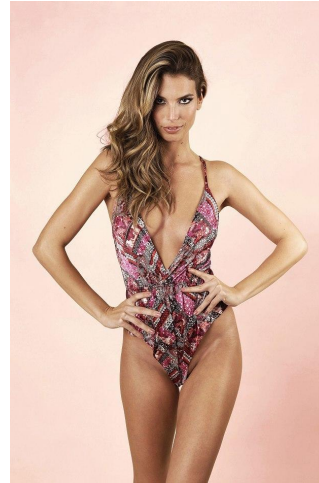

NEAL HAMIL AGENCY

Elizabeth Kerr

Height: 175 cm / 5'9" | Bust: 81 cm / 32" | Waist: 64 cm / 25" | Hips: 92 cm / 36" | Dress: 32-34 / 2-4 | Shoe: 39.0 EU / 8.0 US | Hair: Dark Blonde | Eyes: Brown

NEAL HAMIL AGENCY

Elizabeth Kerr

Height: 175 cm / 5'9" | Bust: 81 cm / 32" | Waist: 64 cm / 25" | Hips: 92 cm / 36" | Dress: 32-34 / 2-4 | Shoe: 39.0 EU / 8.0 US | Hair: Dark Blonde | Eyes: Brown

NEAL HAMIL AGENCY

Elizabeth Kerr

Height: 175 cm / 5'9" | Bust: 81 cm / 32" | Waist: 64 cm / 25" | Hips: 92 cm / 36" | Dress: 32-34 / 2-4 | Shoe: 39.0 EU / 8.0 US | Hair: Dark Blonde | Eyes: Brown

NEAL HAMIL AGENCY

Elizabeth Kerr

Height: 175 cm / 5'9" | Bust: 81 cm / 32" | Waist: 64 cm / 25" | Hips: 92 cm / 36" | Dress: 32-34 / 2-4 | Shoe: 39.0 EU / 8.0 US | Hair: Dark Blonde | Eyes: Brown