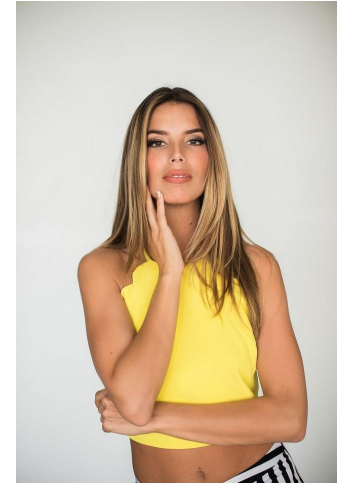

NEAL HAMIL AGENCY

Elizabeth Kerr

Height: 175 cm / 5'9" | Bust: 81 cm / 32" | Waist: 64 cm / 25" | Hips: 92 cm / 36" | Dress: 32-34 / 2-4 | Shoe: 39.0 EU / 8.0 US | Hair: Dark Blonde | Eyes: Brown

NEAL HAMIL AGENCY

Elizabeth Kerr

Height: 175 cm / 5'9" | Bust: 81 cm / 32" | Waist: 64 cm / 25" | Hips: 92 cm / 36" | Dress: 32-34 / 2-4 | Shoe: 39.0 EU / 8.0 US | Hair: Dark Blonde | Eyes: Brown

NEAL HAMIL AGENCY

Elizabeth Kerr

Height: 175 cm / 5'9" | Bust: 81 cm / 32" | Waist: 64 cm / 25" | Hips: 92 cm / 36" | Dress: 32-34 / 2-4 | Shoe: 39.0 EU / 8.0 US | Hair: Dark Blonde | Eyes: Brown

NEAL HAMIL AGENCY

Elizabeth Kerr

Height: 175 cm / 5'9" | Bust: 81 cm / 32" | Waist: 64 cm / 25" | Hips: 92 cm / 36" | Dress: 32-34 / 2-4 | Shoe: 39.0 EU / 8.0 US | Hair: Dark Blonde | Eyes: Brown