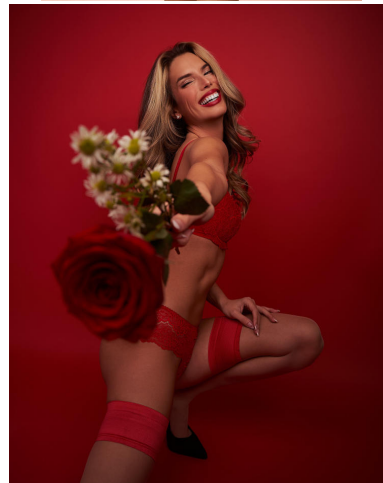

NEAL HAMIL AGENCY

Elizabeth Kerr

Height: 175 cm / 5'9" | Bust: 81 cm / 32" | Waist: 64 cm / 25" | Hips: 92 cm / 36" | Dress: 32-34 / 2-4 | Shoe: 39.0 EU / 8.0 US | Hair: Dark Blonde | Eyes: Brown

NEAL HAMIL AGENCY

Elizabeth Kerr

Height: 175 cm / 5'9" | Bust: 81 cm / 32" | Waist: 64 cm / 25" | Hips: 92 cm / 36" | Dress: 32-34 / 2-4 | Shoe: 39.0 EU / 8.0 US | Hair: Dark Blonde | Eyes: Brown

NEAL HAMIL AGENCY

Elizabeth Kerr

Height: 175 cm / 5'9" | Bust: 81 cm / 32" | Waist: 64 cm / 25" | Hips: 92 cm / 36" | Dress: 32-34 / 2-4 | Shoe: 39.0 EU / 8.0 US | Hair: Dark Blonde | Eyes: Brown

NEAL HAMIL AGENCY

Elizabeth Kerr

Height: 175 cm / 5'9" | Bust: 81 cm / 32" | Waist: 64 cm / 25" | Hips: 92 cm / 36" | Dress: 32-34 / 2-4 | Shoe: 39.0 EU / 8.0 US | Hair: Dark Blonde | Eyes: Brown