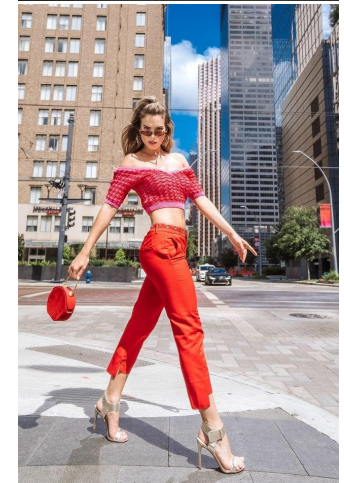

NEAL HAMIL AGENCY

Elizabeth Kerr

Height: 175 cm / 5'9" | Bust: 81 cm / 32" | Waist: 64 cm / 25" | Hips: 92 cm / 36" | Dress: 32-34 / 2-4 | Shoe: 39.0 EU / 8.0 US | Hair: Dark Blonde | Eyes: Brown

NEAL HAMIL AGENCY

Elizabeth Kerr

Height: 175 cm / 5'9" | Bust: 81 cm / 32" | Waist: 64 cm / 25" | Hips: 92 cm / 36" | Dress: 32-34 / 2-4 | Shoe: 39.0 EU / 8.0 US | Hair: Dark Blonde | Eyes: Brown

NEAL HAMIL AGENCY

Elizabeth Kerr

Height: 175 cm / 5'9" | Bust: 81 cm / 32" | Waist: 64 cm / 25" | Hips: 92 cm / 36" | Dress: 32-34 / 2-4 | Shoe: 39.0 EU / 8.0 US | Hair: Dark Blonde | Eyes: Brown

NEAL HAMIL AGENCY

Elizabeth Kerr

Height: 175 cm / 5'9" | Bust: 81 cm / 32" | Waist: 64 cm / 25" | Hips: 92 cm / 36" | Dress: 32-34 / 2-4 | Shoe: 39.0 EU / 8.0 US | Hair: Dark Blonde | Eyes: Brown