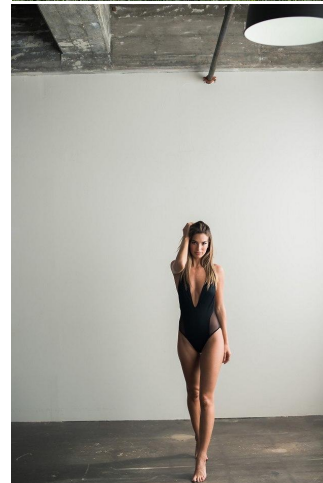

NEAL HAMIL AGENCY

Elizabeth Kerr

Height: 175 cm / 5'9" | Bust: 81 cm / 32" | Waist: 64 cm / 25" | Hips: 92 cm / 36" | Dress: 32-34 / 2-4 | Shoe: 39.0 EU / 8.0 US | Hair: Dark Blonde | Eyes: Brown

NEAL HAMIL AGENCY

Elizabeth Kerr

Height: 175 cm / 5'9" | Bust: 81 cm / 32" | Waist: 64 cm / 25" | Hips: 92 cm / 36" | Dress: 32-34 / 2-4 | Shoe: 39.0 EU / 8.0 US | Hair: Dark Blonde | Eyes: Brown

NEAL HAMIL AGENCY

Elizabeth Kerr

Height: 175 cm / 5'9" | Bust: 81 cm / 32" | Waist: 64 cm / 25" | Hips: 92 cm / 36" | Dress: 32-34 / 2-4 | Shoe: 39.0 EU / 8.0 US | Hair: Dark Blonde | Eyes: Brown

NEAL HAMIL AGENCY

Elizabeth Kerr

Height: 175 cm / 5'9" | Bust: 81 cm / 32" | Waist: 64 cm / 25" | Hips: 92 cm / 36" | Dress: 32-34 / 2-4 | Shoe: 39.0 EU / 8.0 US | Hair: Dark Blonde | Eyes: Brown