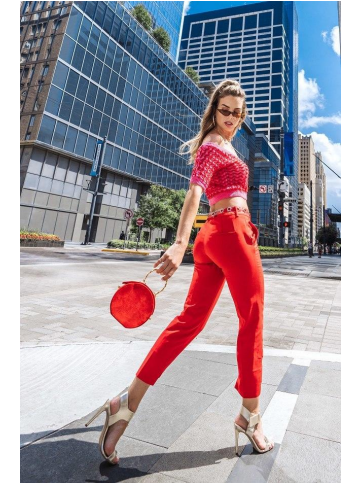

NEAL HAMIL AGENCY

Elizabeth Kerr

Height: 175 cm / 5'9" | Bust: 81 cm / 32" | Waist: 64 cm / 25" | Hips: 92 cm / 36" | Dress: 32-34 / 2-4 | Shoe: 39.0 EU / 8.0 US | Hair: Dark Blonde | Eyes: Brown

NEAL HAMIL AGENCY

Elizabeth Kerr

Height: 175 cm / 5'9" | Bust: 81 cm / 32" | Waist: 64 cm / 25" | Hips: 92 cm / 36" | Dress: 32-34 / 2-4 | Shoe: 39.0 EU / 8.0 US | Hair: Dark Blonde | Eyes: Brown

NEAL HAMIL AGENCY

Elizabeth Kerr

Height: 175 cm / 5'9" | Bust: 81 cm / 32" | Waist: 64 cm / 25" | Hips: 92 cm / 36" | Dress: 32-34 / 2-4 | Shoe: 39.0 EU / 8.0 US | Hair: Dark Blonde | Eyes: Brown

NEAL HAMIL AGENCY

Elizabeth Kerr

Height: 175 cm / 5'9" | Bust: 81 cm / 32" | Waist: 64 cm / 25" | Hips: 92 cm / 36" | Dress: 32-34 / 2-4 | Shoe: 39.0 EU / 8.0 US | Hair: Dark Blonde | Eyes: Brown