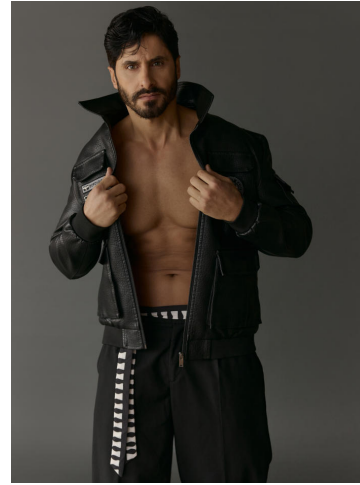

NEAL
HAMIL
AGENCY

Elias Daniel

Height: 178 cm / 5'10" | Waist: 79 cm / 31" | Suit size: 48.0 cm / 38" | Suit Length: R | Shoe: 43.0 EU / 9.5 US | Hair: Black | Eyes: Green

NEAL HAMIL AGENCY

Elias Daniel

Height: 178 cm / 5'10" | Waist: 79 cm / 31" | Suit size: 48.0 cm / 38" | Suit Length: R | Shoe: 43.0 EU / 9.5 US | Hair: Black | Eyes: Green

NEAL HAMIL AGENCY

Elias Daniel

Height: 178 cm / 5'10" | Waist: 79 cm / 31" | Suit size: 48.0 cm / 38" | Suit Length: R | Shoe: 43.0 EU / 9.5 US | Hair: Black | Eyes: Green