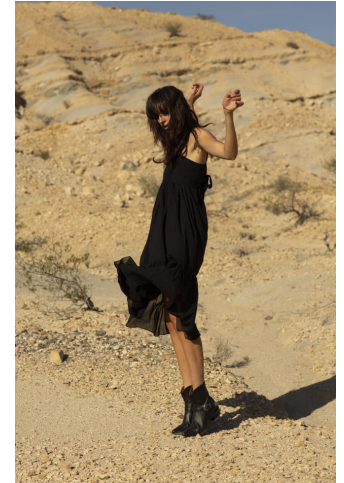

NEAL
HAMIL
AGENCY

Elena Karaytcheva

Height: 183 cm / 6'0" | Bust: 81 cm / 32" | Waist: 66 cm / 26" | Hips: 91 cm / 36" | Dress: 34 / 4 | Shoe: 41.0 EU / 10.0 US | Hair: Brown | Eyes: Brown

NEAL HAMIL AGENCY

Elena Karaytcheva

Height: 183 cm / 6'0" | Bust: 81 cm / 32" | Waist: 66 cm / 26" | Hips: 91 cm / 36" | Dress: 34 / 4 | Shoe: 41.0 EU / 10.0 US | Hair: Brown | Eyes: Brown

NEAL HAMIL AGENCY

Elena Karaytcheva