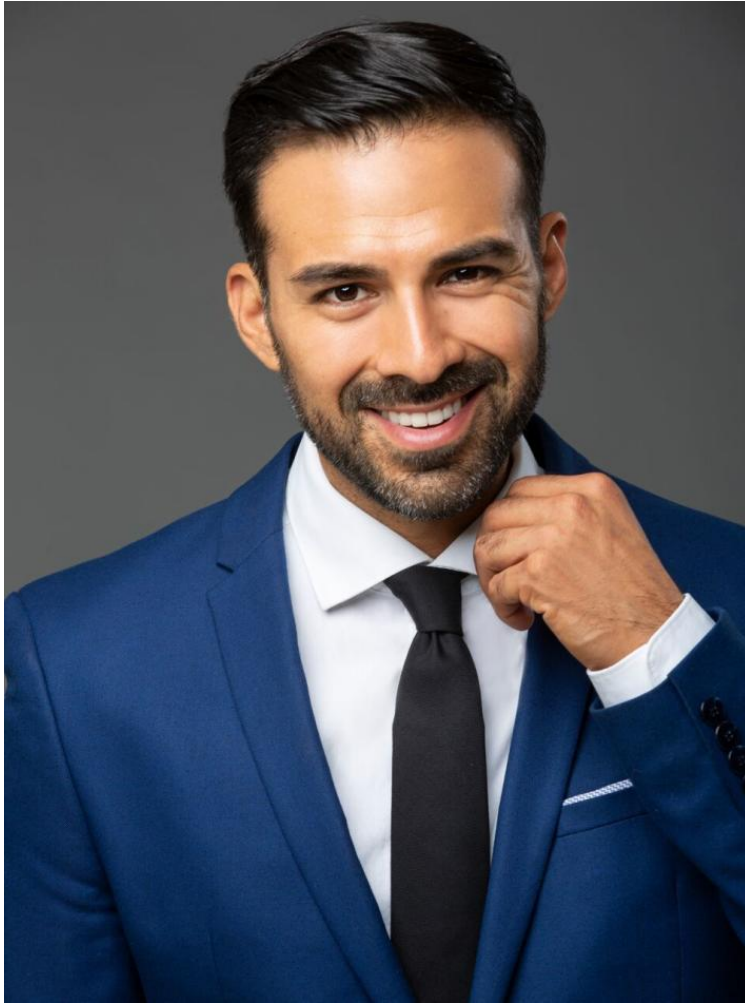

NEAL
HAMIL
AGENCY

Edward Aguallo

Height: 183 cm / 6'0" | Waist: 79 cm / 31" | Hips: 86 cm / 34" | Inseam: 81 cm / 32" | Suit size: 48.0 cm / 38" | Suit Length: R | Shoe: 45.0 EU / 11.0 US | Hair: Brown | Eyes: Brown

NEAL HAMIL AGENCY

Edward Aguillo

Height: 183 cm / 6'0" | Waist: 79 cm / 31" | Hips: 86 cm / 34" | Inseam: 81 cm / 32" | Suit size: 48.0 cm / 38" | Suit Length: R | Shoe: 45.0 EU / 11.0 US | Hair: Brown | Eyes: Brown