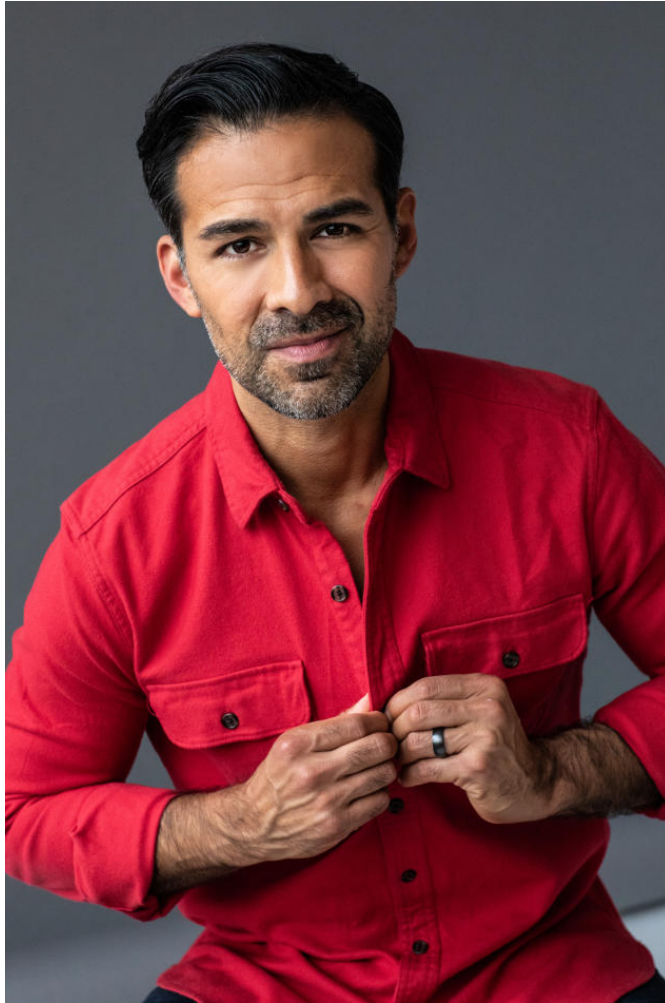

NEAL
HAMIL
AGENCY

Edward Aguallo

Height: 183 cm / 6'0" | Waist: 79 cm / 31" | Hips: 86 cm / 34" | Inseam: 81 cm / 32" | Suit size: 48.0 cm / 38" | Suit Length: R | Shoe: 45.0 EU / 11.0 US | Hair: Brown | Eyes: Brown