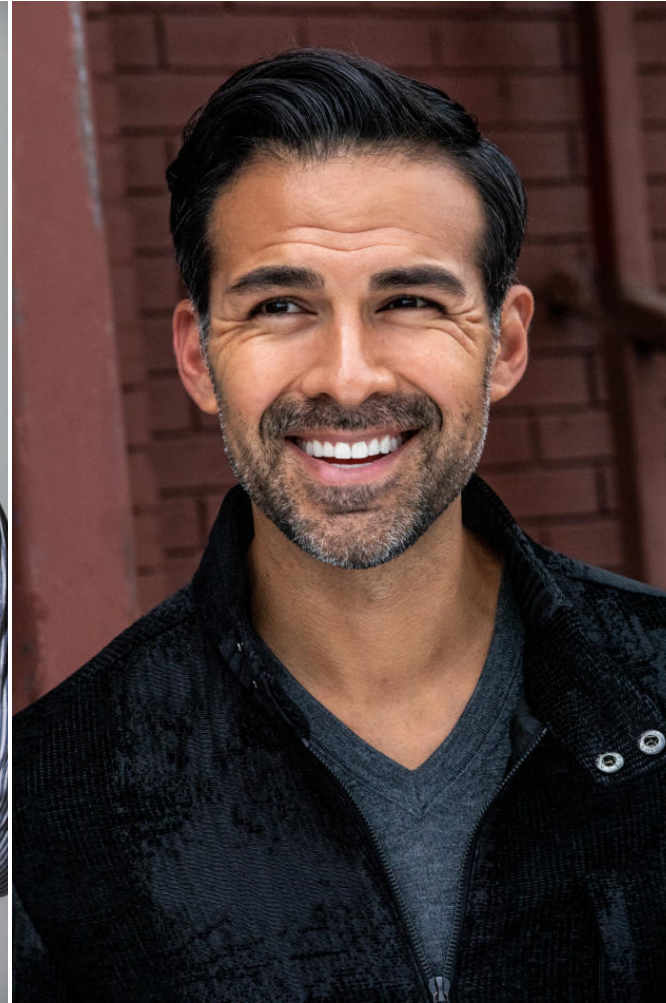

NEAL
HAMIL
AGENCY

Edward Aguallo

Height: 183 cm / 6'0" | Waist: 79 cm / 31" | Hips: 86 cm / 34" | Inseam: 81 cm / 32" | Suit size: 48.0 cm / 38" | Suit Length: R | Shoe: 45.0 EU / 11.0 US | Hair: Brown | Eyes: Brown

NEAL HAMIL AGENCY

Edward Aguillo

Height: 183 cm / 6'0" | Waist: 79 cm / 31" | Hips: 86 cm / 34" | Inseam: 81 cm / 32" | Suit size: 48.0 cm / 38" | Suit Length: R | Shoe: 45.0 EU / 11.0 US | Hair: Brown | Eyes: Brown