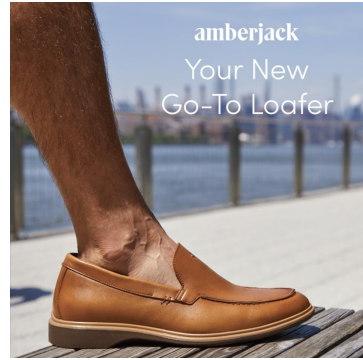

NEAL
HAMIL
AGENCY

Edward Aguallo

Height: 183 cm / 6'0" | Waist: 79 cm / 31" | Hips: 86 cm / 34" | Inseam: 81 cm / 32" | Suit size: 48.0 cm / 38" | Suit Length: R | Shoe: 45.0 EU / 11.0 US | Hair: Brown | Eyes: Brown

NEAL HAMIL AGENCY

Real men, real results.

Guys are trying the first temporary beard & brow color by the experts at Just For Men**. The before & afters are blowing them away.

Edward Aguillo

Height: 183 cm / 6'0" | Waist: 79 cm / 31" | Hips: 86 cm / 34" | Inseam: 81 cm / 32" | Suit size: 48.0 cm / 38" | Suit Length: R | Shoe: 45.0 EU / 11.0 US | Hair: Brown | Eyes: Brown

NEAL HAMIL AGENCY

Edward Aguillo

Height: 183 cm / 6'0" | Waist: 79 cm / 31" | Hips: 86 cm / 34" | Inseam: 81 cm / 32" | Suit size: 48.0 cm / 38" | Suit Length: R | Shoe: 45.0 EU / 11.0 US | Hair: Brown | Eyes: Brown