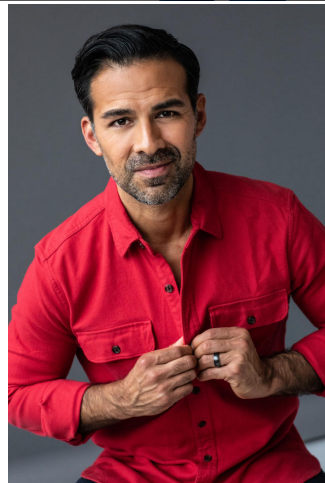

NEAL
HAMIL
AGENCY

Edward Aguallo

Height: 183 cm / 6'0" | Waist: 79 cm / 31" | Hips: 86 cm / 34" | Inseam: 81 cm / 32" | Suit size: 48.0 cm / 38" | Suit Length: R | Shoe: 45.0 EU / 11.0 US | Hair: Brown | Eyes: Brown

NEAL HAMIL AGENCY

Real men, real results.

Guys are trying the first temporary beard & brow color by the experts at Just For Men**. The before & afters are blowing them away.

Edward Aguillo

Height: 183 cm / 6'0" | Waist: 79 cm / 31" | Hips: 86 cm / 34" | Inseam: 81 cm / 32" | Suit size: 48.0 cm / 38" | Suit Length: R | Shoe: 45.0 EU / 11.0 US | Hair: Brown | Eyes: Brown

NEAL HAMIL AGENCY

Edward Aguillo

Height: 183 cm / 6'0" | Waist: 79 cm / 31" | Hips: 86 cm / 34" | Inseam: 81 cm / 32" | Suit size: 48.0 cm / 38" | Suit Length: R | Shoe: 45.0 EU / 11.0 US | Hair: Brown | Eyes: Brown