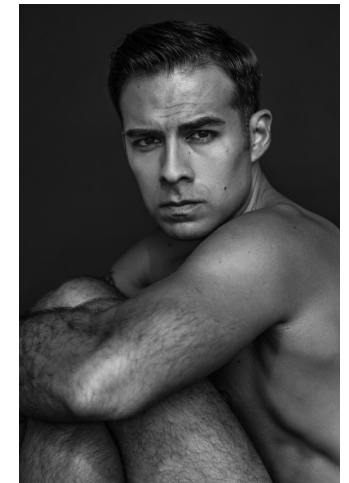

Real men, real results.