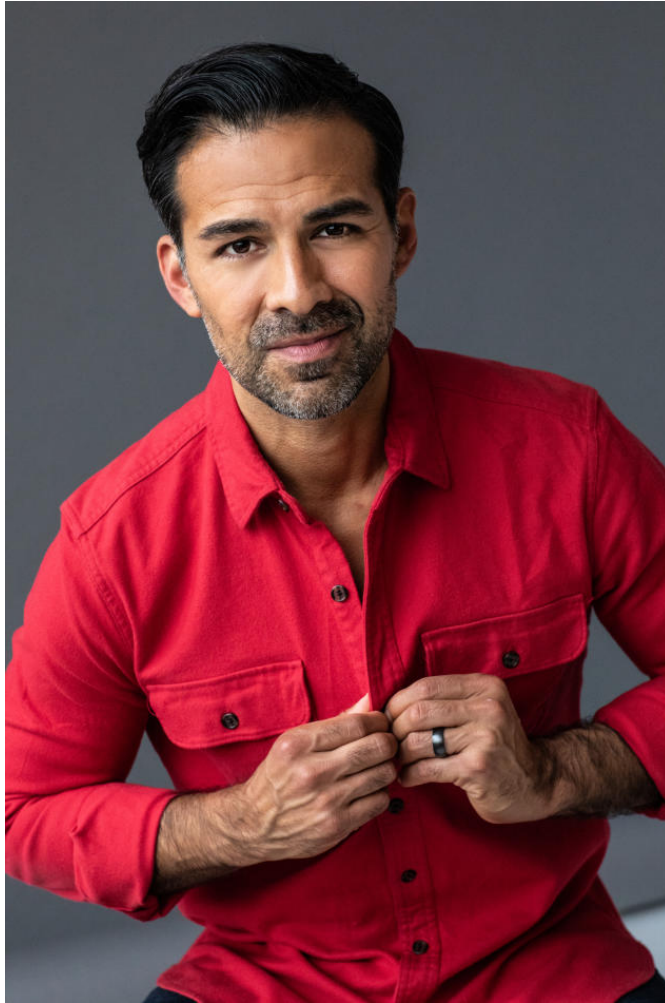

NEAL HAMIL AGENCY

Edward Aguallo

Height: 183 cm / 6'0" | Waist: 79 cm / 31" | Hips: 86 cm / 34" | Inseam: 81 cm / 32" | Suit size: 48.0 cm / 38" | Suit Length: R | Shoe: 45.0 EU / 11.0 US | Hair: Brown | Eyes: Brown