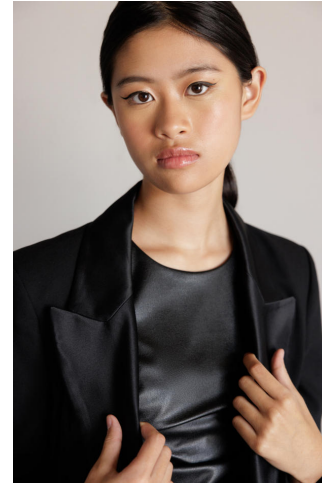

NEAL  
HAMIL  
AGENCY

Edén Wen.

Height: 178 cm / 5'10" | Bust: 81 cm / 32" | Waist: 64 cm / 25" | Hips: 86 cm / 34" | Shoe: 40.5 EU / 9.5 US | Hair: Black | Eyes: Brown

# NEAL HAMIL AGENCY

Eden Wen.

Height: 178 cm / 5'10" | Bust: 81 cm / 32" | Waist: 64 cm / 25" | Hips: 86 cm / 34" | Shoe: 40.5 EU / 9.5 US | Hair: Black | Eyes: Brown