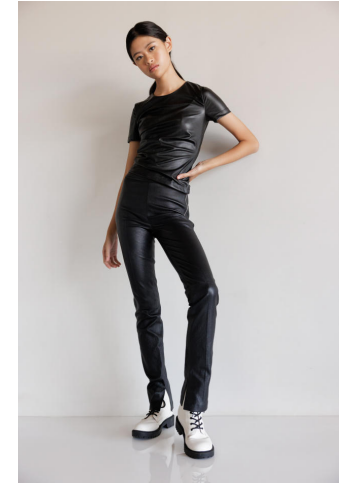

NEAL  
HAMIL  
AGENCY

Edén Wen.

Height: 178 cm / 5'10" | Bust: 81 cm / 32" | Waist: 64 cm / 25" | Hips: 86 cm / 34" | Shoe: 40.5 EU / 9.5 US | Hair: Black | Eyes: Brown

# NEAL HAMIL AGENCY

Eden Wen.

Height: 178 cm / 5'10" | Bust: 81 cm / 32" | Waist: 64 cm / 25" | Hips: 86 cm / 34" | Shoe: 40.5 EU / 9.5 US | Hair: Black | Eyes: Brown