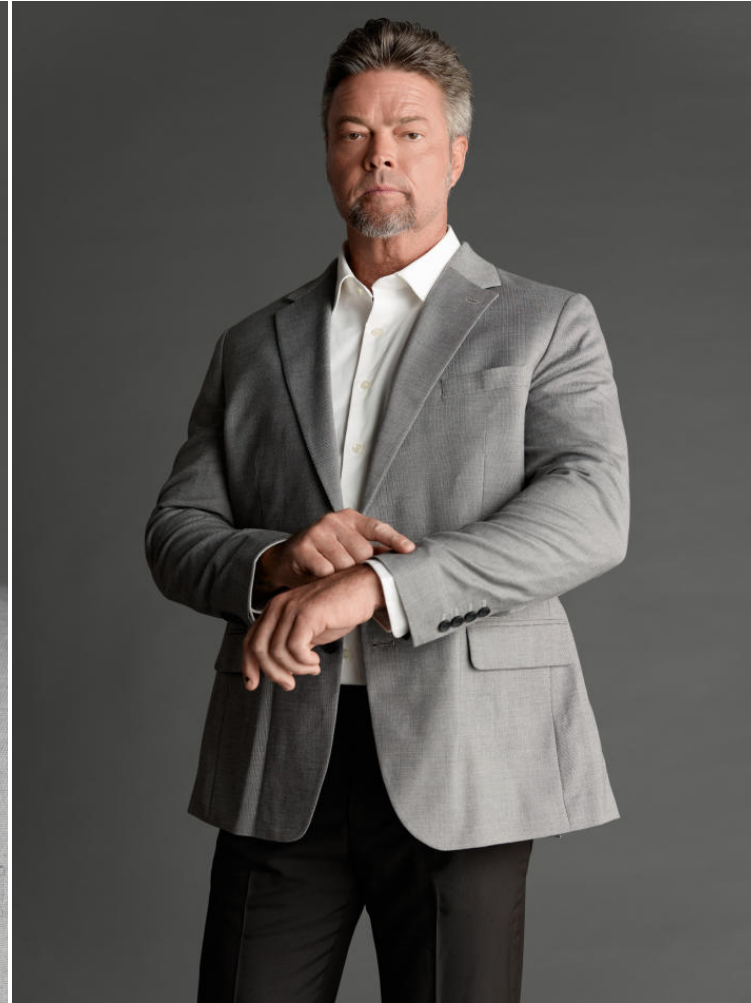

NEAL
HAMIL
AGENCY

Height: 193 cm / 6'4" | Waist: 86 cm / 34" | Inseam: 91 cm / 36" | Collar: 42 c

NEAL
HAMIL
AGENCY

cm / 48" | Suit Length: L | Shoe: 46.5 EU / 12.0 US | Hair: Grey | Eyes:Brown

NEAL HAMIL AGENCY

Height: 193 cm / 6'4" | Waist: 86 cm / 34" | Inseam: 91 cm / 36" | Collar: 42 c

NEAL
HAMIL
AGENCY

cm / 48" | Suit Length: L | Shoe: 46.5 EU / 12.0 US | Hair: Grey | Eyes:Brown

NEAL
HAMIL
AGENCY

Height: 193 cm / 6'4" | Waist: 86 cm / 34" | Inseam: 91 cm / 36" | Collar: 42 c

cm / 48" | Suit Length: L | Shoe: 46.5 EU / 12.0 US | Hair: Grey | Eyes:Brown

NEAL HAMIL AGENCY

Height: 193 cm / 6'4" | Waist: 86 cm / 34" | Inseam: 91 cm / 36" | Collar: 42 c

NEAL
HAMIL
AGENCY

cm / 48" | Suit Length: L | Shoe: 46.5 EU / 12.0 US | Hair: Grey | Eyes:Brown

NEAL
HAMIL
AGENCY

NEAL
HAMIL
AGENCY

Height: 193 cm / 6'4" | Waist: 86 cm / 34" | Inseam: 91 cm / 36" | Collar: 42 cm / 48" | Suit Length: L | Shoe: 46.5 EU / 12.0 US | Hair: Grey | Eyes: Brown

Height: 193 cm / 6'4" | Waist: 86 cm / 34" | Inseam: 91 cm / 36" | Collar: 42 cm / 48" | Suit Length: L | Shoe: 46.5 EU / 12.0 US | Hair: Grey | Eyes: Brown