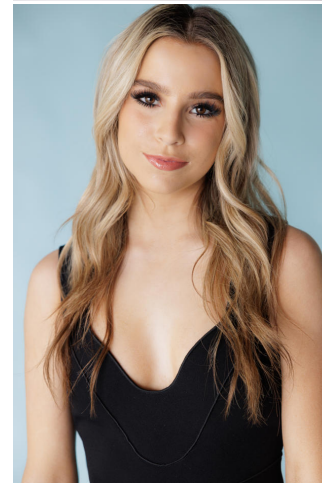

NEAL
HAMIL
AGENCY

Delaney Garner

Height: 160 cm / 5'3" | Bust: 81 cm / 32" | Waist: 61 cm / 24" | Hips: 84 cm / 33" | Dress: 30 / 0 | Shoe: 38.0 EU / 7.0 US | Hair: Blonde | Eyes: Brown

NEAL HAMIL AGENCY

Delaney Garner

Height: 160 cm / 5'3" | Bust: 81 cm / 32" | Waist: 61 cm / 24" | Hips: 84 cm / 33" | Dress: 30 / 0 | Shoe: 38.0 EU / 7.0 US | Hair: Blonde | Eyes: Brown

NEAL
HAMIL
AGENCY

Delaney Garner

Height: 160 cm / 5'3" | Bust: 81 cm / 32" | Waist: 61 cm / 24" | Hips: 84 cm / 33" | Dress: 30 / 0 | Shoe: 38.0 EU / 7.0 US | Hair: Blonde | Eyes: Brown