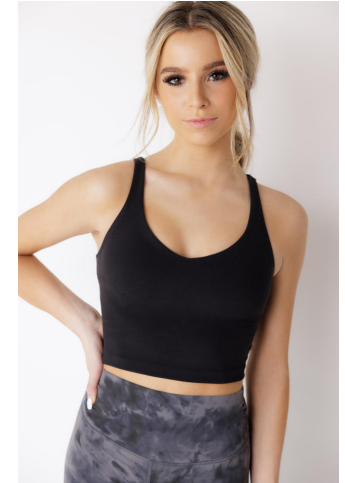

NEAL
HAMIL
AGENCY

Delaney Garner

Height: 160 cm / 5'3" | Bust: 81 cm / 32" | Waist: 61 cm / 24" | Hips: 84 cm / 33" | Dress: 30 / 0 | Shoe: 38.0 EU / 7.0 US | Hair: Blonde | Eyes: Brown

NEAL HAMIL AGENCY

Delaney Garner

Height: 160 cm / 5'3" | Bust: 81 cm / 32" | Waist: 61 cm / 24" | Hips: 84 cm / 33" | Dress: 30 / 0 | Shoe: 38.0 EU / 7.0 US | Hair: Blonde | Eyes: Brown

NEAL
HAMIL
AGENCY

Delaney Garner

Height: 160 cm / 5'3" | Bust: 81 cm / 32" | Waist: 61 cm / 24" | Hips: 84 cm / 33" | Dress: 30 / 0 | Shoe: 38.0 EU / 7.0 US | Hair: Blonde | Eyes: Brown