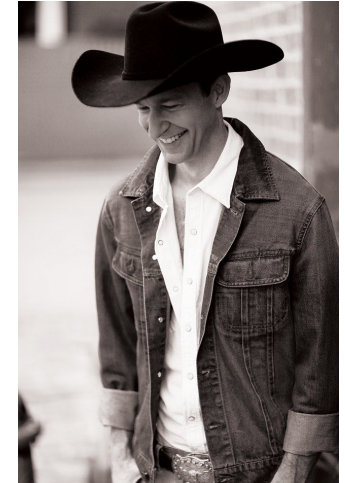

NEAL HAMIL AGENCY

David Edward

Height: 183 cm / 6'0" | Waist: 79 cm / 31" | Suit Length: R | Shoe: 42.5 EU / 9.0 US | Hair: Dark Blonde | Eyes: Blue

NEAL HAMIL AGENCY

David Edward

Height: 183 cm / 6'0" | Waist: 79 cm / 31" | Suit Length: R | Shoe: 42.5 EU / 9.0 US | Hair: Dark Blonde | Eyes: Blue