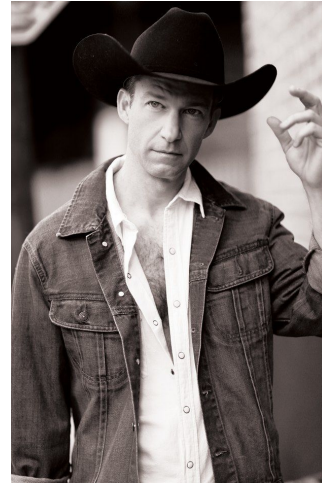

NEAL HAMIL AGENCY

David Edward

Height: 183 cm / 6'0" | Waist: 79 cm / 31" | Suit Length: R | Shoe: 42.5 EU / 9.0 US | Hair: Dark Blonde | Eyes: Blue

NEAL HAMIL AGENCY

David Edward

Height: 183 cm / 6'0" | Waist: 79 cm / 31" | Suit Length: R | Shoe: 42.5 EU / 9.0 US | Hair: Dark Blonde | Eyes: Blue