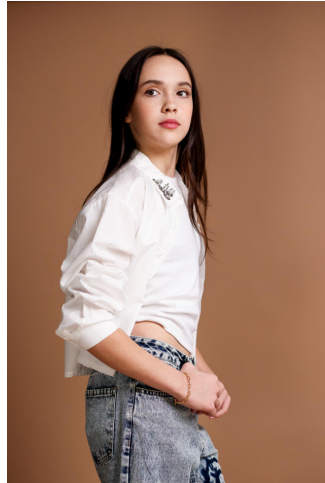

NEAL  
HAMIL  
AGENCY

Daniela Matei

Height: 165 cm / 5'5" | Bust: 76 cm / 30" | Waist: 65 cm / 25.5" | Hips: 85 cm / 33.5" | Cloth Size: 12 - 14 | Shoe: 37.0 EU / 6.0 US | Hair: Brown | Eyes: Hazel

# NEAL HAMIL AGENCY

Daniela Matei

Height: 165 cm / 5'5" | Bust: 76 cm / 30" | Waist: 65 cm / 25.5" | Hips: 85 cm / 33.5" | Cloth Size: 12 - 14 | Shoe: 37.0 EU / 6.0 US | Hair: Brown | Eyes: Hazel