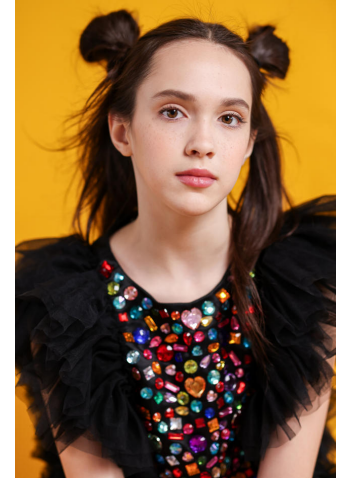

NEAL  
HAMIL  
AGENCY

Daniela Matei

Height: 165 cm / 5'5" | Bust: 76 cm / 30" | Waist: 65 cm / 25.5" | Hips: 85 cm / 33.5" | Cloth Size: 12 - 14 | Shoe: 37.0 EU / 6.0 US | Hair: Brown | Eyes: Hazel

# NEAL HAMIL AGENCY

Daniela Matei

Height: 165 cm / 5'5" | Bust: 76 cm / 30" | Waist: 65 cm / 25.5" | Hips: 85 cm / 33.5" | Cloth Size: 12 - 14 | Shoe: 37.0 EU / 6.0 US | Hair: Brown | Eyes: Hazel