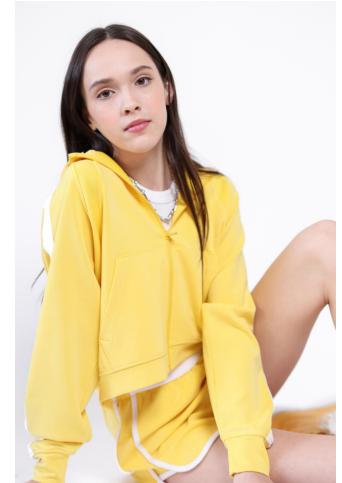

NEAL  
HAMIL  
AGENCY

Daniela Matei

Height: 165 cm / 5'5" | Bust: 76 cm / 30" | Waist: 65 cm / 25.5" | Hips: 85 cm / 33.5" | Cloth Size: 12 - 14 | Shoe: 37.0 EU / 6.0 US | Hair: Brown | Eyes: Hazel

# NEAL HAMIL AGENCY

Daniela Matei

Height: 165 cm / 5'5" | Bust: 76 cm / 30" | Waist: 65 cm / 25.5" | Hips: 85 cm / 33.5" | Cloth Size: 12 - 14 | Shoe: 37.0 EU / 6.0 US | Hair: Brown | Eyes: Hazel