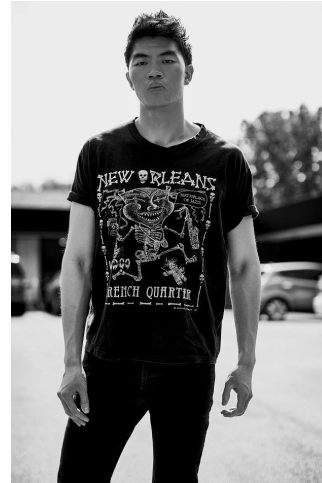

NEAL
HAMIL
AGENCY

Daniel Zhao

Height: 185 cm / 6'1" | Waist: 76 cm / 30" | Collar: 37 cm / 14.5" | Suit Length: R | Shoe: 44.0 EU / 10.0 US | Hair: Black | Eyes: Brown

NEAL HAMIL AGENCY

Daniel Zhao

Height: 185 cm / 6'1" | Waist: 76 cm / 30" | Collar: 37 cm / 14.5" | Suit Length: R | Shoe: 44.0 EU / 10.0 US | Hair: Black | Eyes: Brown

NEAL HAMIL AGENCY

Daniel Zhao

Height: 185 cm / 6'1" | Waist: 76 cm / 30" | Collar: 37 cm / 14.5" | Suit Length: R | Shoe: 44.0 EU / 10.0 US | Hair: Black | Eyes: Brown