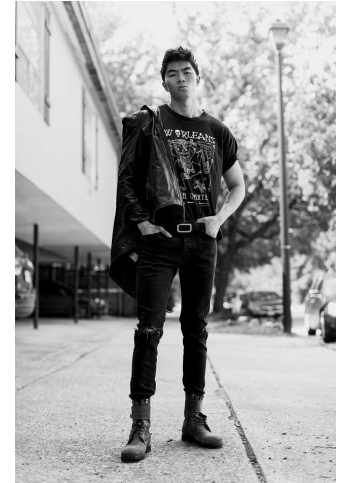

NEAL
HAMIL
AGENCY

Daniel Zhao

Height: 185 cm / 6'1" | Waist: 76 cm / 30" | Collar: 37 cm / 14.5" | Suit Length: R | Shoe: 44.0 EU / 10.0 US | Hair: Black | Eyes: Brown

NEAL HAMIL AGENCY

Daniel Zhao

Height: 185 cm / 6'1" | Waist: 76 cm / 30" | Collar: 37 cm / 14.5" | Suit Length: R | Shoe: 44.0 EU / 10.0 US | Hair: Black | Eyes: Brown

NEAL HAMIL AGENCY

Daniel Zhao

Height: 185 cm / 6'1" | Waist: 76 cm / 30" | Collar: 37 cm / 14.5" | Suit Length: R | Shoe: 44.0 EU / 10.0 US | Hair: Black | Eyes: Brown