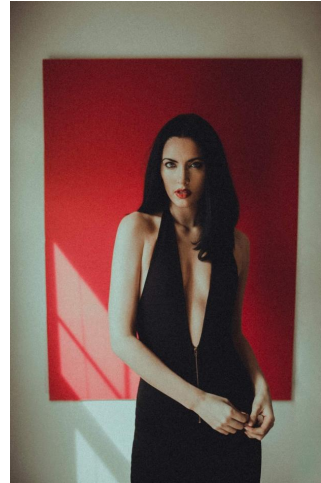

NEAL
HAMIL
AGENCY

Courtney Cameron

Height: 178 cm / 5'10" | Bust: 81 cm / 32" | Waist: 64 cm / 25" | Hips: 89 cm / 35" | Dress: 30-32 / 0-2 | Shoe: 40.0 EU / 9.0 US | Hair: Brown | Eyes: Hazel

NEAL HAMIL AGENCY

Courtney Cameron

Height: 178 cm / 5'10" | Bust: 81 cm / 32" | Waist: 64 cm / 25" | Hips: 89 cm / 35" | Dress: 30-32 / 0-2 | Shoe: 40.0 EU / 9.0 US | Hair: Brown | Eyes: Hazel

NEAL HAMIL AGENCY

Courtney Cameron

Height: 178 cm / 5'10" | Bust: 81 cm / 32" | Waist: 64 cm / 25" | Hips: 89 cm / 35" | Dress: 30-32 / 0-2 | Shoe: 40.0 EU / 9.0 US | Hair: Brown | Eyes: Hazel

NEAL HAMIL AGENCY

Courtney Cameron

Height: 178 cm / 5'10" | Bust: 81 cm / 32" | Waist: 64 cm / 25" | Hips: 89 cm / 35" | Dress: 30-32 / 0-2 | Shoe: 40.0 EU / 9.0 US | Hair: Brown | Eyes: Hazel