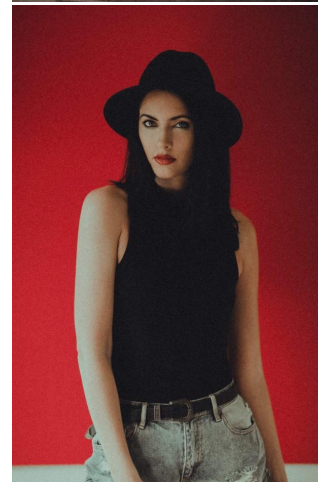

NEAL HAMIL AGENCY

Height: 178 cm / 5'10" | Bust: 81 cm / 32" | Waist: 64 cm / 25" | Hips: 89 cm / 35" | Dress: 30-32 / 0-2 | Shoe: 40.0 EU / 9.0 US | Hair: Brown | Eyes: Hazel