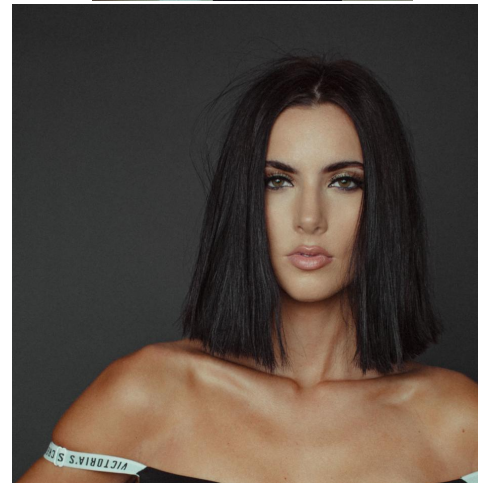

NEAL
HAMIL
AGENCY

Courtney Cameron

Height: 178 cm / 5'10" | Bust: 81 cm / 32" | Waist: 64 cm / 25" | Hips: 89 cm / 35" | Dress: 30-32 / 0-2 | Shoe: 40.0 EU / 9.0 US | Hair: Brown | Eyes: Hazel

NEAL HAMIL AGENCY

Courtney Cameron

Height: 178 cm / 5'10" | Bust: 81 cm / 32" | Waist: 64 cm / 25" | Hips: 89 cm / 35" | Dress: 30-32 / 0-2 | Shoe: 40.0 EU / 9.0 US | Hair: Brown | Eyes: Hazel

NEAL HAMIL AGENCY

Courtney Cameron

Height: 178 cm / 5'10" | Bust: 81 cm / 32" | Waist: 64 cm / 25" | Hips: 89 cm / 35" | Dress: 30-32 / 0-2 | Shoe: 40.0 EU / 9.0 US | Hair: Brown | Eyes: Hazel

NEAL HAMIL AGENCY

Courtney Cameron

Height: 178 cm / 5'10" | Bust: 81 cm / 32" | Waist: 64 cm / 25" | Hips: 89 cm / 35" | Dress: 30-32 / 0-2 | Shoe: 40.0 EU / 9.0 US | Hair: Brown | Eyes: Hazel