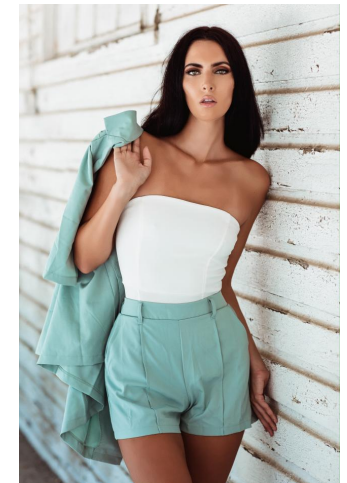

NEAL
HAMIL
AGENCY

Courtney Cameron

Height: 178 cm / 5'10" | Bust: 81 cm / 32" | Waist: 64 cm / 25" | Hips: 89 cm / 35" | Dress: 30-32 / 0-2 | Shoe: 40.0 EU / 9.0 US | Hair: Brown | Eyes: Hazel

NEAL HAMIL AGENCY

Courtney Cameron

Height: 178 cm / 5'10" | Bust: 81 cm / 32" | Waist: 64 cm / 25" | Hips: 89 cm / 35" | Dress: 30-32 / 0-2 | Shoe: 40.0 EU / 9.0 US | Hair: Brown | Eyes: Hazel

NEAL HAMIL AGENCY

Courtney Cameron

Height: 178 cm / 5'10" | Bust: 81 cm / 32" | Waist: 64 cm / 25" | Hips: 89 cm / 35" | Dress: 30-32 / 0-2 | Shoe: 40.0 EU / 9.0 US | Hair: Brown | Eyes: Hazel

NEAL HAMIL AGENCY

Courtney Cameron

Height: 178 cm / 5'10" | Bust: 81 cm / 32" | Waist: 64 cm / 25" | Hips: 89 cm / 35" | Dress: 30-32 / 0-2 | Shoe: 40.0 EU / 9.0 US | Hair: Brown | Eyes: Hazel