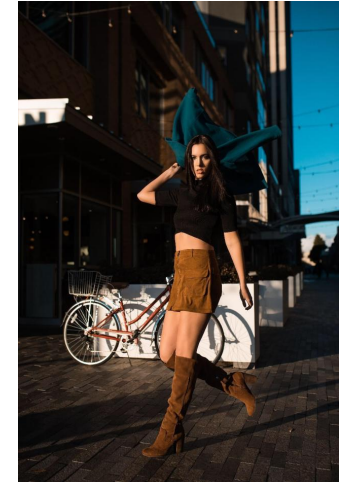

NEAL HAMIL AGENCY

Height: 178 cm / 5'10" | Bust: 81 cm / 32" | Waist: 64 cm / 25" | Hips: 89 cm / 35" | Dress: 30-32 / 0-2 | Shoe: 40.0 EU / 9.0 US | Hair: Brown | Eyes: Hazel