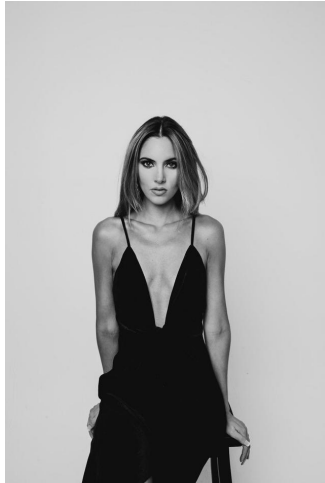

NEAL
HAMIL
AGENCY

Courtney Cameron

Height: 178 cm / 5'10" | Bust: 81 cm / 32" | Waist: 64 cm / 25" | Hips: 89 cm / 35" | Dress: 30-32 / 0-2 | Shoe: 40.0 EU / 9.0 US | Hair: Brown | Eyes: Hazel

NEAL HAMIL AGENCY

Courtney Cameron

Height: 178 cm / 5'10" | Bust: 81 cm / 32" | Waist: 64 cm / 25" | Hips: 89 cm / 35" | Dress: 30-32 / 0-2 | Shoe: 40.0 EU / 9.0 US | Hair: Brown | Eyes: Hazel

NEAL HAMIL AGENCY

Courtney Cameron

Height: 178 cm / 5'10" | Bust: 81 cm / 32" | Waist: 64 cm / 25" | Hips: 89 cm / 35" | Dress: 30-32 / 0-2 | Shoe: 40.0 EU / 9.0 US | Hair: Brown | Eyes: Hazel

NEAL HAMIL AGENCY

Courtney Cameron

Height: 178 cm / 5'10" | Bust: 81 cm / 32" | Waist: 64 cm / 25" | Hips: 89 cm / 35" | Dress: 30-32 / 0-2 | Shoe: 40.0 EU / 9.0 US | Hair: Brown | Eyes: Hazel