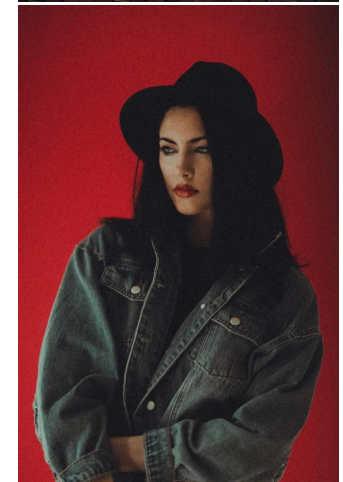

NEAL HAMIL AGENCY

Height: 178 cm / 5'10" | Bust: 81 cm / 32" | Waist: 64 cm / 25" | Hips: 89 cm / 35" | Dress: 30-32 / 0-2 | Shoe: 40.0 EU / 9.0 US | Hair: Brown | Eyes: Hazel