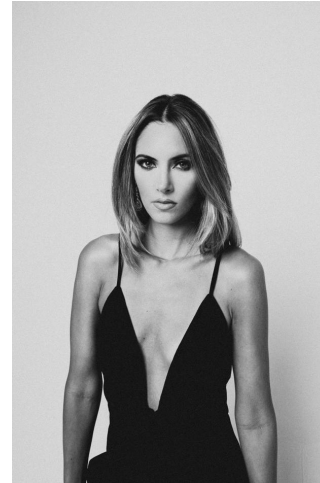

NEAL
HAMIL
AGENCY

Courtney Cameron

Height: 178 cm / 5'10" | Bust: 81 cm / 32" | Waist: 64 cm / 25" | Hips: 89 cm / 35" | Dress: 30-32 / 0-2 | Shoe: 40.0 EU / 9.0 US | Hair: Brown | Eyes: Hazel

NEAL HAMIL AGENCY

Courtney Cameron

Height: 178 cm / 5'10" | Bust: 81 cm / 32" | Waist: 64 cm / 25" | Hips: 89 cm / 35" | Dress: 30-32 / 0-2 | Shoe: 40.0 EU / 9.0 US | Hair: Brown | Eyes: Hazel

NEAL HAMIL AGENCY

Courtney Cameron

Height: 178 cm / 5'10" | Bust: 81 cm / 32" | Waist: 64 cm / 25" | Hips: 89 cm / 35" | Dress: 30-32 / 0-2 | Shoe: 40.0 EU / 9.0 US | Hair: Brown | Eyes: Hazel

NEAL HAMIL AGENCY

Courtney Cameron

Height: 178 cm / 5'10" | Bust: 81 cm / 32" | Waist: 64 cm / 25" | Hips: 89 cm / 35" | Dress: 30-32 / 0-2 | Shoe: 40.0 EU / 9.0 US | Hair: Brown | Eyes: Hazel