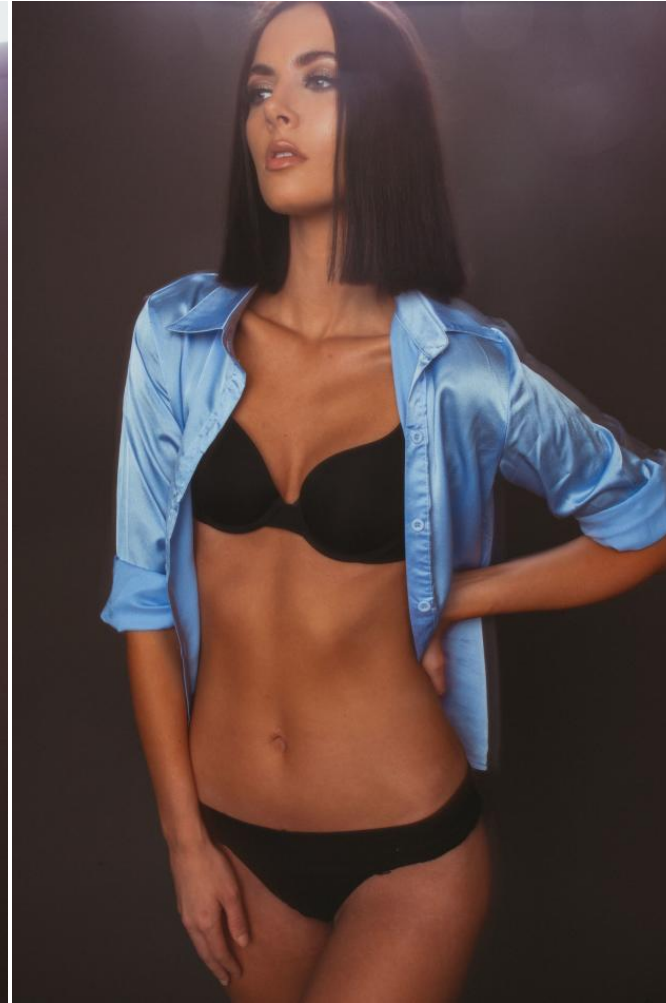

NEAL HAMIL AGENCY

Courtney Cameron

Height: 178 cm / 5'10" | Bust: 81 cm / 32" | Waist: 64 cm / 25" | Hips: 89 cm / 35" | Dress: 30-32 / 0-2 | Shoe: 40.0 EU / 9.0 US | Hair: Brown | Eyes: Hazel