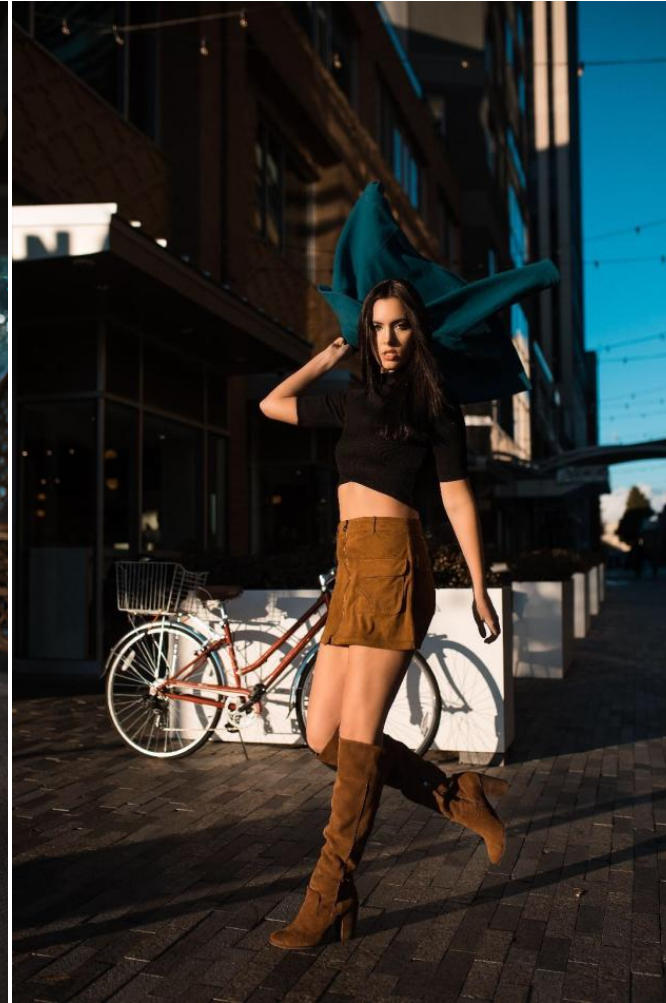

NEAL HAMIL AGENCY

Courtney Cameron

Height: 178 cm / 5'10" | Bust: 81 cm / 32" | Waist: 64 cm / 25" | Hips: 89 cm / 35" | Dress: 30-32 / 0-2 | Shoe: 40.0 EU / 9.0 US | Hair: Brown | Eyes: Hazel