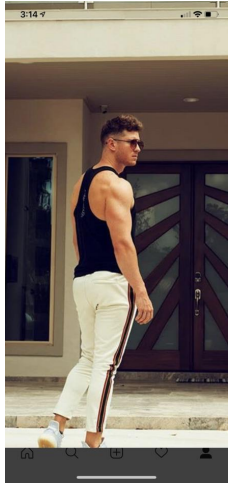

NEAL HAMIL AGENCY

Connor Richardson

Height: 183 cm / 6'0" | Waist: 84 cm / 33" | Inseam: 81 cm / 32" | Suit size: 51.5 cm / 41.5" | Suit Length: R | Shoe: 44.0 EU / 10.0 US | Hair: Brown | Eyes: Blue