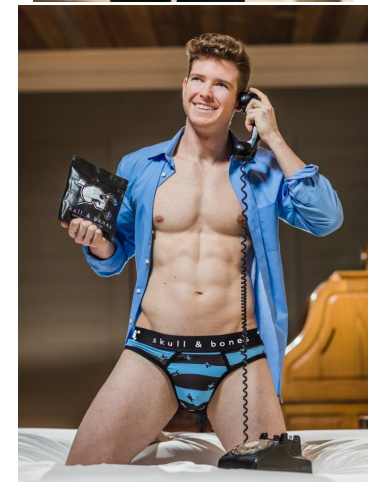

NEAL
HAMIL
AGENCY

Connor Richardson

Height: 183 cm / 6'0" | Waist: 84 cm / 33" | Inseam: 81 cm / 32" | Suit size: 51.5 cm / 41.5" | Suit Length: R | Shoe: 44.0 EU / 10.0 US | Hair: Brown | Eyes: Blue

NEAL HAMIL AGENCY

Connor Richardson

Height: 183 cm / 6'0" | Waist: 84 cm / 33" | Inseam: 81 cm / 32" | Suit size: 51.5 cm / 41.5" | Suit Length: R | Shoe: 44.0 EU / 10.0 US | Hair: Brown | Eyes: Blue

NEAL HAMIL AGENCY

Connor Richardson