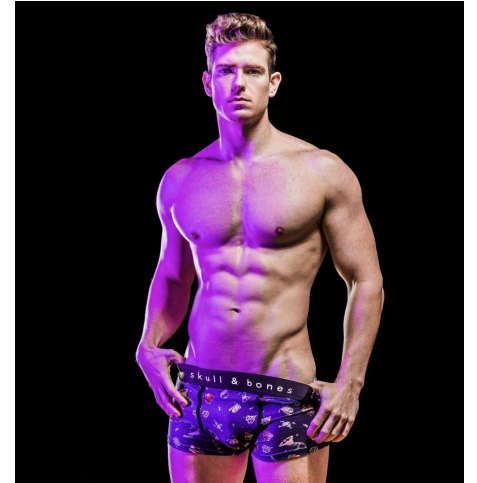

NEAL
HAMIL
AGENCY

Connor Richardson

Height: 183 cm / 6'0" | Waist: 84 cm / 33" | Inseam: 81 cm / 32" | Suit size: 51.5 cm / 41.5" | Suit Length: R | Shoe: 44.0 EU / 10.0 US | Hair: Brown | Eyes: Blue

NEAL HAMIL AGENCY

Connor Richardson

Height: 183 cm / 6'0" | Waist: 84 cm / 33" | Inseam: 81 cm / 32" | Suit size: 51.5 cm / 41.5" | Suit Length: R | Shoe: 44.0 EU / 10.0 US | Hair: Brown | Eyes: Blue

NEAL HAMIL AGENCY

Connor Richardson

Height: 183 cm / 6'0" | Waist: 84 cm / 33" | Inseam: 81 cm / 32" | Suit size: 51.5 cm / 41.5" | Suit Length: R | Shoe: 44.0 EU / 10.0 US | Hair: Brown | Eyes: Blue

NEAL HAMIL AGENCY

Connor Richardson

Height: 183 cm / 6'0" | Waist: 84 cm / 33" | Inseam: 81 cm / 32" | Suit size: 51.5 cm / 41.5" | Suit Length: R | Shoe: 44.0 EU / 10.0 US | Hair: Brown | Eyes: Blue