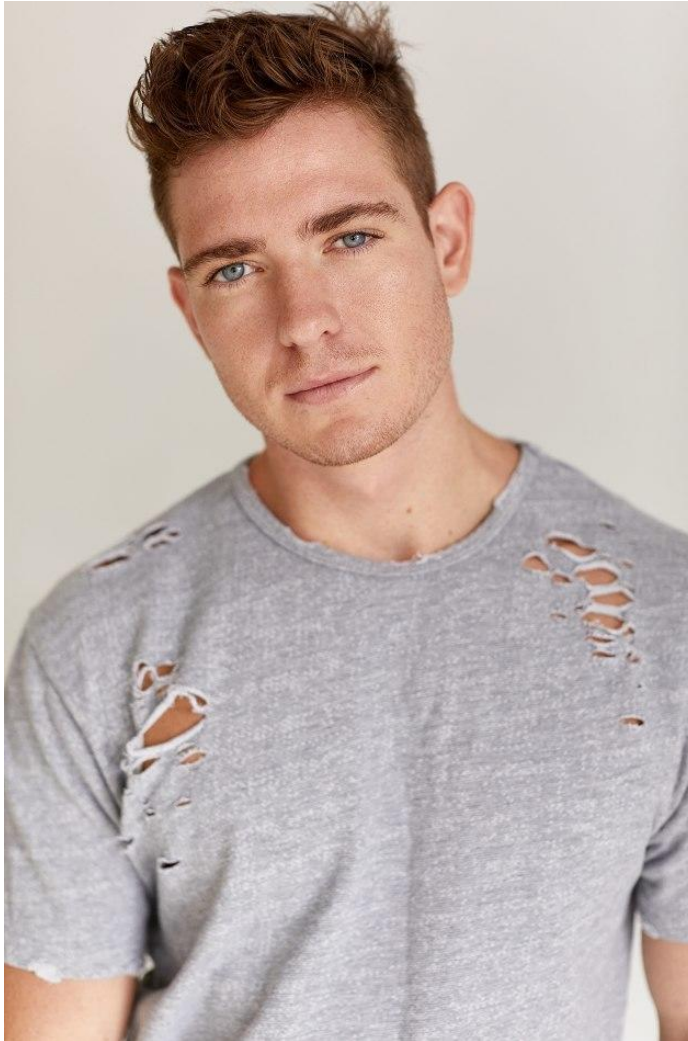

NEAL
HAMIL
AGENCY

Connor Richardson

Height: 183 cm / 6'0" | Waist: 84 cm / 33" | Inseam: 81 cm / 32" | Suit size: 51.5 cm / 41.5" | Suit Length: R | Shoe: 44.0 EU / 10.0 US | Hair: Brown | Eyes: Blue

NEAL HAMIL AGENCY

Connor Richardson

Height: 183 cm / 6'0" | Waist: 84 cm / 33" | Inseam: 81 cm / 32" | Suit size: 51.5 cm / 41.5" | Suit Length: R | Shoe: 44.0 EU / 10.0 US | Hair: Brown | Eyes: Blue

NEAL HAMIL AGENCY

Connor Richardson

Height: 183 cm / 6'0" | Waist: 84 cm / 33" | Inseam: 81 cm / 32" | Suit size: 51.5 cm / 41.5" | Suit Length: R | Shoe: 44.0 EU / 10.0 US | Hair: Brown | Eyes: Blue

NEAL HAMIL AGENCY

Connor Richardson

Height: 183 cm / 6'0" | Waist: 84 cm / 33" | Inseam: 81 cm / 32" | Suit size: 51.5 cm / 41.5" | Suit Length: R | Shoe: 44.0 EU / 10.0 US | Hair: Brown | Eyes: Blue