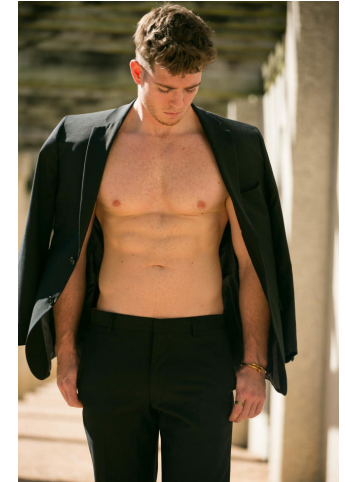

NEAL
HAMIL
AGENCY

Connor Richardson

Height: 183 cm / 6'0" | Waist: 84 cm / 33" | Inseam: 81 cm / 32" | Suit size: 51.5 cm / 41.5" | Suit Length: R | Shoe: 44.0 EU / 10.0 US | Hair: Brown | Eyes: Blue

NEAL HAMIL AGENCY

Connor Richardson

Height: 183 cm / 6'0" | Waist: 84 cm / 33" | Inseam: 81 cm / 32" | Suit size: 51.5 cm / 41.5" | Suit Length: R | Shoe: 44.0 EU / 10.0 US | Hair: Brown | Eyes: Blue

NEAL HAMIL AGENCY

Connor Richardson

Height: 183 cm / 6'0" | Waist: 84 cm / 33" | Inseam: 81 cm / 32" | Suit size: 51.5 cm / 41.5" | Suit Length: R | Shoe: 44.0 EU / 10.0 US | Hair: Brown | Eyes: Blue

NEAL HAMIL AGENCY

Connor Richardson

Height: 183 cm / 6'0" | Waist: 84 cm / 33" | Inseam: 81 cm / 32" | Suit size: 51.5 cm / 41.5" | Suit Length: R | Shoe: 44.0 EU / 10.0 US | Hair: Brown | Eyes: Blue