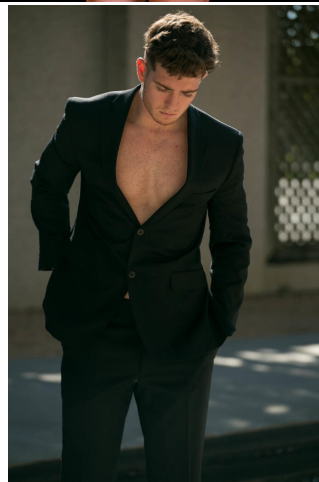

NEAL
HAMIL
AGENCY

Connor Richardson

Height: 183 cm / 6'0" | Waist: 84 cm / 33" | Inseam: 81 cm / 32" | Suit size: 51.5 cm / 41.5" | Suit Length: R | Shoe: 44.0 EU / 10.0 US | Hair: Brown | Eyes: Blue

NEAL HAMIL AGENCY

Connor Richardson

Height: 183 cm / 6'0" | Waist: 84 cm / 33" | Inseam: 81 cm / 32" | Suit size: 51.5 cm / 41.5" | Suit Length: R | Shoe: 44.0 EU / 10.0 US | Hair: Brown | Eyes: Blue

NEAL HAMIL AGENCY

Connor Richardson

Height: 183 cm / 6'0" | Waist: 84 cm / 33" | Inseam: 81 cm / 32" | Suit size: 51.5 cm / 41.5" | Suit Length: R | Shoe: 44.0 EU / 10.0 US | Hair: Brown | Eyes: Blue

NEAL HAMIL AGENCY

Connor Richardson

Height: 183 cm / 6'0" | Waist: 84 cm / 33" | Inseam: 81 cm / 32" | Suit size: 51.5 cm / 41.5" | Suit Length: R | Shoe: 44.0 EU / 10.0 US | Hair: Brown | Eyes: Blue