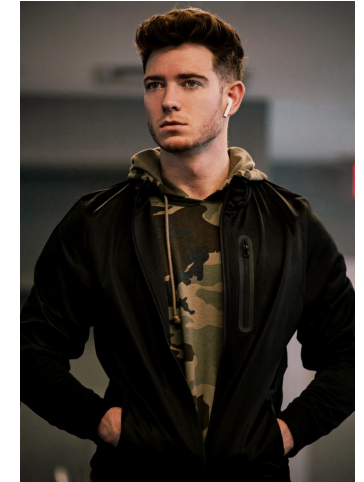

NEAL HAMIL AGENCY

Height: 183 cm / 6'0" | Waist: 84 cm / 33" | Inseam: 81 cm / 32" | Suit size: 51.5 cm / 41.5" | Suit Length: R | Shoe: 44.0 EU / 10.0 US | Hair: Brown | Eyes: Blue