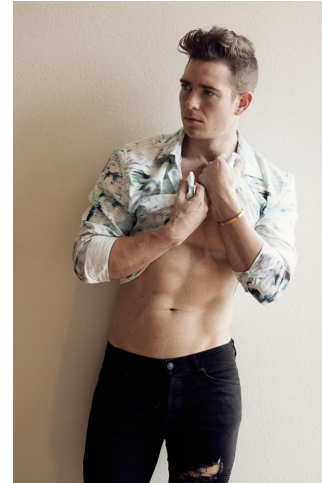

NEAL
HAMIL
AGENCY

Connor Richardson

Height: 183 cm / 6'0" | Waist: 84 cm / 33" | Inseam: 81 cm / 32" | Suit size: 51.5 cm / 41.5" | Suit Length: R | Shoe: 44.0 EU / 10.0 US | Hair: Brown | Eyes: Blue

NEAL HAMIL AGENCY

Connor Richardson

Height: 183 cm / 6'0" | Waist: 84 cm / 33" | Inseam: 81 cm / 32" | Suit size: 51.5 cm / 41.5" | Suit Length: R | Shoe: 44.0 EU / 10.0 US | Hair: Brown | Eyes: Blue

NEAL HAMIL AGENCY

Connor Richardson

Height: 183 cm / 6'0" | Waist: 84 cm / 33" | Inseam: 81 cm / 32" | Suit size: 51.5 cm / 41.5" | Suit Length: R | Shoe: 44.0 EU / 10.0 US | Hair: Brown | Eyes: Blue

NEAL HAMIL AGENCY

Connor Richardson

Height: 183 cm / 6'0" | Waist: 84 cm / 33" | Inseam: 81 cm / 32" | Suit size: 51.5 cm / 41.5" | Suit Length: R | Shoe: 44.0 EU / 10.0 US | Hair: Brown | Eyes: Blue