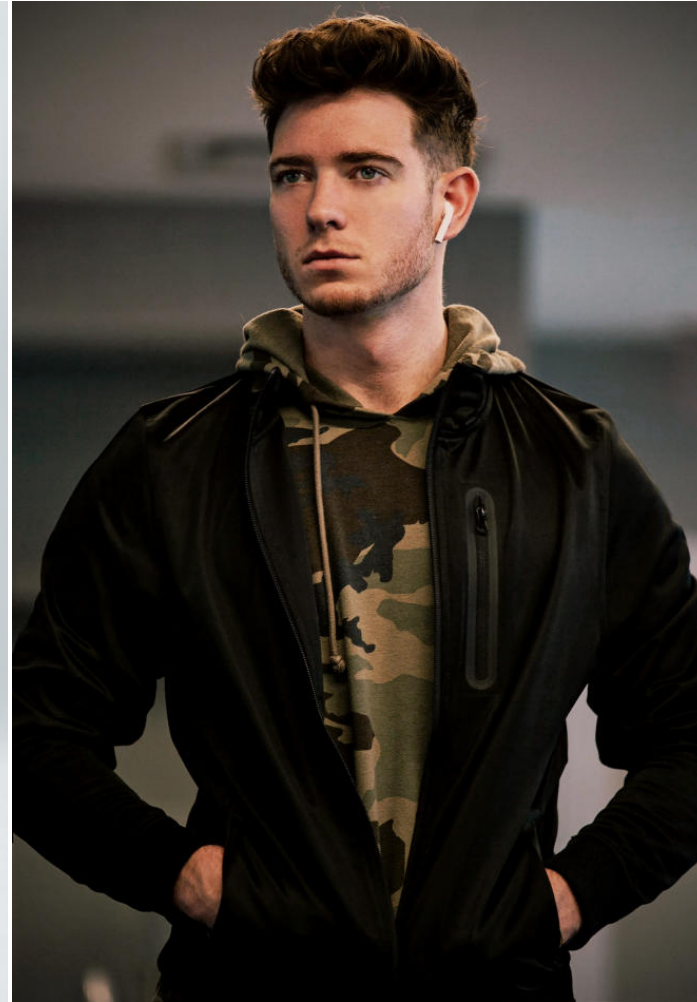

NEAL HAMIL AGENCY

Connor Richardson

Height: 183 cm / 6'0" | Waist: 84 cm / 33" | Inseam: 81 cm / 32" | Suit size: 51.5 cm / 41.5" | Suit Length: R | Shoe: 44.0 EU / 10.0 US | Hair: Brown | Eyes: Blue