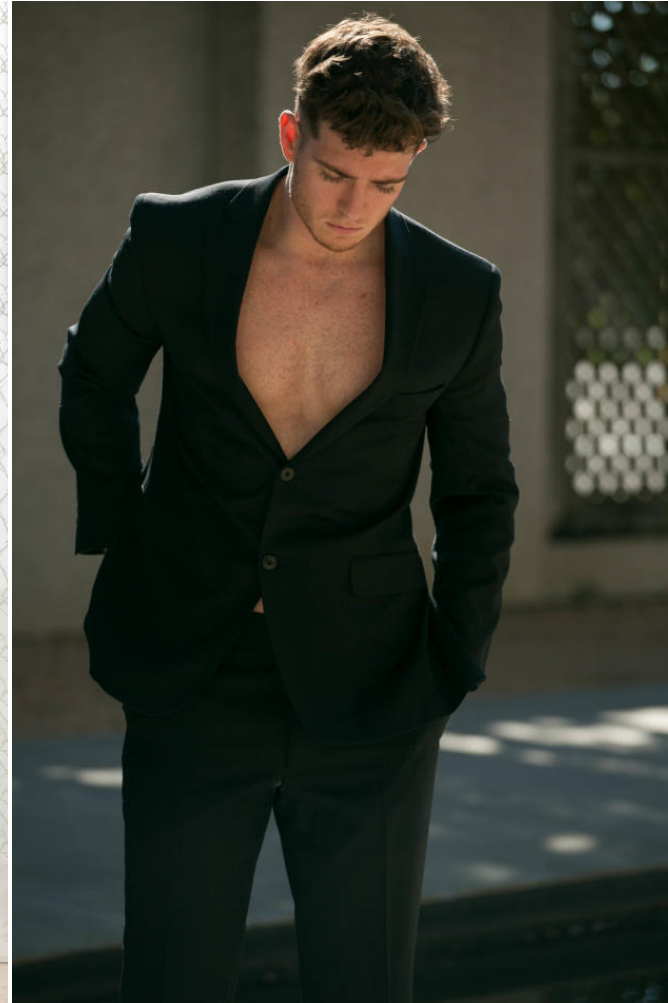

NEAL HAMIL AGENCY

Connor Richardson

Height: 183 cm / 6'0" | Waist: 84 cm / 33" | Inseam: 81 cm / 32" | Suit size: 51.5 cm / 41.5" | Suit Length: R | Shoe: 44.0 EU / 10.0 US | Hair: Brown | Eyes: Blue