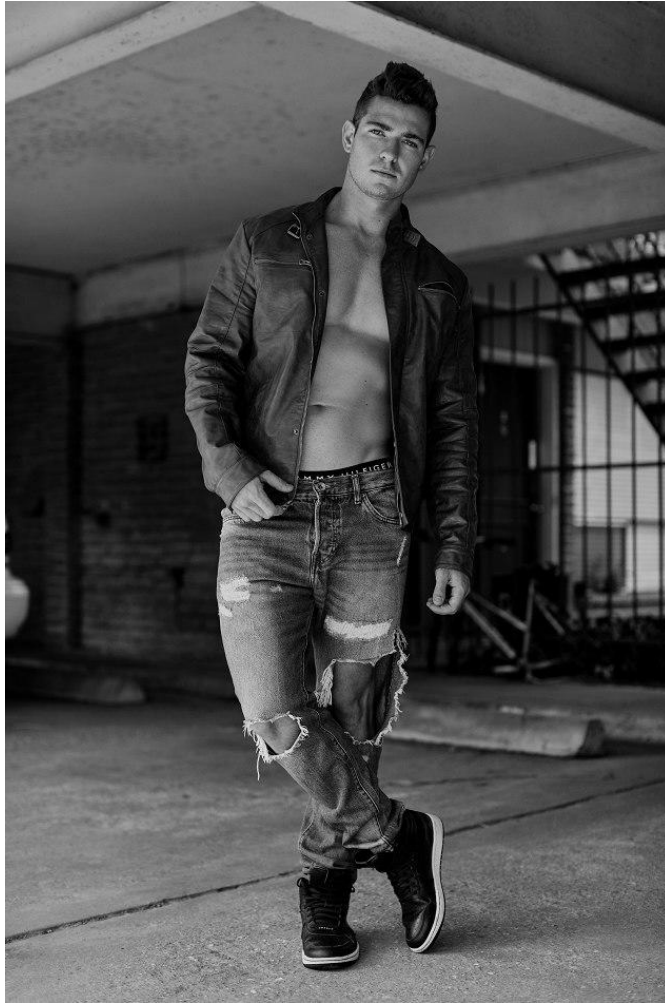

NEAL HAMIL AGENCY

Connor Richardson

Height: 183 cm / 6'0" | Waist: 84 cm / 33" | Inseam: 81 cm / 32" | Suit size: 51.5 cm / 41.5" | Suit Length: R | Shoe: 44.0 EU / 10.0 US | Hair: Brown | Eyes: Blue