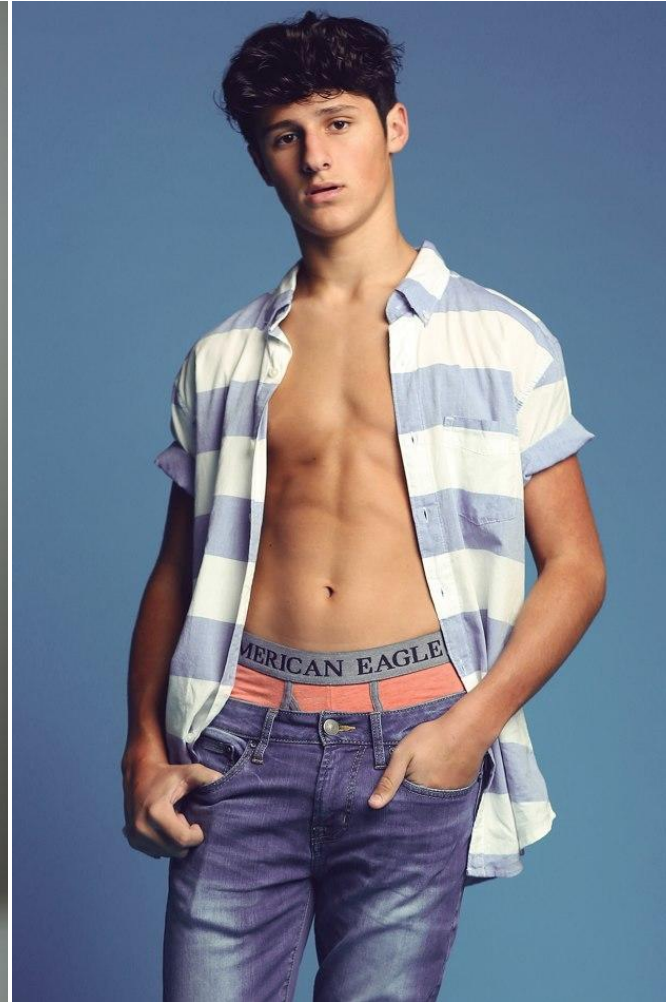

NEAL HAMIL AGENCY

Connor Pinnell

Height: 182 cm / 5'11.5" | Waist: 74 cm / 29" | Suit Length: R | Shoe: 45.5 EU / 11.0 US | Hair: Dark Brown | Eyes: Brown