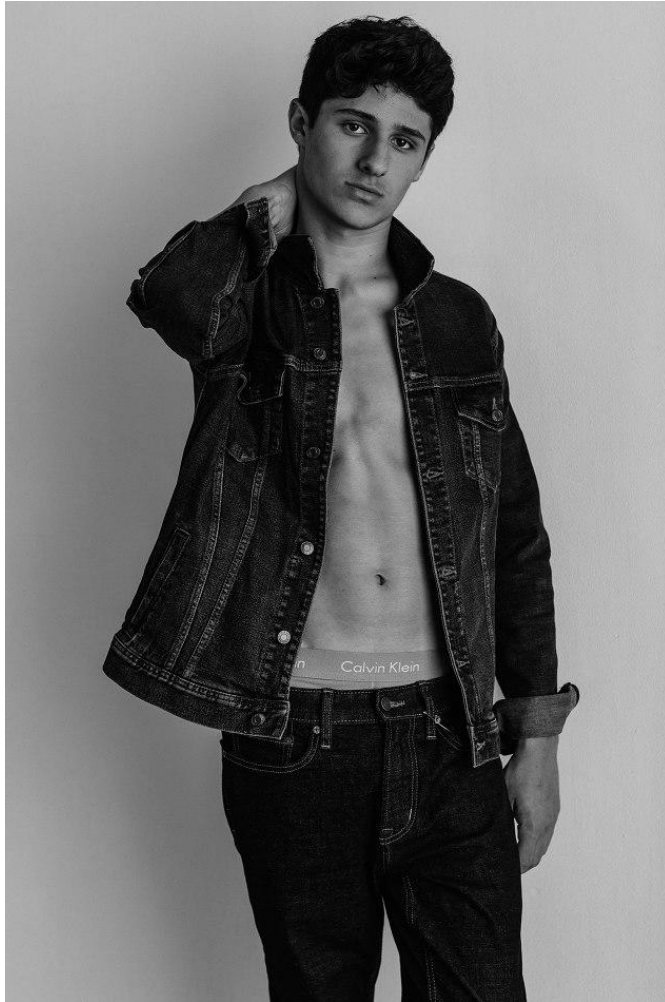

NEAL HAMIL AGENCY

Connor Pinnell

Height: 182 cm / 5'11.5" | Waist: 74 cm / 29" | Suit Length: R | Shoe: 45.5 EU / 11.0 US | Hair: Dark Brown | Eyes: Brown