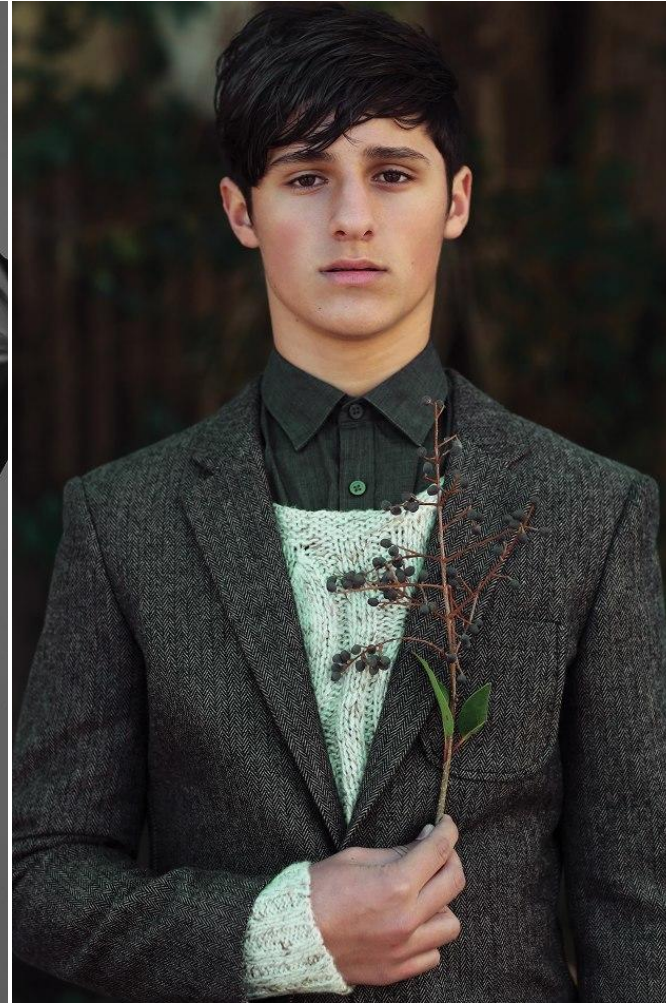

NEAL HAMIL AGENCY

Connor Pinnell

Height: 182 cm / 5'11.5" | Waist: 74 cm / 29" | Suit Length: R | Shoe: 45.5 EU / 11.0 US | Hair: Dark Brown | Eyes: Brown