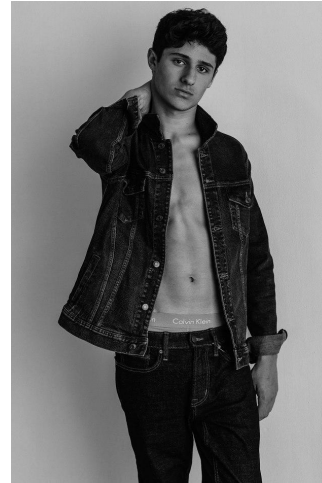

NEAL
HAMIL
AGENCY

Connor Pinnell

Height: 182 cm / 5'11.5" | Waist: 74 cm / 29" | Suit Length: R | Shoe: 45.5 EU / 11.0 US | Hair: Dark Brown | Eyes: Brown

NEAL HAMIL AGENCY

Connor Pinnell

Height: 182 cm / 5'11.5" | Waist: 74 cm / 29" | Suit Length: R | Shoe: 45.5 EU / 11.0 US | Hair: Dark Brown | Eyes: Brown