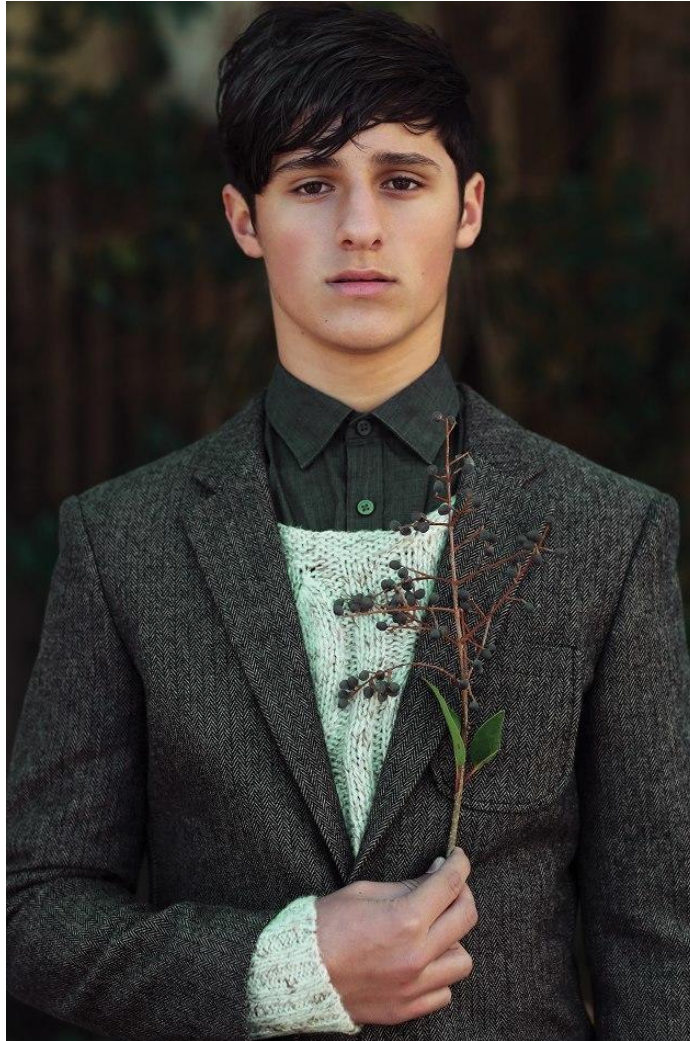

NEAL
HAMIL
AGENCY

Connor Pinnell

Height: 182 cm / 5'11.5" | Waist: 74 cm / 29" | Suit Length: R | Shoe: 45.5 EU / 11.0 US | Hair: Dark Brown | Eyes: Brown

NEAL HAMIL AGENCY

Connor Pinnell

Height: 182 cm / 5'11.5" | Waist: 74 cm / 29" | Suit Length: R | Shoe: 45.5 EU / 11.0 US | Hair: Dark Brown | Eyes: Brown