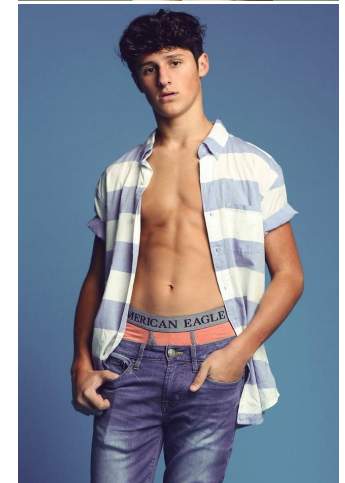

NEAL
HAMIL
AGENCY

Connor Pinnell

Height: 182 cm / 5'11.5" | Waist: 74 cm / 29" | Suit Length: R | Shoe: 45.5 EU / 11.0 US | Hair: Dark Brown | Eyes: Brown

NEAL HAMIL AGENCY

Connor Pinnell

Height: 182 cm / 5'11.5" | Waist: 74 cm / 29" | Suit Length: R | Shoe: 45.5 EU / 11.0 US | Hair: Dark Brown | Eyes: Brown