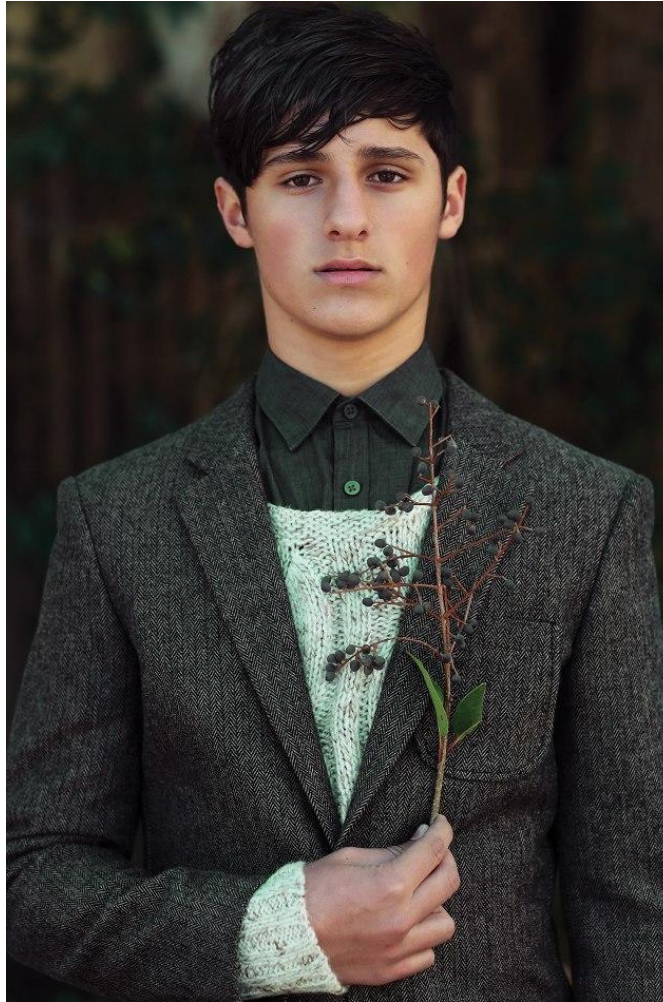

NEAL
HAMIL
AGENCY

Connor Pinnell

Height: 182 cm / 5'11.5" | Waist: 74 cm / 29" | Suit Length: R | Shoe: 45.5 EU / 11.0 US | Hair: Dark Brown | Eyes: Brown

NEAL HAMIL AGENCY

Connor Pinnell

Height: 182 cm / 5'11.5" | Waist: 74 cm / 29" | Suit Length: R | Shoe: 45.5 EU / 11.0 US | Hair: Dark Brown | Eyes: Brown