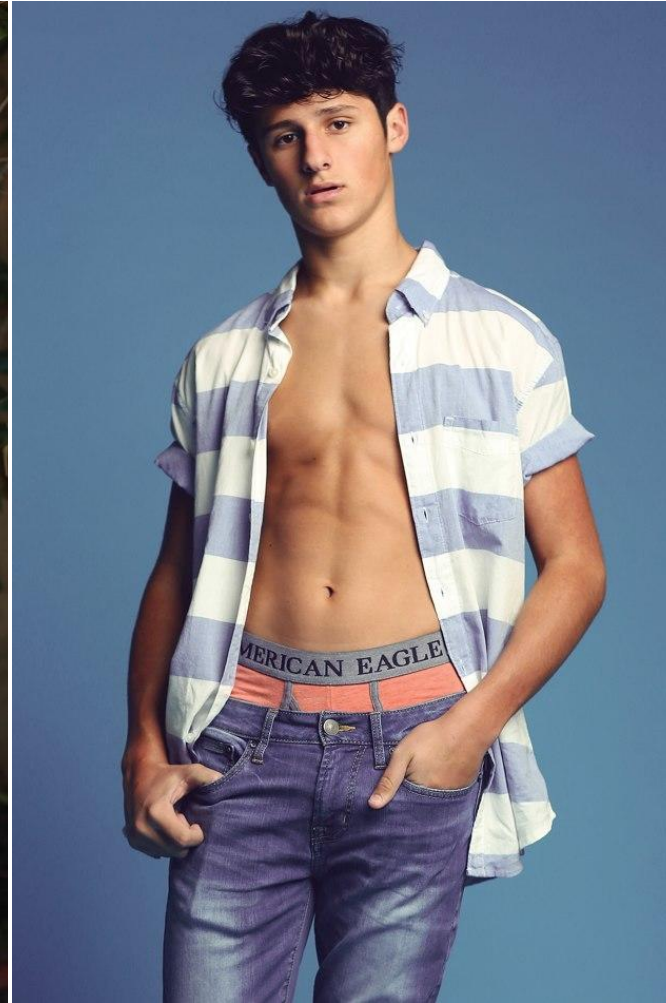

NEAL HAMIL AGENCY

Connor Pinnell

Height: 182 cm / 5'11.5" | Waist: 74 cm / 29" | Suit Length: R | Shoe: 45.5 EU / 11.0 US | Hair: Dark Brown | Eyes: Brown