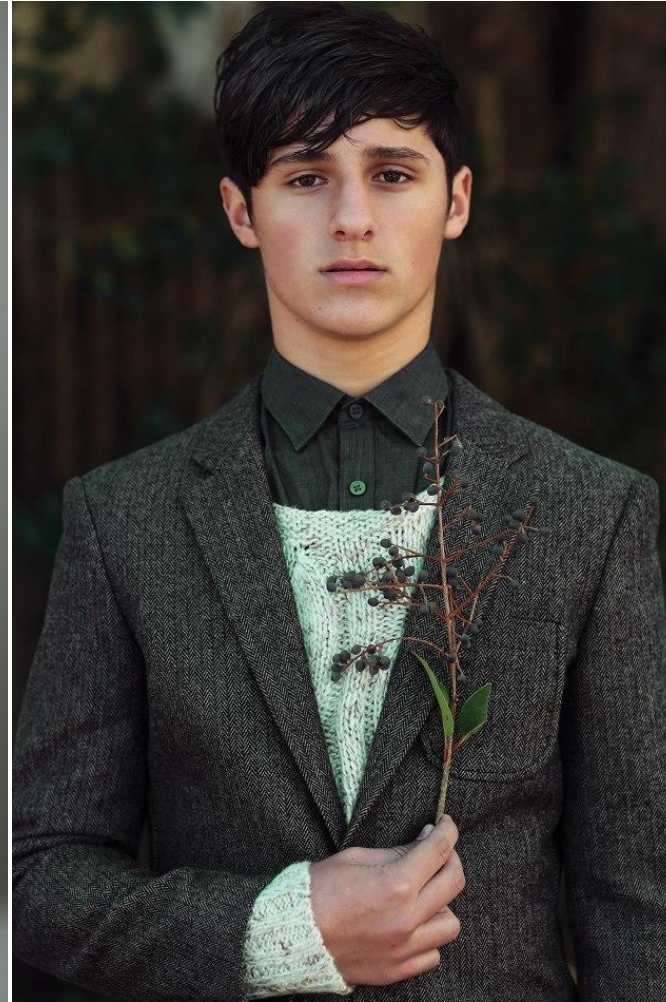

NEAL
HAMIL
AGENCY

Connor Pinnell

Height: 182 cm / 5'11.5" | Waist: 74 cm / 29" | Suit Length: R | Shoe: 45.5 EU / 11.0 US | Hair: Dark Brown | Eyes: Brown

NEAL HAMIL AGENCY

Connor Pinnell

Height: 182 cm / 5'11.5" | Waist: 74 cm / 29" | Suit Length: R | Shoe: 45.5 EU / 11.0 US | Hair: Dark Brown | Eyes: Brown