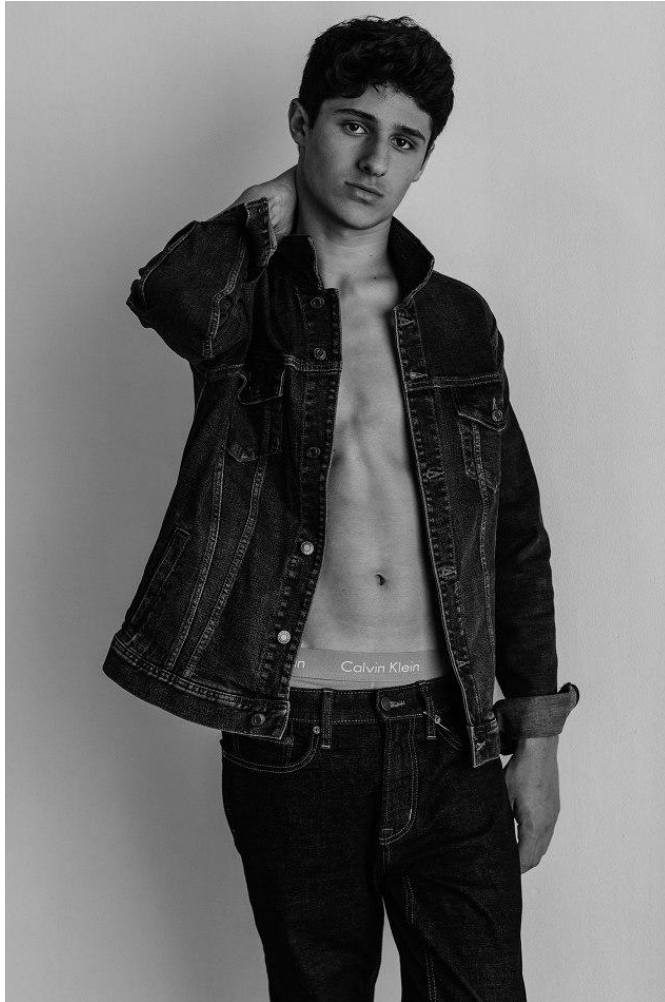

NEAL
HAMIL
AGENCY

Connor Pinnell

Height: 182 cm / 5'11.5" | Waist: 74 cm / 29" | Suit Length: R | Shoe: 45.5 EU / 11.0 US | Hair: Dark Brown | Eyes: Brown

NEAL HAMIL AGENCY

Connor Pinnell

Height: 182 cm / 5'11.5" | Waist: 74 cm / 29" | Suit Length: R | Shoe: 45.5 EU / 11.0 US | Hair: Dark Brown | Eyes: Brown