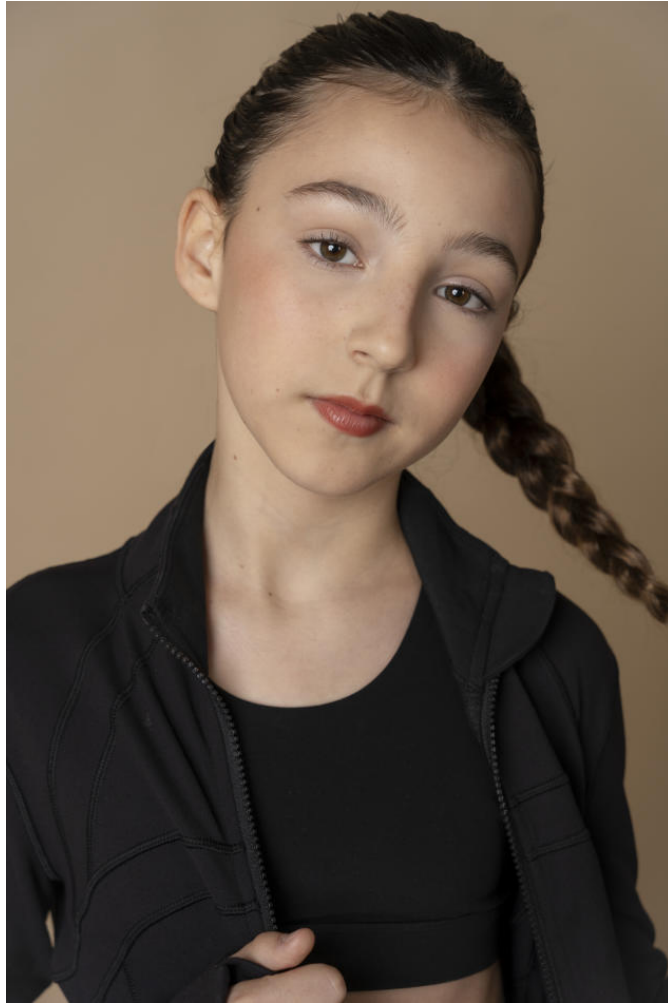

NEAL
HAMIL
AGENCY

Clara Tomaselli

Height: 153 cm / 5'0" | Cloth Size: 10 - 12 | Shoe: 37.0 EU / 6.0 US | Hair: Brown | Eyes: Hazel

NEAL
HAMIL
AGENCY

Clara Tomaselli

Height: 153 cm / 5'0" | Cloth Size: 10 - 12 | Shoe: 37.0 EU / 6.0 US | Hair: Brown | Eyes: Hazel

NEAL HAMIL AGENCY

Clara Tomaselli

Height: 153 cm / 5'0" | Cloth Size: 10 - 12 | Shoe: 37.0 EU / 6.0 US | Hair: Brown | Eyes: Hazel

Height: 153 cm / 5'0" | Cloth Size:

NEAL
HAMIL
AGENCY

6.0 US | Hair: Brown | Eyes: Hazel