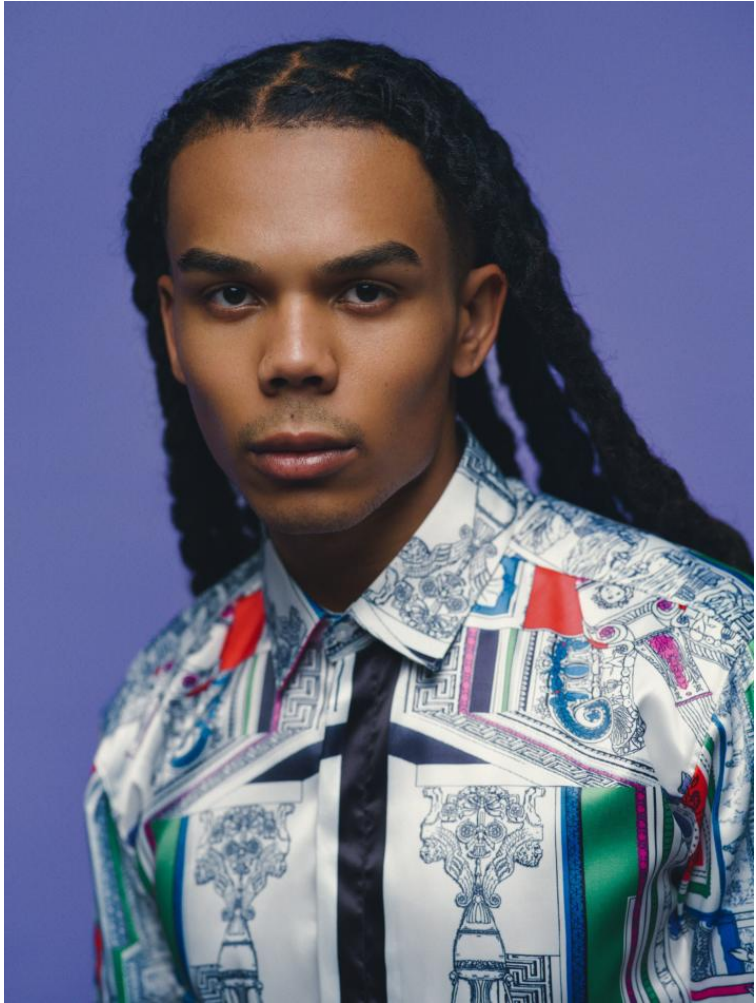

NEAL
HAMIL
AGENCY

NEAL
HAMIL
AGENCY

Height: 188 cm / 6'2" | Waist: 81 cm / 32" | Hips: 97 cm / 38" | Inseam: 86 cm

5" | Suit size: 48.0 cm / 38" | Suit Length: L | Shoe: 46.5 EU / 12.0 US | Hair:

NEAL HAMIL AGENCY

NEAL
HAMIL
AGENCY

Height: 188 cm / 6'2" | Waist: 81 cm / 32" | Hips: 97 cm / 38" | Inseam: 86 cm

5" | Suit size: 48.0 cm / 38" | Suit Length: L | Shoe: 46.5 EU / 12.0 US | Hair:

NEAL HAMIL AGENCY

NEAL
HAMIL
AGENCY

Height: 188 cm / 6'2" | Waist: 81 cm / 32" | Hips: 97 cm / 38" | Inseam: 86 cm

5" | Suit size: 48.0 cm / 38" | Suit Length: L | Shoe: 46.5 EU / 12.0 US | Hair:

NEAL HAMIL AGENCY

NEAL
HAMIL
AGENCY

Height: 188 cm / 6'2" | Waist: 81 cm / 32" | Hips: 97 cm / 38" | Inseam: 86 cm