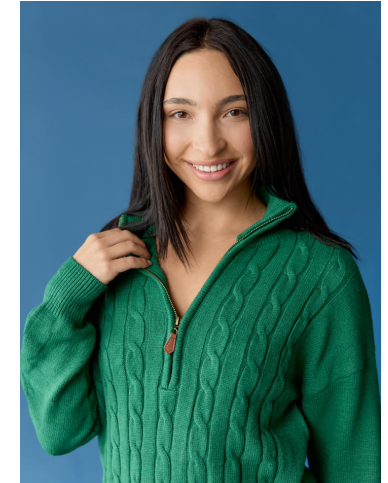

NEAL  
HAMIL  
AGENCY

Chloe Trevino

Height: 168 cm / 5'6" | Bust: 84 cm / 33" | Waist: 61 cm / 24" | Hips: 86 cm / 34" | Dress: 30-32 / 0-2 | Shoe: 39.0 EU / 8.0 US | Hair: Dark Brown | Eyes: Brown

# NEAL HAMIL AGENCY

Chloe Trevino

Height: 168 cm / 5'6" | Bust: 84 cm / 33" | Waist: 61 cm / 24" | Hips: 86 cm / 34" | Dress: 30-32 / 0-2 | Shoe: 39.0 EU / 8.0 US | Hair: Dark Brown | Eyes: Brown