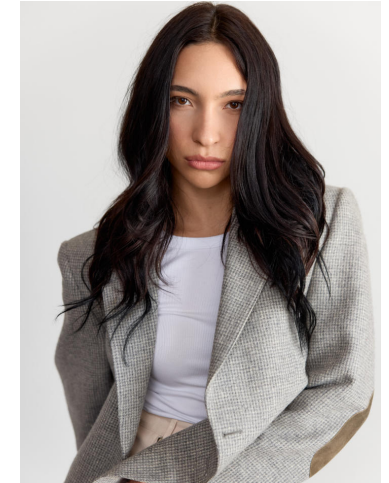

NEAL  
HAMIL  
AGENCY

Chloe Trevino

Height: 168 cm / 5'6" | Bust: 84 cm / 33" | Waist: 61 cm / 24" | Hips: 86 cm / 34" | Dress: 30-32 / 0-2 | Shoe: 39.0 EU / 8.0 US | Hair: Dark Brown | Eyes: Brown

# NEAL HAMIL AGENCY

Chloe Trevino

Height: 168 cm / 5'6" | Bust: 84 cm / 33" | Waist: 61 cm / 24" | Hips: 86 cm / 34" | Dress: 30-32 / 0-2 | Shoe: 39.0 EU / 8.0 US | Hair: Dark Brown | Eyes: Brown