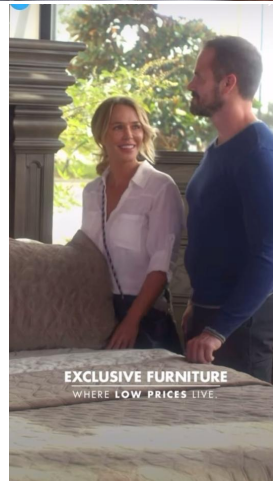

NEAL
HAMIL
AGENCY

Chip Blalock

Height: 183 cm / 6'0" | Waist: 79 cm / 31" | Collar: 41 cm / 16" | Suit Length: R | Shoe: 43.0 EU / 9.5 US | Hair: Brown | Eyes: Blue

NEAL HAMIL AGENCY

Chip Blalock

Height: 183 cm / 6'0" | Waist: 79 cm / 31" | Collar: 41 cm / 16" | Suit Length: R | Shoe: 43.0 EU / 9.5 US | Hair: Brown | Eyes: Blue

NEAL HAMIL AGENCY

Chip Blalock

Height: 183 cm / 6'0" | Waist: 79 cm / 31" | Collar: 41 cm / 16" | Suit Length: R | Shoe: 43.0 EU / 9.5 US | Hair: Brown | Eyes: Blue