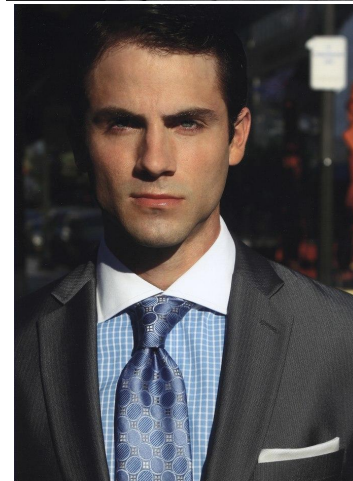

NEAL
HAMIL
AGENCY

Chip Blalock

Height: 183 cm / 6'0" | Waist: 79 cm / 31" | Collar: 41 cm / 16" | Suit Length: R | Shoe: 43.0 EU / 9.5 US | Hair: Brown | Eyes: Blue

NEAL HAMIL AGENCY

Chip Blalock

Height: 183 cm / 6'0" | Waist: 79 cm / 31" | Collar: 41 cm / 16" | Suit Length: R | Shoe: 43.0 EU / 9.5 US | Hair: Brown | Eyes: Blue

NEAL HAMIL AGENCY

Chip Blalock

Height: 183 cm / 6'0" | Waist: 79 cm / 31" | Collar: 41 cm / 16" | Suit Length: R | Shoe: 43.0 EU / 9.5 US | Hair: Brown | Eyes: Blue