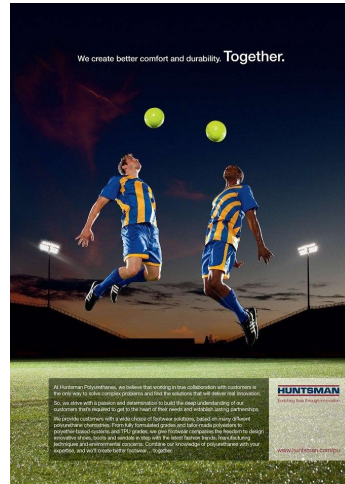

NEAL
HAMIL
AGENCY

Chip Blalock

Height: 183 cm / 6'0" | Waist: 79 cm / 31" | Collar: 41 cm / 16" | Suit Length: R | Shoe: 43.0 EU / 9.5 US | Hair: Brown | Eyes: Blue

NEAL HAMIL AGENCY

Chip Blalock

Height: 183 cm / 6'0" | Waist: 79 cm / 31" | Collar: 41 cm / 16" | Suit Length: R | Shoe: 43.0 EU / 9.5 US | Hair: Brown | Eyes: Blue

NEAL HAMIL AGENCY

Chip Blalock

Height: 183 cm / 6'0" | Waist: 79 cm / 31" | Collar: 41 cm / 16" | Suit Length: R | Shoe: 43.0 EU / 9.5 US | Hair: Brown | Eyes: Blue