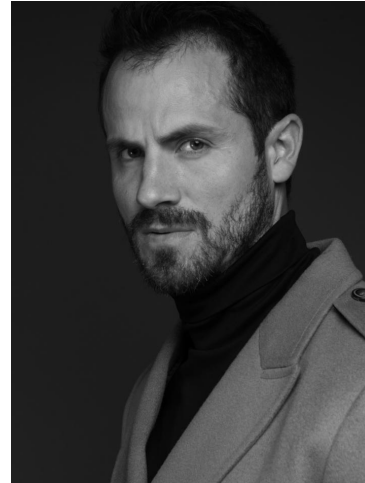

NEAL
HAMIL
AGENCY

Chip Blalock

Height: 183 cm / 6'0" | Waist: 79 cm / 31" | Collar: 41 cm / 16" | Suit Length: R | Shoe: 43.0 EU / 9.5 US | Hair: Brown | Eyes: Blue

NEAL HAMIL AGENCY

Chip Blalock

Height: 183 cm / 6'0" | Waist: 79 cm / 31" | Collar: 41 cm / 16" | Suit Length: R | Shoe: 43.0 EU / 9.5 US | Hair: Brown | Eyes: Blue

NEAL HAMIL AGENCY

Chip Blalock

Height: 183 cm / 6'0" | Waist: 79 cm / 31" | Collar: 41 cm / 16" | Suit Length: R | Shoe: 43.0 EU / 9.5 US | Hair: Brown | Eyes: Blue