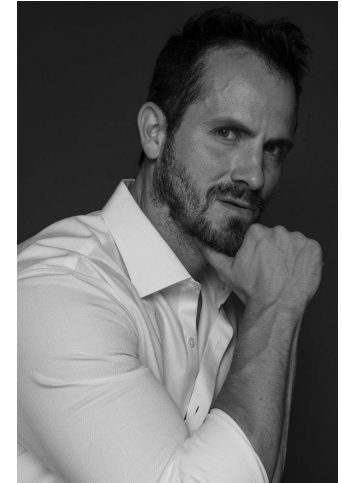

NEAL
HAMIL
AGENCY

Chip Blalock

Height: 183 cm / 6'0" | Waist: 79 cm / 31" | Collar: 41 cm / 16" | Suit Length: R | Shoe: 43.0 EU / 9.5 US | Hair: Brown | Eyes: Blue

NEAL HAMIL AGENCY

Chip Blalock

Height: 183 cm / 6'0" | Waist: 79 cm / 31" | Collar: 41 cm / 16" | Suit Length: R | Shoe: 43.0 EU / 9.5 US | Hair: Brown | Eyes: Blue

NEAL HAMIL AGENCY

Chip Blalock

Height: 183 cm / 6'0" | Waist: 79 cm / 31" | Collar: 41 cm / 16" | Suit Length: R | Shoe: 43.0 EU / 9.5 US | Hair: Brown | Eyes: Blue