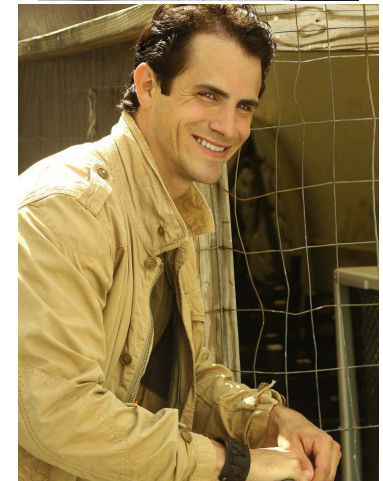

NEAL
HAMIL
AGENCY

Chip Blalock

Height: 183 cm / 6'0" | Waist: 79 cm / 31" | Collar: 41 cm / 16" | Suit Length: R | Shoe: 43.0 EU / 9.5 US | Hair: Brown | Eyes: Blue

NEAL HAMIL AGENCY

Chip Blalock

Height: 183 cm / 6'0" | Waist: 79 cm / 31" | Collar: 41 cm / 16" | Suit Length: R | Shoe: 43.0 EU / 9.5 US | Hair: Brown | Eyes: Blue

NEAL HAMIL AGENCY

Chip Blalock

Height: 183 cm / 6'0" | Waist: 79 cm / 31" | Collar: 41 cm / 16" | Suit Length: R | Shoe: 43.0 EU / 9.5 US | Hair: Brown | Eyes: Blue