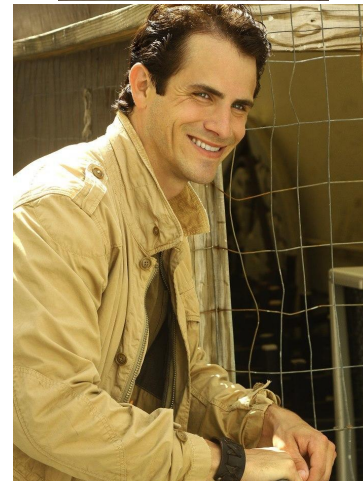

NEAL
HAMIL
AGENCY

Chip Blalock

Height: 183 cm / 6'0" | Waist: 79 cm / 31" | Collar: 41 cm / 16" | Suit Length: R | Shoe: 43.0 EU / 9.5 US | Hair: Brown | Eyes: Blue

NEAL HAMIL AGENCY

Chip Blalock

Height: 183 cm / 6'0" | Waist: 79 cm / 31" | Collar: 41 cm / 16" | Suit Length: R | Shoe: 43.0 EU / 9.5 US | Hair: Brown | Eyes: Blue

NEAL HAMIL AGENCY

Chip Blalock

Height: 183 cm / 6'0" | Waist: 79 cm / 31" | Collar: 41 cm / 16" | Suit Length: R | Shoe: 43.0 EU / 9.5 US | Hair: Brown | Eyes: Blue