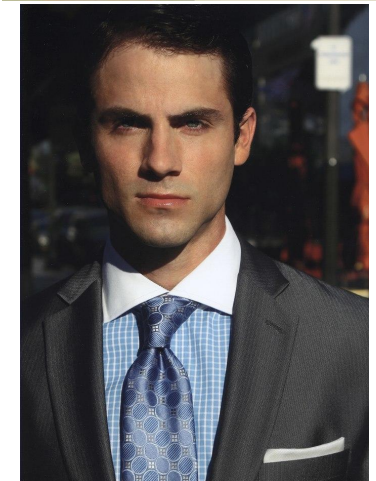

NEAL
HAMIL
AGENCY

Chip Blalock

Height: 183 cm / 6'0" | Waist: 79 cm / 31" | Collar: 41 cm / 16" | Suit Length: R | Shoe: 43.0 EU / 9.5 US | Hair: Brown | Eyes: Blue

NEAL HAMIL AGENCY

Chip Blalock

Height: 183 cm / 6'0" | Waist: 79 cm / 31" | Collar: 41 cm / 16" | Suit Length: R | Shoe: 43.0 EU / 9.5 US | Hair: Brown | Eyes: Blue

NEAL HAMIL AGENCY

Chip Blalock

Height: 183 cm / 6'0" | Waist: 79 cm / 31" | Collar: 41 cm / 16" | Suit Length: R | Shoe: 43.0 EU / 9.5 US | Hair: Brown | Eyes: Blue