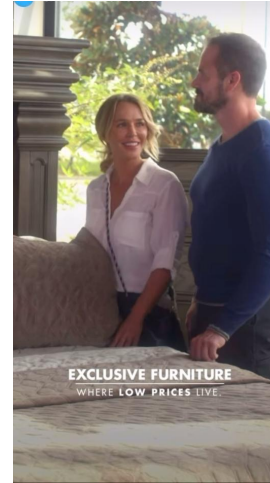

NEAL
HAMIL
AGENCY

Chip Blalock

Height: 183 cm / 6'0" | Waist: 79 cm / 31" | Collar: 41 cm / 16" | Suit Length: R | Shoe: 43.0 EU / 9.5 US | Hair: Brown | Eyes: Blue

NEAL HAMIL AGENCY

Chip Blalock

Height: 183 cm / 6'0" | Waist: 79 cm / 31" | Collar: 41 cm / 16" | Suit Length: R | Shoe: 43.0 EU / 9.5 US | Hair: Brown | Eyes: Blue

NEAL HAMIL AGENCY

Chip Blalock

Height: 183 cm / 6'0" | Waist: 79 cm / 31" | Collar: 41 cm / 16" | Suit Length: R | Shoe: 43.0 EU / 9.5 US | Hair: Brown | Eyes: Blue