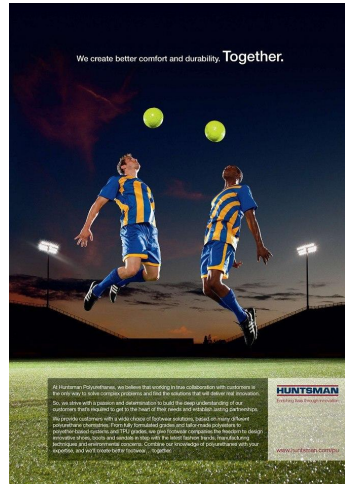

NEAL
HAMIL
AGENCY

Chip Blalock

Height: 183 cm / 6'0" | Waist: 79 cm / 31" | Collar: 41 cm / 16" | Suit Length: R | Shoe: 43.0 EU / 9.5 US | Hair: Brown | Eyes: Blue

NEAL HAMIL AGENCY

Chip Blalock

Height: 183 cm / 6'0" | Waist: 79 cm / 31" | Collar: 41 cm / 16" | Suit Length: R | Shoe: 43.0 EU / 9.5 US | Hair: Brown | Eyes: Blue

NEAL HAMIL AGENCY

Chip Blalock

Height: 183 cm / 6'0" | Waist: 79 cm / 31" | Collar: 41 cm / 16" | Suit Length: R | Shoe: 43.0 EU / 9.5 US | Hair: Brown | Eyes: Blue