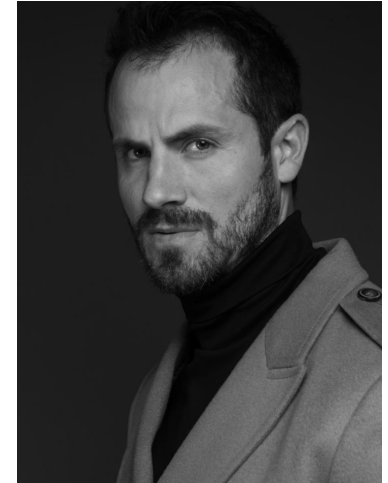

NEAL
HAMIL
AGENCY

Chip Blalock

Height: 183 cm / 6'0" | Waist: 79 cm / 31" | Collar: 41 cm / 16" | Suit Length: R | Shoe: 43.0 EU / 9.5 US | Hair: Brown | Eyes: Blue

NEAL HAMIL AGENCY

Chip Blalock

Height: 183 cm / 6'0" | Waist: 79 cm / 31" | Collar: 41 cm / 16" | Suit Length: R | Shoe: 43.0 EU / 9.5 US | Hair: Brown | Eyes: Blue