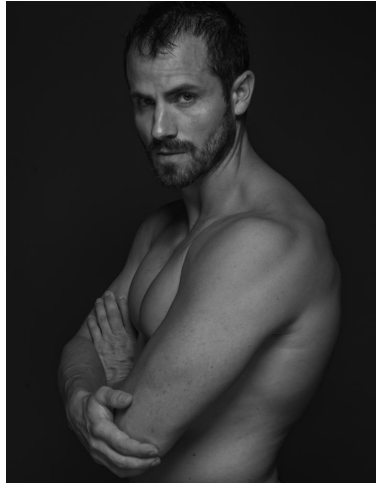

NEAL
HAMIL
AGENCY

Chip Blalock

Height: 183 cm / 6'0" | Waist: 79 cm / 31" | Collar: 41 cm / 16" | Suit Length: R | Shoe: 43.0 EU / 9.5 US | Hair: Brown | Eyes: Blue

NEAL HAMIL AGENCY

Chip Blalock

Height: 183 cm / 6'0" | Waist: 79 cm / 31" | Collar: 41 cm / 16" | Suit Length: R | Shoe: 43.0 EU / 9.5 US | Hair: Brown | Eyes: Blue