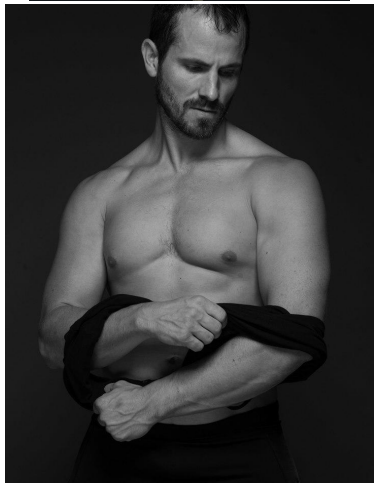

NEAL
HAMIL
AGENCY

Chip Blalock

Height: 183 cm / 6'0" | Waist: 79 cm / 31" | Collar: 41 cm / 16" | Suit Length: R | Shoe: 43.0 EU / 9.5 US | Hair: Brown | Eyes: Blue

NEAL HAMIL AGENCY

Chip Blalock

Height: 183 cm / 6'0" | Waist: 79 cm / 31" | Collar: 41 cm / 16" | Suit Length: R | Shoe: 43.0 EU / 9.5 US | Hair: Brown | Eyes: Blue