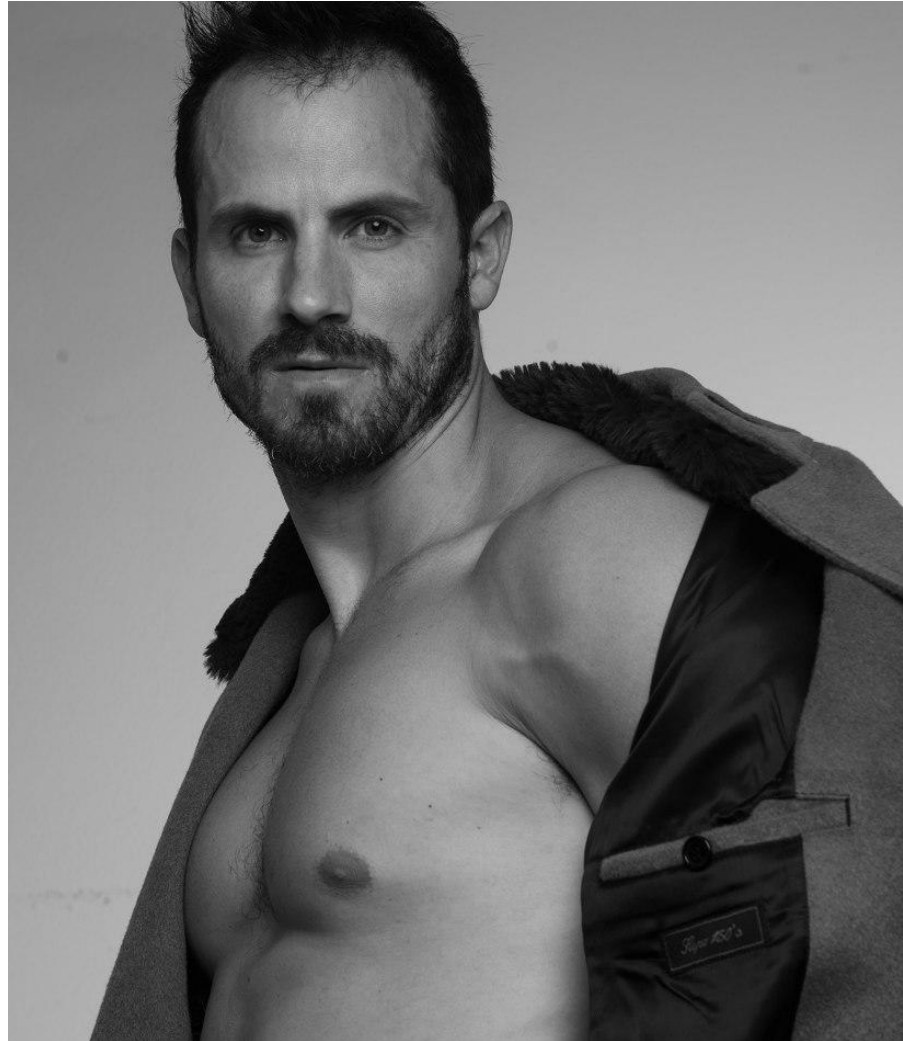

NEAL
HAMIL
AGENCY

Chip Blalock

Height: 183 cm / 6'0" | Waist: 79 cm / 31" | Collar: 41 cm / 16" | Suit Length: R | Shoe: 43.0 EU / 9.5 US | Hair: Brown | Eyes: Blue

NEAL HAMIL AGENCY

Chip Blalock

Height: 183 cm / 6'0" | Waist: 79 cm / 31" | Collar: 41 cm / 16" | Suit Length: R | Shoe: 43.0 EU / 9.5 US | Hair: Brown | Eyes: Blue