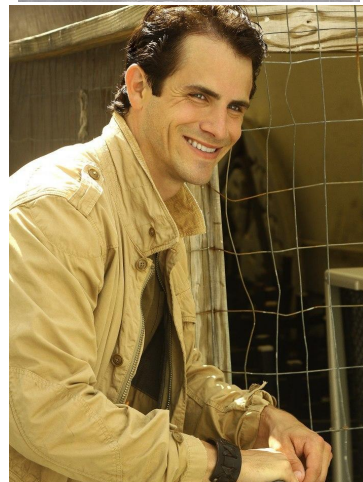

NEAL
HAMIL
AGENCY

Chip Blalock

Height: 183 cm / 6'0" | Waist: 79 cm / 31" | Collar: 41 cm / 16" | Suit Length: R | Shoe: 43.0 EU / 9.5 US | Hair: Brown | Eyes: Blue

NEAL HAMIL AGENCY

Chip Blalock

Height: 183 cm / 6'0" | Waist: 79 cm / 31" | Collar: 41 cm / 16" | Suit Length: R | Shoe: 43.0 EU / 9.5 US | Hair: Brown | Eyes: Blue