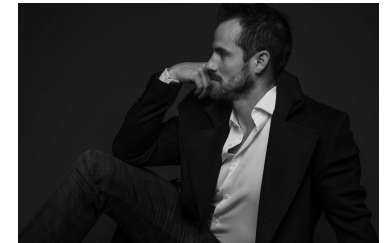

NEAL
HAMIL
AGENCY

Chip Blalock

Height: 183 cm / 6'0" | Waist: 79 cm / 31" | Collar: 41 cm / 16" | Suit Length: R | Shoe: 43.0 EU / 9.5 US | Hair: Brown | Eyes: Blue

NEAL HAMIL AGENCY

Chip Blalock

Height: 183 cm / 6'0" | Waist: 79 cm / 31" | Collar: 41 cm / 16" | Suit Length: R | Shoe: 43.0 EU / 9.5 US | Hair: Brown | Eyes: Blue